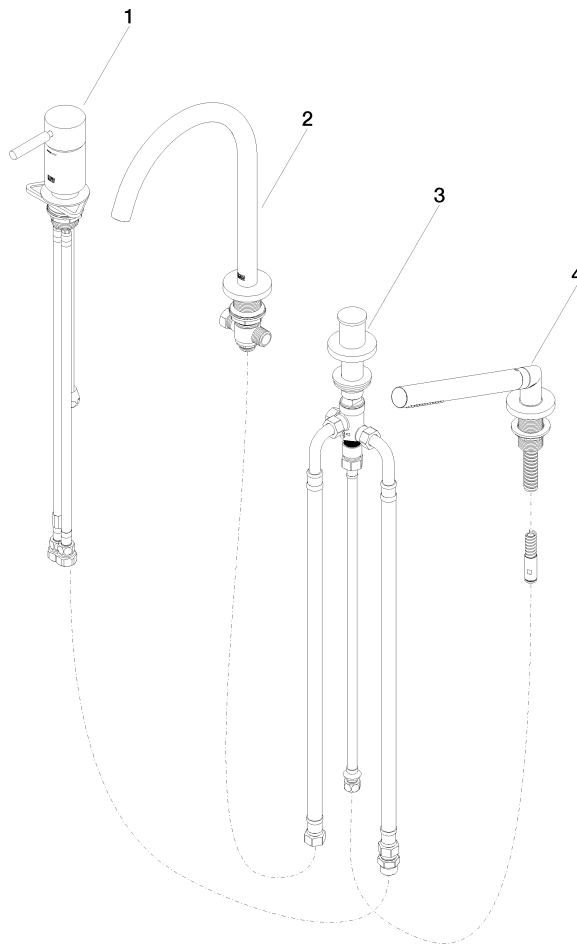

27 632 661

- spout: circular, air-enriched flow
- max. flow 23.5 l/min at 3 bar flow pressure
- Hand shower: COMPACT RAIN, max. flow rate 6.8 l/min (at 3 bar)
- complete hand shower set with anti-scale system
- automatic bath/shower diverter
- 221mm projection
- height of mixer 319 mm
- height up to aerator 216 mm
- hole diameter spout 35 mm
- hole diameter single-lever mixer 35 mm
- hole diameter for complete hand shower set 32 mm
- rosette for spout Ø 60mm
- rosette for single-lever mixer Ø 55mm
- rosette for complete hand shower set Ø 60mm
- metal shower hose 1750mm with integrated anti-twist protection
- WRAS 2207041

### Flow rate chart

### Codes & Standards

ASME  
A112.18.1/CSA  
B125.1

California Energy  
Commission  
(CEC)

META Bath shower set for bath rim or tile edge installation - Champagne (22kt Gold)

META

---

27 632 661

Certificates

---

LGA\_38411.

WRAS\_2207041.

27 632 661  
Parts for other finishes can be found here: [Chrome](#)

**Spare parts list**

No.	Item Number	Name	Quantity used	Delivery time
1	29 300 660-47	META Single-lever bath mixer for bath rim or tile edge installation - Champagne (22kt Gold)	1	30
2	13 512 661-47	spout	1	-
Spare part can no longer be ordered, please order the replacement item				
3	29 140 660-47	META Two-way diverter for bath rim or tile edge installation - Champagne (22kt Gold)	1	30
4	27 702 660-47	META Hand shower set for bath rim or tile edge installation - Champagne (22kt Gold)	1	30