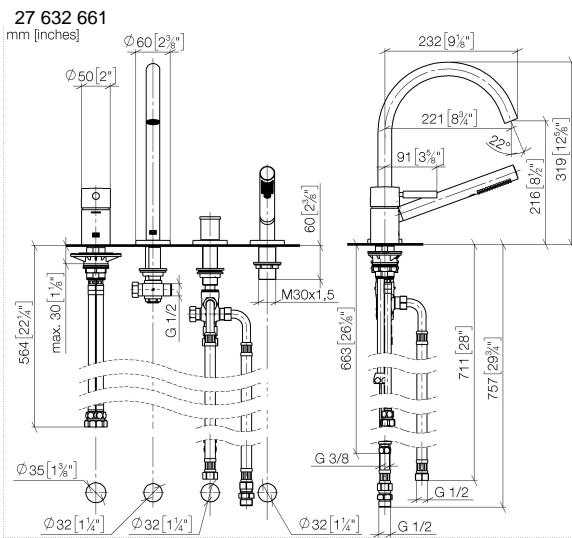

27 632 661

- spout: circular, air-enriched flow
- max. flow 23.5 l/min at 3 bar flow pressure
- Hand shower: COMPACT RAIN, max. flow rate 6.8 l/min (at 3 bar)
- complete hand shower set with anti-scale system
- automatic bath/shower diverter
- 221mm projection
- height of mixer 319 mm
- height up to aerator 216 mm
- hole diameter spout 35 mm
- hole diameter single-lever mixer 35 mm
- hole diameter for complete hand shower set 32 mm
- rosette for spout Ø 60mm
- rosette for single-lever mixer Ø 55mm
- rosette for complete hand shower set Ø 60mm
- metal shower hose 1750mm with integrated anti-twist protection
- WRAS 2207041

### Flow rate chart

### Codes & Standards

ASME  
A112.18.1/CSA  
B125.1

California Energy  
Commission  
(CEC)

META Bath shower set for bath rim or tile edge installation - Champagne (22kt Gold)

META

---

27 632 661

Certificates

---

LGA\_38411.

WRAS\_2207041.

27 632 661  
Parts for other finishes can be found here: [Chrome](#)

**Spare parts list**

No.	Item Number	Name	Quantity used	Delivery time
1	29 300 660-47	META Single-lever bath mixer for bath rim or tile edge installation - Champagne (22kt Gold)	1	30
2	13 512 661-47	spout	1	-
Spare part can no longer be ordered, please order the replacement item				
3	29 140 660-47	META Two-way diverter for bath rim or tile edge installation - Champagne (22kt Gold)	1	30
4	27 702 660-47	META Hand shower set for bath rim or tile edge installation - Champagne (22kt Gold)	1	30