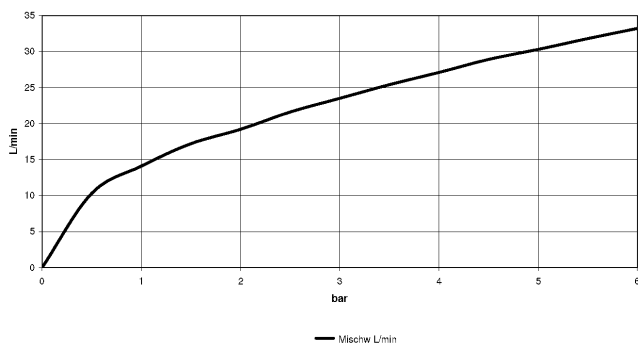

27 632 661

- spout: circular, air-enriched flow
- max. flow 23.5 l/min at 3 bar flow pressure
- Hand shower: COMPACT RAIN, max. flow rate 6.8 l/min (at 3 bar)
- complete hand shower set with anti-scale system
- automatic bath/shower diverter
- 221mm projection
- height of mixer 319 mm
- height up to aerator 216 mm
- hole diameter spout 35 mm
- hole diameter single-lever mixer 35 mm
- hole diameter for complete hand shower set 32 mm
- rosette for spout Ø 60mm
- rosette for single-lever mixer Ø 55mm
- rosette for complete hand shower set Ø 60mm
- metal shower hose 1750mm with integrated anti-twist protection
- WRAS 2207041

### Flow rate chart