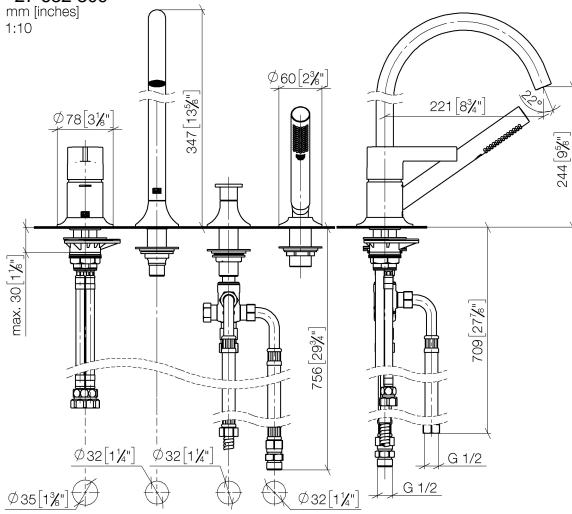

VAIA Bath shower set for bath rim or tile edge installation - Brushed Durabross (23kt Gold)

VAIA

27 632 809

- spout: circular, air-enriched flow
- max. flow 24.6 l/min at 3 bar flow pressure
- Hand shower: COMPACT RAIN, max. flow rate 6.8 l/min (at 3 bar)
- complete hand shower set with anti-scale system
- automatic bath/shower diverter
- 220mm projection
- height of mixer 347 mm
- height up to aerator 244 mm
- hole diameter spout 32 mm
- hole diameter single-lever mixer 35 mm
- hole diameter for complete hand shower set 32 mm
- rosette for spout Ø 60mm
- rosette for single-lever mixer Ø 55mm
- rosette for complete hand shower set Ø 60mm
- metal shower hose 1750mm with integrated anti-twist protection

27 632 809
mm [inches]
1:10

Flow rate chart

Codes & Standards

ASME
A112.18.1/CSA
B125.1

California Energy
Commission
(CEC)

VAIA Bath shower set for bath rim or tile edge installation - Brushed Durabross
(23kt Gold)

VAIA

27 632 809

Certificates

LGA_29747.

Belgaqua_21-026-
27_4.

27 632 809
Parts for other
finishes can be found
here: Chrome

Spare parts list

No.	Item Number	Name	Quantity used	Delivery time
1	29 300 809-28	connection	1	20
2	29 140 809-28	VAIA Two-way diverter for bath rim or tile edge installation - Brushed Durabronz (23kt Gold)	1	20
3	13 612 809-28	VAIA Bath spout without diverter for deck mounting - Brushed Durabronz (23kt Gold)	1	-
Spare part can no longer be ordered, please order the replacement item				
4	27 702 809-28	VAIA Hand shower set for bath rim or tile edge installation - Brushed Durabronz (23kt Gold)	1	20