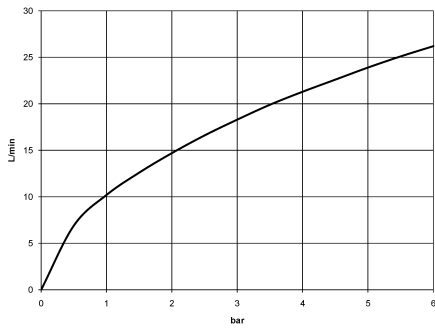

VAIA Bath shower set for bath rim or tile edge installation - Brushed Durabross (23kt Gold)

VAIA

27 632 809

- spout: circular, air-enriched flow
- max. flow 24.6 l/min at 3 bar flow pressure
- Hand shower: COMPACT RAIN, max. flow rate 6.8 l/min (at 3 bar)
- complete hand shower set with anti-scale system
- automatic bath/shower diverter
- 220mm projection
- height of mixer 347 mm
- height up to aerator 244 mm
- hole diameter spout 32 mm
- hole diameter single-lever mixer 35 mm
- hole diameter for complete hand shower set 32 mm
- rosette for spout Ø 60mm
- rosette for single-lever mixer Ø 55mm
- rosette for complete hand shower set Ø 60mm
- metal shower hose 1750mm with integrated anti-twist protection

27 632 809
mm [inches]
1:10

Flow rate chart

Codes & Standards

ASME
A112.18.1/CSA
B125.1

California Energy
Commission
(CEC)

VAIA Bath shower set for bath rim or tile edge installation - Brushed Durabross
(23kt Gold)