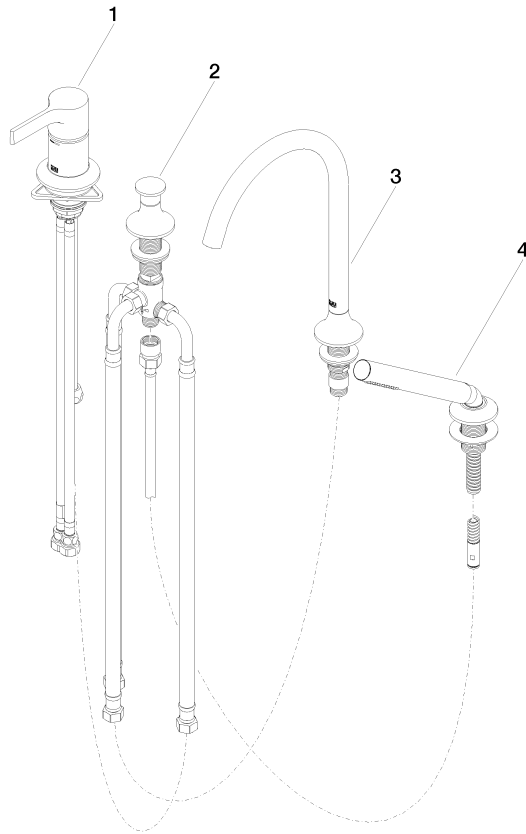

VAIA Bath shower set for bath rim or tile edge installation - Brushed Durabross (23kt Gold)

VAIA

27 632 809

- spout: circular, air-enriched flow
- max. flow 24.6 l/min at 3 bar flow pressure
- Hand shower: COMPACT RAIN, max. flow rate 6.8 l/min (at 3 bar)
- complete hand shower set with anti-scale system
- automatic bath/shower diverter
- 220mm projection
- height of mixer 347 mm
- height up to aerator 244 mm
- hole diameter spout 32 mm
- hole diameter single-lever mixer 35 mm
- hole diameter for complete hand shower set 32 mm
- rosette for spout Ø 60mm
- rosette for single-lever mixer Ø 55mm
- rosette for complete hand shower set Ø 60mm
- metal shower hose 1750mm with integrated anti-twist protection

27 632 809
mm [inches]
1:10

Flow rate chart

Codes & Standards

ASME
A112.18.1/CSA
B125.1

California Energy
Commission
(CEC)

VAIA Bath shower set for bath rim or tile edge installation - Brushed Durabross
(23kt Gold)

VAIA

27 632 809

Certificates

LGA_29747.

Belgaqua_21-026-
27_4.

27 632 809
Parts for other
finishes can be found
here: Chrome

Spare parts list

No.	Item Number	Name	Quantity used	Delivery time
1	29 300 809-28	connection	1	20
2	29 140 809-28	VAIA Two-way diverter for bath rim or tile edge installation - Brushed Durabronz (23kt Gold)	1	20
3	13 612 809-28	VAIA Bath spout without diverter for deck mounting - Brushed Durabronz (23kt Gold)	1	-
Spare part can no longer be ordered, please order the replacement item				
4	27 702 809-28	VAIA Hand shower set for bath rim or tile edge installation - Brushed Durabronz (23kt Gold)	1	20