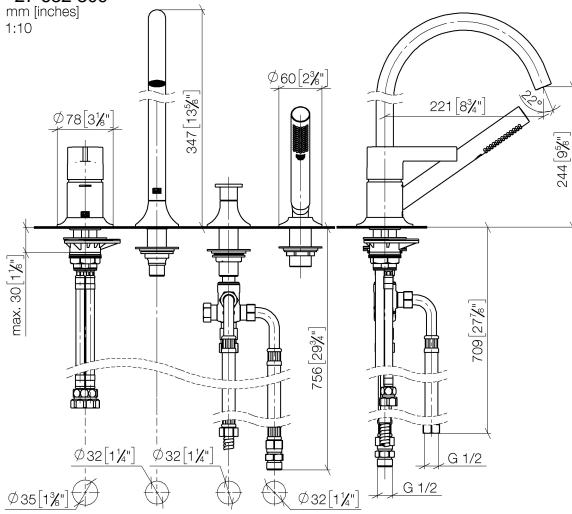

**VAIA Bath shower set for bath rim or tile edge installation - Brushed
Champagne (22kt Gold)**

VAIA

27 632 809

- spout: circular, air-enriched flow
- max. flow 24.6 l/min at 3 bar flow pressure
- Hand shower: COMPACT RAIN, max. flow rate 6.8 l/min (at 3 bar)
- complete hand shower set with anti-scale system
- automatic bath/shower diverter
- 220mm projection
- height of mixer 347 mm
- height up to aerator 244 mm
- hole diameter spout 32 mm
- hole diameter single-lever mixer 35 mm
- hole diameter for complete hand shower set 32 mm
- rosette for spout Ø 60mm
- rosette for single-lever mixer Ø 55mm
- rosette for complete hand shower set Ø 60mm
- metal shower hose 1750mm with integrated anti-twist protection

VAIA Bath shower set for bath rim or tile edge installation - Brushed Champagne (22kt Gold)

VAIA

27 632 809
mm [inches]
1:10

Flow rate chart

Codes & Standards

ASME
A112.18.1/CSA
B125.1

California Energy
Commission
(CEC)

VAIA Bath shower set for bath rim or tile edge installation - Brushed
Champagne (22kt Gold)

VAIA

27 632 809

Certificates

LGA_29747.

VAIA Bath shower set for bath rim or tile edge installation - Brushed Champagne (22kt Gold)

VAIA

27 632 809
Parts for other
finishes can be found
here: Chrome

Spare parts list

No.	Item Number	Name	Quantity used	Delivery time
1	29 300 809-46	connection	1	30
2	29 140 809-46	VAIA Two-way diverter for bath rim or tile edge installation - Brushed Champagne (22kt Gold)	1	30
3	13 612 809-46	spout	1	-
Spare part can no longer be ordered, please order the replacement item				
4	27 702 809-46	VAIA Hand shower set for bath rim or tile edge installation - Brushed Champagne (22kt Gold)	1	30