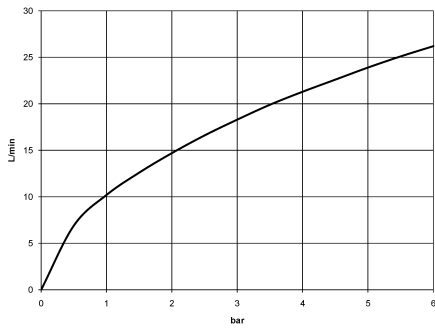

**VAIA Bath shower set for bath rim or tile edge installation - Brushed
Champagne (22kt Gold)**

VAIA

27 632 809

- spout: circular, air-enriched flow
- max. flow 24.6 l/min at 3 bar flow pressure
- Hand shower: COMPACT RAIN, max. flow rate 6.8 l/min (at 3 bar)
- complete hand shower set with anti-scale system
- automatic bath/shower diverter
- 220mm projection
- height of mixer 347 mm
- height up to aerator 244 mm
- hole diameter spout 32 mm
- hole diameter single-lever mixer 35 mm
- hole diameter for complete hand shower set 32 mm
- rosette for spout Ø 60mm
- rosette for single-lever mixer Ø 55mm
- rosette for complete hand shower set Ø 60mm
- metal shower hose 1750mm with integrated anti-twist protection

VAIA Bath shower set for bath rim or tile edge installation - Brushed Champagne (22kt Gold)

VAIA

27 632 809
mm [inches]
1:10

Flow rate chart

Codes & Standards

ASME
A112.18.1/CSA
B125.1

California Energy
Commission
(CEC)