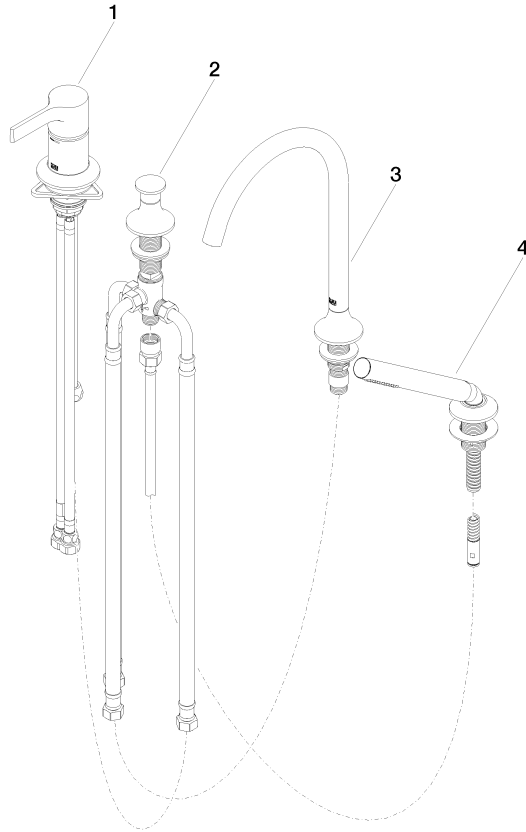

**VAIA Bath shower set for bath rim or tile edge installation - Brushed
Champagne (22kt Gold)**

VAIA

27 632 809

- spout: circular, air-enriched flow
- max. flow 24.6 l/min at 3 bar flow pressure
- Hand shower: COMPACT RAIN, max. flow rate 6.8 l/min (at 3 bar)
- complete hand shower set with anti-scale system
- automatic bath/shower diverter
- 220mm projection
- height of mixer 347 mm
- height up to aerator 244 mm
- hole diameter spout 32 mm
- hole diameter single-lever mixer 35 mm
- hole diameter for complete hand shower set 32 mm
- rosette for spout Ø 60mm
- rosette for single-lever mixer Ø 55mm
- rosette for complete hand shower set Ø 60mm
- metal shower hose 1750mm with integrated anti-twist protection

VAIA Bath shower set for bath rim or tile edge installation - Brushed Champagne (22kt Gold)

VAIA

27 632 809
mm [inches]
1:10

Flow rate chart

Codes & Standards

ASME
A112.18.1/CSA
B125.1

California Energy
Commission
(CEC)

VAIA Bath shower set for bath rim or tile edge installation - Brushed
Champagne (22kt Gold)

VAIA

27 632 809

Certificates

LGA_29747.

VAIA Bath shower set for bath rim or tile edge installation - Brushed Champagne (22kt Gold)

VAIA

27 632 809
Parts for other
finishes can be found
here: Chrome

Spare parts list

No.	Item Number	Name	Quantity used	Delivery time
1	29 300 809-46	connection	1	30
2	29 140 809-46	VAIA Two-way diverter for bath rim or tile edge installation - Brushed Champagne (22kt Gold)	1	30
3	13 612 809-46	spout	1	-
Spare part can no longer be ordered, please order the replacement item				
4	27 702 809-46	VAIA Hand shower set for bath rim or tile edge installation - Brushed Champagne (22kt Gold)	1	30