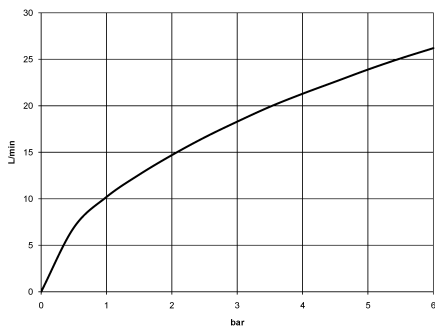

**VAIA Bath shower set for bath rim or tile edge installation - Brushed Dark Platinum**

VAIA

27 632 809

- spout: circular, air-enriched flow
- max. flow 24.6 l/min at 3 bar flow pressure
- Hand shower: COMPACT RAIN, max. flow rate 6.8 l/min (at 3 bar)
- complete hand shower set with anti-scale system
- automatic bath/shower diverter
- 220mm projection
- height of mixer 347 mm
- height up to aerator 244 mm
- hole diameter spout 32 mm
- hole diameter single-lever mixer 35 mm
- hole diameter for complete hand shower set 32 mm
- rosette for spout Ø 60mm
- rosette for single-lever mixer Ø 55mm
- rosette for complete hand shower set Ø 60mm
- metal shower hose 1750mm with integrated anti-twist protection

27 632 809  
mm [inches]  
1:10

**Flow rate chart**

**Codes & Standards**

ASME  
A112.18.1/CSA  
B125.1

California Energy  
Commission  
(CEC)

VAIA Bath shower set for bath rim or tile edge installation - Brushed Dark  
Platinum