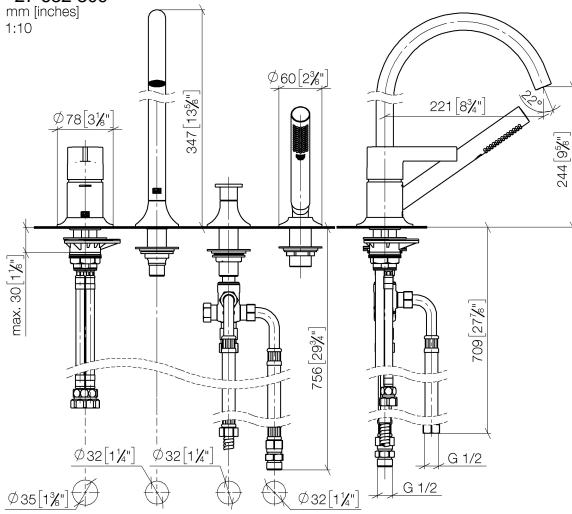

**VAIA Bath shower set for bath rim or tile edge installation - Brushed Dark Platinum**

VAIA

27 632 809

- spout: circular, air-enriched flow
- max. flow 24.6 l/min at 3 bar flow pressure
- Hand shower: COMPACT RAIN, max. flow rate 6.8 l/min (at 3 bar)
- complete hand shower set with anti-scale system
- automatic bath/shower diverter
- 220mm projection
- height of mixer 347 mm
- height up to aerator 244 mm
- hole diameter spout 32 mm
- hole diameter single-lever mixer 35 mm
- hole diameter for complete hand shower set 32 mm
- rosette for spout Ø 60mm
- rosette for single-lever mixer Ø 55mm
- rosette for complete hand shower set Ø 60mm
- metal shower hose 1750mm with integrated anti-twist protection

27 632 809  
mm [inches]  
1:10

**Flow rate chart**

**Codes & Standards**

ASME  
A112.18.1/CSA  
B125.1

California Energy  
Commission  
(CEC)

VAIA Bath shower set for bath rim or tile edge installation - Brushed Dark  
Platinum

### Spare parts list

No.	Item Number	Name	Quantity used	Delivery time
1	29 300 809-99	connection	1	30
2	29 140 809-99	VAIA Two-way diverter for bath rim or tile edge installation - Brushed Dark Platinum	1	30
3	13 612 809-99	VAIA Bath spout without diverter for deck mounting - Brushed Dark Platinum	1	-
Spare part can no longer be ordered, please order the replacement item				
4	27 702 809-99	VAIA Hand shower set for bath rim or tile edge installation - Brushed Dark Platinum	1	30