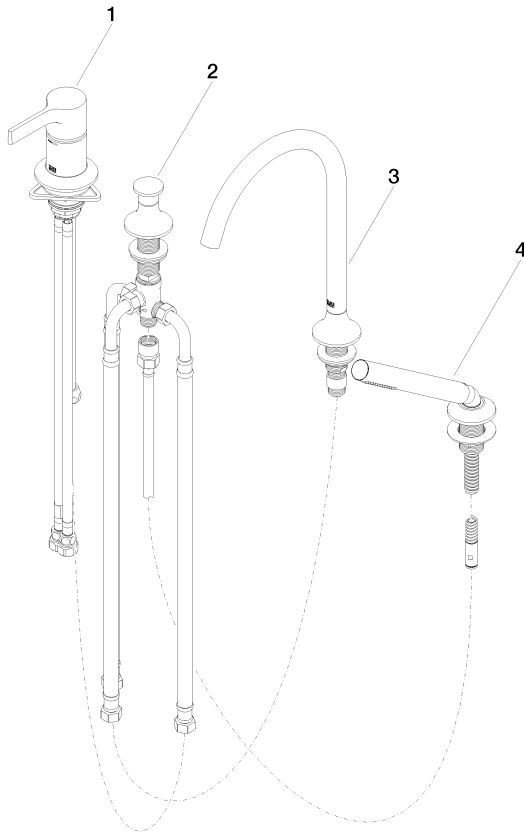

**VAIA Bath shower set for bath rim or tile edge installation - Brushed Dark Platinum**

VAIA

27 632 809

- spout: circular, air-enriched flow
- max. flow 24.6 l/min at 3 bar flow pressure
- Hand shower: COMPACT RAIN, max. flow rate 6.8 l/min (at 3 bar)
- complete hand shower set with anti-scale system
- automatic bath/shower diverter
- 220mm projection
- height of mixer 347 mm
- height up to aerator 244 mm
- hole diameter spout 32 mm
- hole diameter single-lever mixer 35 mm
- hole diameter for complete hand shower set 32 mm
- rosette for spout Ø 60mm
- rosette for single-lever mixer Ø 55mm
- rosette for complete hand shower set Ø 60mm
- metal shower hose 1750mm with integrated anti-twist protection

27 632 809  
mm [inches]  
1:10

**Flow rate chart**

**Codes & Standards**

ASME  
A112.18.1/CSA  
B125.1

California Energy  
Commission  
(CEC)

VAIA Bath shower set for bath rim or tile edge installation - Brushed Dark  
Platinum

### Spare parts list

No.	Item Number	Name	Quantity used	Delivery time
1	29 300 809-99	connection	1	30
2	29 140 809-99	VAIA Two-way diverter for bath rim or tile edge installation - Brushed Dark Platinum	1	30
3	13 612 809-99	VAIA Bath spout without diverter for deck mounting - Brushed Dark Platinum	1	-
Spare part can no longer be ordered, please order the replacement item				
4	27 702 809-99	VAIA Hand shower set for bath rim or tile edge installation - Brushed Dark Platinum	1	30