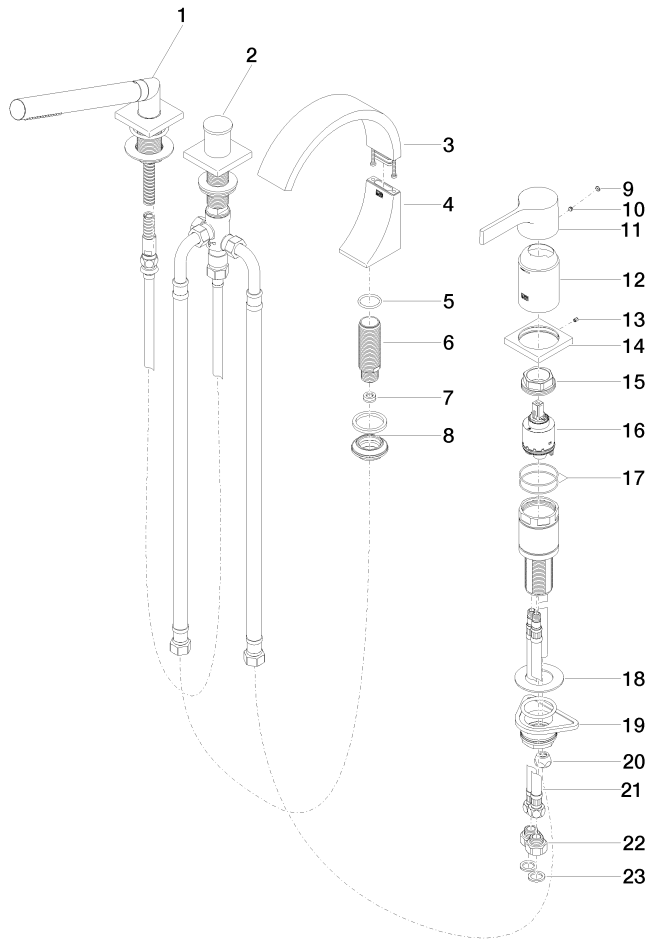

27 632 811

- 167mm projection
- spout: rectangular normal flow
- max. flow 23.8 l/min at 3 bar flow pressure
- Hand shower: COMPACT RAIN, max. flow rate 6.8 l/min (at 3 bar)
- complete hand shower set with anti-scale system
- automatic bath/shower diverter
- height of mixer 198 mm
- height up to aerator 133 mm
- hole diameter spout 28 mm
- hole diameter for complete hand shower set 32 mm
- rosette for mixer 60 x 60mm
- rosette for complete hand shower set 60 x 60mm
- metal shower hose 1750mm with integrated anti-twist protection
- WRAS 2204006

CYO Bath shower set for bath rim or tile edge installation - Brushed Dark
Platinum

CYO

27 632 811

Certificates

LGA_38124.

IAPMO_4976 (6).

WRAS_2204006.

Belgaqua_21-380-
27_4.

**CYO Bath shower set for bath rim or tile edge installation - Brushed Dark
Platinum**

27 632 811
Parts for other
finishes can be found
here: [Chrome](#)

CYO Bath shower set for bath rim or tile edge installation - Brushed Dark Platinum

CYO

27 632 811

Spare parts list

No.	Item Number	Name	Quantity used	Delivery time
1	27 702 980-99	Hand shower set for bath rim or tile edge installation - Brushed Dark Platinum	1	30
2	29 140 670-99	Two-way diverter for bath rim or tile edge installation - Brushed Dark Platinum	1	30
3	90 11 70 013 00-99	spout	1	30
4	90 19 70 011 00-99	connection	1	30
5	09 14 10 009 90	seal	1	2
6	09 30 01 117 90	connection	1	2
7	09 23 01 057 90	flow reducer	1	2
8	04 23 10 044 09 90	fixing set	1	2
9	90 31 20 087 00-99	plug	1	30
10	90 31 11 063 00 90	pin	1	2
11	09 20 67 007-99	handle	1	30
12	09 28 30 037-99	cover	1	30
13	09 31 11 044 90	pin	1	2
14	09 27 67 016-99	rosette	1	30
15	09 24 04 448 90	nut	1	2
16	90 15 05 039 00 90	cartridge	1	2
17	09 14 10 201 90	seal	2	2
18	09 30 11 060 90	disc	1	2
19	04 23 10 044 02 90	fixing set	1	2
20	04 23 30 041 00 90	threaded connector	1	2
21	04 30 04 021 00 90	hose	2	2
22	09 24 03 185-00	nipple	2	10
23	09 14 05 004 90	seal	2	2