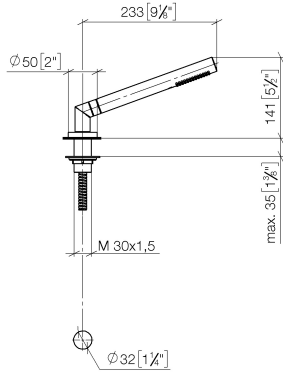

27 702 979

Fits: TARA, LISSÉ

- COMPACT RAIN, max. flow rate 6.8 l/min (at 3 bar)
- with anti-scale system
- rosette Ø 50 mm
- hole diameter 32 mm
- metal shower hose 1750mm with integrated anti-twist protection

Two-piece design allows hose to later be changed without dismantling the fitting.

Intrinsic protection against back flow.

	Chrome	27 702 979-00
	Brushed Platinum	27 702 979-06
	Platinum	27 702 979-08
	Durabrand (23kt Gold)	27 702 979-09
	Dark Chrome	27 702 979-19
	Brushed Durabrand (23kt Gold)	27 702 979-28
	Matte Black	27 702 979-33
	Brushed Champagne (22kt Gold)	27 702 979-46
	Champagne (22kt Gold)	27 702 979-47
	Brushed Chrome	27 702 979-93
	Brushed Dark Platinum	27 702 979-99

27 702 979

mm [inches]

Flow rate chart

Codes & Standards

ASME
A112.18.1/CSA
B125.1

California Energy
Commission
(CEC)

Hand shower set for bath rim or tile edge installation - Chrome

TARA

27 702 979

Certificates

IAPMO_4976 (5). Belgaqua_21-383- WRAS_2209005.
27_8.

27 702 979

Parts for other finishes can be found here: Brushed Platinum

Spare parts list

No.	Item Number	Name	Quantity used	Delivery time
1	28 019 979-00	Hand shower - Chrome	1	2
2	04 24 04 189 00-00	nipple	1	10
3	90 14 20 002 00 90	seal	1	2
4	28 322 970-00	Metal shower hose 1/2" x 3/8" x 1750 mm - Chrome	1	2
5	90 18 40 085 00 90	sleeve	1	2
6	09 30 01 085-00	rosette	1	10
7	04 30 11 038 66 90	fixing set	1	2
8	09 30 11 060 90	disc	1	2
9	12 505 970 90	High pressure hose 1/2" x 3/8" x 500 mm -	1	2