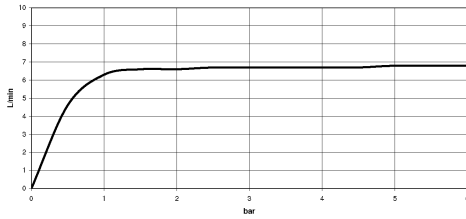

27 702 979

Fits: TARA, LISSÉ

- COMPACT RAIN, max. flow rate 6.8 l/min (at 3 bar)
- with anti-scale system
- rosette Ø 50 mm
- hole diameter 32 mm
- metal shower hose 1750mm with integrated anti-twist protection

Two-piece design allows hose to later be changed without dismantling the fitting.

Intrinsic protection against back flow.

	Chrome	27 702 979-00
	Brushed Platinum	27 702 979-06
	Platinum	27 702 979-08
	Durabrand (23kt Gold)	27 702 979-09
	Dark Chrome	27 702 979-19
	Brushed Durabrand (23kt Gold)	27 702 979-28
	Matte Black	27 702 979-33
	Brushed Champagne (22kt Gold)	27 702 979-46
	Champagne (22kt Gold)	27 702 979-47
	Brushed Chrome	27 702 979-93
	Brushed Dark Platinum	27 702 979-99

27 702 979

mm [inches]

Flow rate chart

Codes & Standards

ASME
A112.18.1/CSA
B125.1

California Energy
Commission
(CEC)

Hand shower set for bath rim or tile edge installation - Chrome

TARA