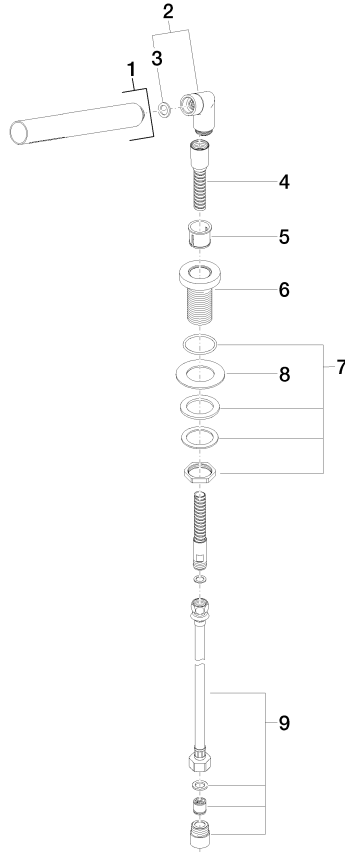

27 702 979

Fits: TARA, LISSÉ

- COMPACT RAIN, max. flow rate 6.8 l/min (at 3 bar)
- with anti-scale system
- rosette Ø 50 mm
- hole diameter 32 mm
- metal shower hose 1750mm with integrated anti-twist protection

Two-piece design allows hose to later be changed without dismantling the fitting.

Intrinsic protection against back flow.

	Chrome	27 702 979-00
	Brushed Platinum	27 702 979-06
	Platinum	27 702 979-08
	Durabrand (23kt Gold)	27 702 979-09
	Dark Chrome	27 702 979-19
	Brushed Durabrand (23kt Gold)	27 702 979-28
	Matte Black	27 702 979-33
	Brushed Champagne (22kt Gold)	27 702 979-46
	Champagne (22kt Gold)	27 702 979-47
	Brushed Chrome	27 702 979-93
	Brushed Dark Platinum	27 702 979-99

27 702 979

mm [inches]

Flow rate chart

Codes & Standards

ASME
A112.18.1/CSA
B125.1

California Energy
Commission
(CEC)

Hand shower set for bath rim or tile edge installation - Chrome

TARA

27 702 979

Certificates

IAPMO_4976 (5). Belgaqua_21-383- WRAS_2209005.
27_8.

27 702 979

Parts for other finishes can be found here: Brushed Platinum

Spare parts list

No.	Item Number	Name	Quantity used	Delivery time
1	28 019 979-00	Hand shower - Chrome	1	2
2	04 24 04 189 00-00	nipple	1	10
3	90 14 20 002 00 90	seal	1	2
4	28 322 970-00	Metal shower hose 1/2" x 3/8" x 1750 mm - Chrome	1	2
5	90 18 40 085 00 90	sleeve	1	2
6	09 30 01 085-00	rosette	1	10
7	04 30 11 038 66 90	fixing set	1	2
8	09 30 11 060 90	disc	1	2
9	12 505 970 90	High pressure hose 1/2" x 3/8" x 500 mm -	1	2