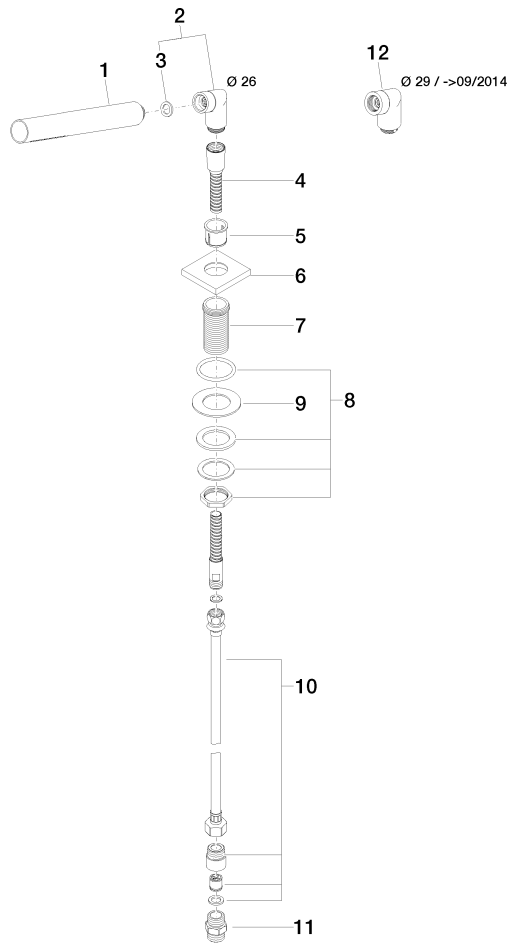

Hand shower set for bath rim or tile edge installation - Brushed Champagne (22kt Gold)

IMO

27 702 980

Fits: IMO, MEM, CL.1, CYO

- COMPACT RAIN, max. flow rate 6.8 l/min (at 3 bar)
- with anti-scale system
- rosette 60 x 60 mm
- hole diameter 32 mm
- metal shower hose 2250mm with integrated anti-twist protection

Hand shower set for bath rim or tile edge installation - Brushed Champagne  
(22kt Gold)

---

IMO

27 702 980

Certificates

---

Belgaqua\_21-383- WRAS\_2209005.  
27\_8.

**Hand shower set for bath rim or tile edge installation - Brushed Champagne  
(22kt Gold)**

27 702 980

Parts for other finishes can be found here: [Chrome](#)

**Spare parts list**

| No. | Item Number        | Name  | Quantity used | Delivery time |
|-----|--------------------|---|---------------|---------------|
| 1   | 90 12 11 140 30-46 | shower  | 1             | 30            |
| 2   | 04 24 04 287 00-46 | nipple  | 1             | 30            |
| 3   | 90 14 20 002 00 90 | seal  | 1             | 2             |
| 4   | 28 322 970-46      | Metal shower hose 1/2" x 3/8" x 1750 mm - Brushed Champagne (22kt Gold) | 1             | 30            |
| 5   | 90 18 40 085 00 90 | sleeve  | 1             | 2             |
| 6   | 09 27 68 003-46    | rosette   | 1             | 30            |
| 7   | 09 30 01 090-07    | sleeve  | 1             | 30            |
| 8   | 04 23 10 032 46 90 | fixing set  | 1             | 2             |
| 9   | 09 30 11 060 90    | disc  | 1             | 2             |
| 10  | 12 505 970 90      | High pressure hose 1/2" x 3/8" x 500 mm -                               | 1             | 2             |
| 11  | 90 24 03 168 00 90 | nipple  | 1             | 2             |
| 12  | 04 24 04 187 00-46 | nipple  | 1             | -             |