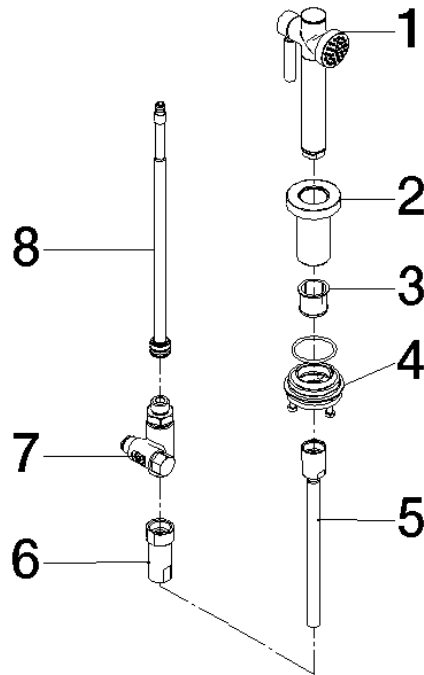

Rinsing spray set - Chrome

27 713 970

- with round rosette
- spray flow
- automatic spout/shower diverter
- height of mixer 160 mm
- hole diameter rinsing spray 32mm
- fabric braided hose 1500 mm
- sprayface with anti-scaling system
- lead-free

Can only be combined with 32815682, 33826861, 32815861, 33836888, 32816888, 20816892, 33836875, 32815875.

Intrinsic protection against back flow.

Residual water may emerge from the spray after closing.

Operating unit can be positioned freely.

Button has to be pressed while using.

	Chrome	27 713 970-00 0010
	Brushed Platinum	27 713 970-06 0010
	Platinum	27 713 970-08 0010
	Durabronze (23kt Gold)	27 713 970-09 0010
	Dark Chrome	27 713 970-19 0010
	Brushed Durabronze (23kt Gold)	27 713 970-28 0010
	Matte Black	27 713 970-33 0010
	Brushed Bronze	27 713 970-42 0010
	Brushed Champagne (22kt Gold)	27 713 970-46 0010
	Champagne (22kt Gold)	27 713 970-47 0010
	Brushed Chrome	27 713 970-93 0010
	Brushed Dark Platinum	27 713 970-99 0010

Rinsing spray set - Chrome

27 713 970

Rinsing spray set - Chrome

27 713 970

Parts for other finishes can be found here: Brushed Platinum

Spare parts list

No.	Item Number	Name	Quantity used	Delivery time
1	90 12 11 096 12-00	shower	1	-
Spare part can no longer be ordered, please order the replacement item				
2	09 30 01 085-00	rosette	1	10
3	90 18 40 085 00 90	sleeve	1	2
4	04 23 10 047 00 92	fixing set	1	60
5	90 30 02 062 00-00	hose	1	2
6	90 24 03 241 00 90	nipple	1	2
7	90 17 09 046 12 90	diverter	1	2
8	90 28 20 068 00 90	connection	1	2