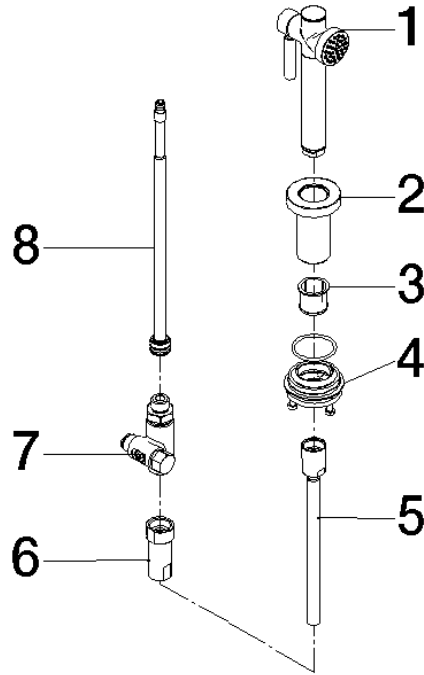

Rinsing spray set - Brushed Platinum

27 713 970

- with round rosette
- spray flow
- automatic spout/shower diverter
- height of mixer 160 mm
- hole diameter rinsing spray 32mm
- fabric braided hose 1500 mm
- sprayface with anti-scaling system
- lead-free

Can only be combined with 32815682, 33826861, 32815861, 33836888, 32816888, 20816892, 33836875, 32815875.

Intrinsic protection against back flow.

Residual water may emerge from the spray after closing.

Operating unit can be positioned freely.

Button has to be pressed while using.

	Brushed Platinum	27 713 970-06 0010
	Chrome	27 713 970-00 0010
	Platinum	27 713 970-08 0010
	Durabronze (23kt Gold)	27 713 970-09 0010
	Dark Chrome	27 713 970-19 0010
	Brushed Durabronze (23kt Gold)	27 713 970-28 0010
	Matte Black	27 713 970-33 0010
	Brushed Bronze	27 713 970-42 0010
	Brushed Champagne (22kt Gold)	27 713 970-46 0010
	Champagne (22kt Gold)	27 713 970-47 0010
	Brushed Chrome	27 713 970-93 0010
	Brushed Dark Platinum	27 713 970-99 0010

Rinsing spray set - Brushed Platinum

27 713 970

Rinsing spray set - Brushed Platinum

27 713 970

Parts for other finishes can be found here: [Chrome](#)

Spare parts list

No.	Item Number	Name	Quantity used	Delivery time
1	90 12 11 096 12-00	shower	1	-
Spare part can no longer be ordered, please order the replacement item				
2	09 30 01 085-00	rosette	1	10
3	90 18 40 085 00 90	sleeve	1	2
4	04 23 10 047 00 92	fixing set	1	60
5	90 30 02 062 00-00	hose	1	2
6	90 24 03 241 00 90	nipple	1	2
7	90 17 09 046 12 90	diverter	1	2
8	90 28 20 068 00 90	connection	1	2