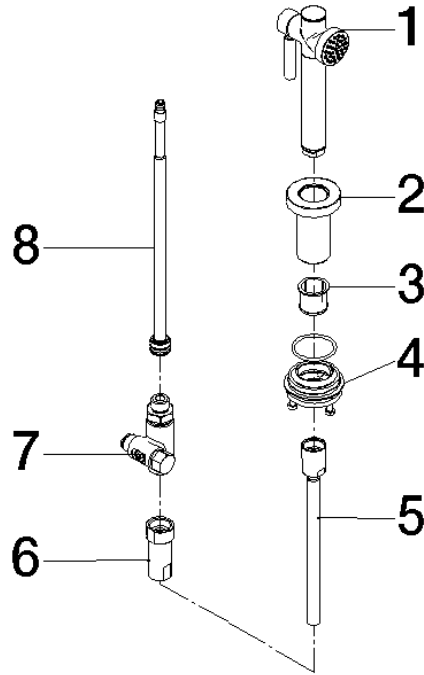

## Rinsing spray set - Matte Black

27 713 970

- with round rosette
- spray flow
- automatic spout/shower diverter
- height of mixer 160 mm
- hole diameter rinsing spray 32mm
- fabric braided hose 1500 mm
- sprayface with anti-scaling system
- lead-free

Button has to be pressed while using.

	Matte Black	27 713 970-33 0010
	Chrome	27 713 970-00 0010
	Brushed Platinum	27 713 970-06 0010
	Platinum	27 713 970-08 0010
	Durabronze (23kt Gold)	27 713 970-09 0010
	Dark Chrome	27 713 970-19 0010
	Brushed Durabronze (23kt Gold)	27 713 970-28 0010
	Brushed Bronze	27 713 970-42 0010
	Brushed Champagne (22kt Gold)	27 713 970-46 0010
	Champagne (22kt Gold)	27 713 970-47 0010
	Brushed Chrome	27 713 970-93 0010
	Brushed Dark Platinum	27 713 970-99 0010

## Rinsing spray set - Matte Black

---

27 713 970

**Rinsing spray set - Matte Black**

27 713 970

Parts for other finishes can be found here: [Chrome](#)

**Spare parts list**

No.	Item Number	Name	Quantity used	Delivery time
1	90 12 11 096 12-00	shower	1	-
Spare part can no longer be ordered, please order the replacement item				
2	09 30 01 085-00	rosette	1	10
3	90 18 40 085 00 90	sleeve	1	2
4	04 23 10 047 00 92	fixing set	1	60
5	90 30 02 062 00-00	hose	1	2
6	90 24 03 241 00 90	nipple	1	2
7	90 17 09 046 12 90	diverter	1	2
8	90 28 20 068 00 90	connection	1	2