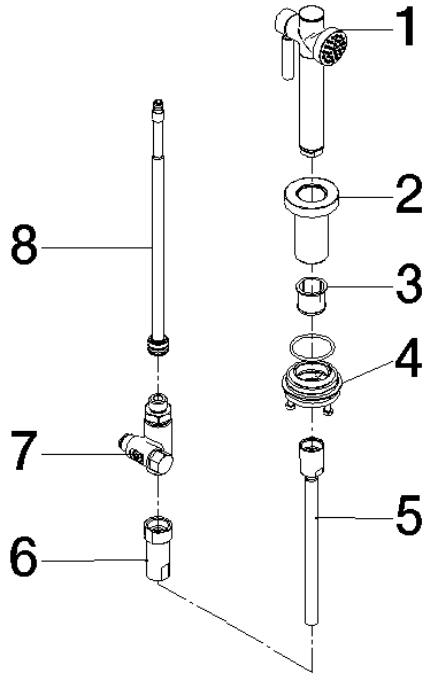

Rinsing spray set - Champagne (22kt Gold)

27 713 970

- with round rosette
- spray flow
- automatic spout/shower diverter
- height of mixer 160 mm
- hole diameter rinsing spray 32mm
- fabric braided hose 1500 mm
- sprayface with anti-scaling system
- lead-free

Can only be combined with 32815682, 33826861, 32815861, 33836888, 32816888, 20816892, 33836875, 32815875.

Intrinsic protection against back flow.

Residual water may emerge from the spray after closing.

Operating unit can be positioned freely.

Button has to be pressed while using.

	Champagne (22kt Gold)	27 713 970-47 0010
	Chrome	27 713 970-00 0010
	Brushed Platinum	27 713 970-06 0010
	Platinum	27 713 970-08 0010
	Durabronze (23kt Gold)	27 713 970-09 0010
	Dark Chrome	27 713 970-19 0010
	Brushed Durabronze (23kt Gold)	27 713 970-28 0010
	Matte Black	27 713 970-33 0010
	Brushed Bronze	27 713 970-42 0010
	Brushed Champagne (22kt Gold)	27 713 970-46 0010
	Brushed Chrome	27 713 970-93 0010
	Brushed Dark Platinum	27 713 970-99 0010

Rinsing spray set - Champagne (22kt Gold)

27 713 970

Rinsing spray set - Champagne (22kt Gold)

27 713 970

Parts for other finishes can be found here: [Chrome](#)

Spare parts list

No.	Item Number	Name	Quantity used	Delivery time
1	90 12 11 096 12-00	shower	1	-
Spare part can no longer be ordered, please order the replacement item				
2	09 30 01 085-00	rosette	1	10
3	90 18 40 085 00 90	sleeve	1	2
4	04 23 10 047 00 92	fixing set	1	60
5	90 30 02 062 00-00	hose	1	2
6	90 24 03 241 00 90	nipple	1	2
7	90 17 09 046 12 90	diverter	1	2
8	90 28 20 068 00 90	connection	1	2