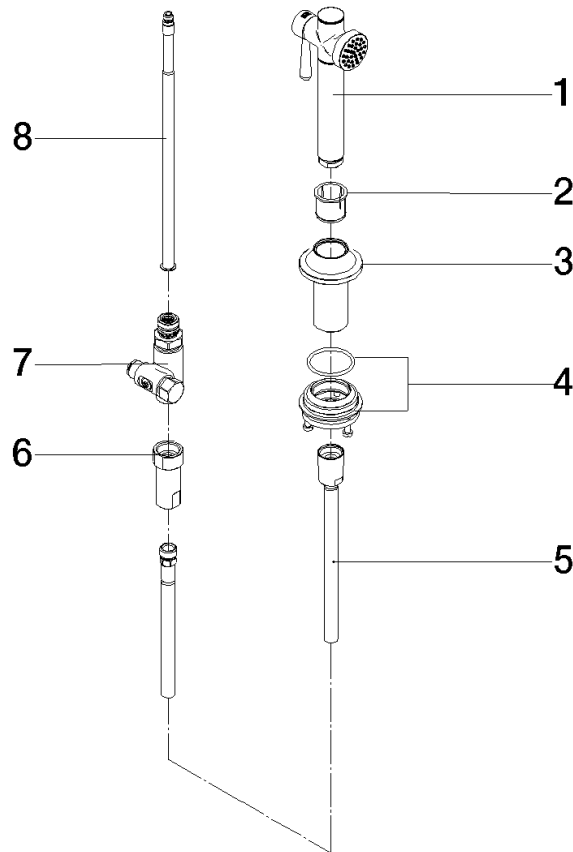

27 718 809

- with round rosette
- spray flow
- automatic spout/shower diverter
- height of mixer 171 mm
- hole diameter rinsing spray 32mm
- fabric braided hose 1500 mm
- sprayface with anti-scaling system
- lead-free
- This product can help a building meet the requirements of Green Building Rating Systems, e.g. LEED®, BREEAM®, DGNB

Can only be combined with 33810809, 33826809, 19815809, 19825809.

Intrinsic protection against back flow.

Button has to be pressed while using.

Residual water may emerge from the spray after closing.

	Chrome	27 718 809-00
	Brushed Platinum	27 718 809-06
	Platinum	27 718 809-08
	Durabrace (23kt Gold)	27 718 809-09
	Dark Chrome	27 718 809-19
	Brushed Durabrace (23kt Gold)	27 718 809-28
	Matte Black	27 718 809-33
	Brushed Champagne (22kt Gold)	27 718 809-46
	Champagne (22kt Gold)	27 718 809-47
	Brushed Chrome	27 718 809-93
	Brushed Dark Platinum	27 718 809-99

27 718 809

mm [inches]

Flow rate chart

Certificates

LGA_38634.

27 718 809

Parts for other finishes can be found here: Brushed Platinum

Spare parts list

No.	Item Number	Name	Quantity used	Delivery time
1	90 12 11 096 12-00	shower	1	-
Spare part can no longer be ordered, please order the replacement item				
2	90 18 40 085 00 90	sleeve	1	2
3	90 30 01 142 00-00	shaft	1	-
Spare part can no longer be ordered, please order the replacement item				
4	04 23 10 047 00 92	fixing set	1	60
5	90 30 02 062 00-00	hose	1	2
6	90 24 03 241 00 90	nipple	1	2
7	90 17 09 046 12 90	diverter	1	2
8	90 28 20 068 00 90	connection	1	2