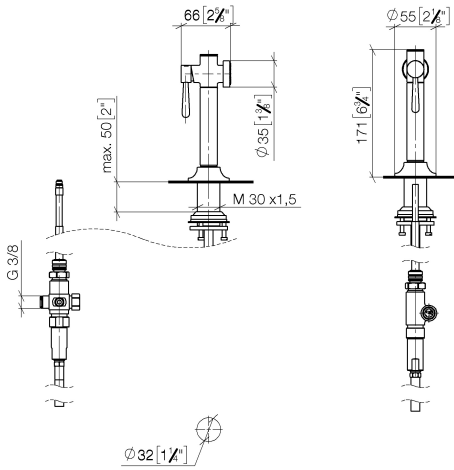

27 718 809

- with round rosette
- spray flow
- automatic spout/shower diverter
- height of mixer 171 mm
- hole diameter rinsing spray 32mm
- fabric braided hose 1500 mm
- sprayface with anti-scaling system
- lead-free
- This product can help a building meet the requirements of Green Building Rating Systems, e.g. LEED®, BREEAM®, DGNB

Can only be combined with 33810809, 33826809, 19815809, 19825809.

Intrinsic protection against back flow.

Button has to be pressed while using.

Residual water may emerge from the spray after closing.

	Chrome	27 718 809-00
	Brushed Platinum	27 718 809-06
	Platinum	27 718 809-08
	Durabrace (23kt Gold)	27 718 809-09
	Dark Chrome	27 718 809-19
	Brushed Durabrace (23kt Gold)	27 718 809-28
	Matte Black	27 718 809-33
	Brushed Champagne (22kt Gold)	27 718 809-46
	Champagne (22kt Gold)	27 718 809-47
	Brushed Chrome	27 718 809-93
	Brushed Dark Platinum	27 718 809-99

27 718 809

mm [inches]

Flow rate chart

Certificates

LGA_38634.

27 718 809

Parts for other finishes can be found here: Brushed Platinum

Spare parts list

No.	Item Number	Name	Quantity used	Delivery time
1	90 12 11 096 12-00	shower	1	-
Spare part can no longer be ordered, please order the replacement item				
2	90 18 40 085 00 90	sleeve	1	2
3	90 30 01 142 00-00	shaft	1	-
Spare part can no longer be ordered, please order the replacement item				
4	04 23 10 047 00 92	fixing set	1	60
5	90 30 02 062 00-00	hose	1	2
6	90 24 03 241 00 90	nipple	1	2
7	90 17 09 046 12 90	diverter	1	2
8	90 28 20 068 00 90	connection	1	2