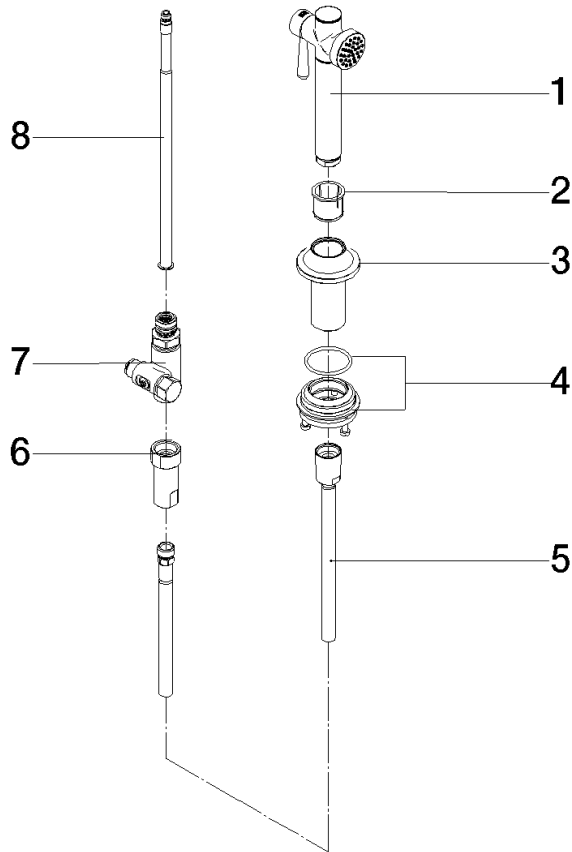

27 718 809

- with round rosette
- spray flow
- automatic spout/shower diverter
- height of mixer 171 mm
- hole diameter rinsing spray 32mm
- fabric braided hose 1500 mm
- sprayface with anti-scaling system
- lead-free
- This product can help a building meet the requirements of Green Building Rating Systems, e.g. LEED®, BREEAM®, DGNB

27 718 809

mm [inches]

Flow rate chart

Codes & Standards

DIN 4109

ISO 3822

Ü-Zeichen

VAIA Rinsing spray set - Champagne (22kt Gold)

VAIA

27 718 809

Certificates

LGA_38

27 718 809

Product version from 7/1/2023

Parts for other finishes can be found here: [Chrome](#)

VAIA Rinsing spray set - Champagne (22kt Gold)

VAIA

27 718 809

Spare parts list

Product version from 7/1/2023

No.	Item Number	Name	Quantity used	Delivery time
	90 12 11 096 12-47	shower	8	30