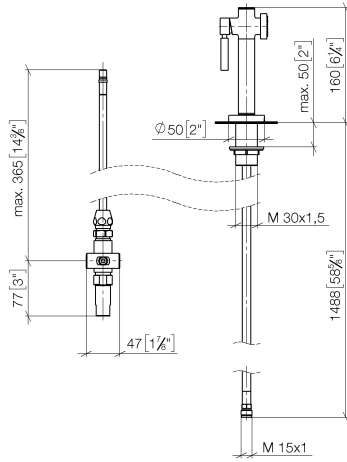

## Rinsing spray set - Chrome

27 718 970

- with round rosette
- spray flow
- automatic spout/shower diverter
- height of mixer 160 mm
- hole diameter rinsing spray 32mm
- fabric braided hose 1500 mm
- sprayface with anti-scaling system
- lead-free

Can only be combined with 32800790, 33826888, 32815888, 20815892, 33826875.

Intrinsic protection against back flow.

Button has to be pressed while using.

Residual water may emerge from the spray after closing.

## Rinsing spray set - Chrome

27 718 970

mm [inches]

### Spare parts list

No.	Item Number	Name	Quantity used	Delivery time
1	04 24 02 046 01-07	pipe	1	10
2	90 23 30 040 00-00	threaded connector	1	10
3	90 24 03 168 00 90	nipple	1	2
4	90 14 20 002 00 90	seal	1	2
5	90 17 09 046 10 90	diverter	1	2
6	09 24 04 112 10 90	nipple	1	2
7	90 14 10 033 00 90	seal	1	2
8	90 21 10 031 10 90	diverter	1	2
9	04 21 02 006 00 92	cap	1	2
10	09 23 01 039 90	sieve	3	2
11	90 24 03 241 00 90	nipple	1	2
12	90 14 20 019 00 90	seal	1	2
13	04 30 11 038 66 90	fixing set	1	2
14	09 30 01 085-00	rosette	1	10
15	90 18 40 085 00 90	sleeve	1	2
16	90 30 02 062 00-00	hose	1	2
17	90 12 11 098 11-00	shower	1	10