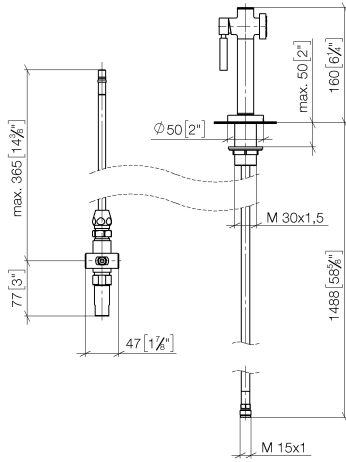

Rinsing spray set - Platinum

27 718 970

- with round rosette
- spray flow
- automatic spout/shower diverter
- height of mixer 160 mm
- hole diameter rinsing spray 32mm
- fabric braided hose 1500 mm
- sprayface with anti-scaling system
- lead-free

Can only be combined with 32800790, 33826888, 32815888, 20815892, 33826875.

Intrinsic protection against back flow.

Button has to be pressed while using.

Residual water may emerge from the spray after closing.

Rinsing spray set - Platinum

27 718 970

mm [inches]

Flow rate chart

Codes & Standards

NSF/ANSI 372

NSF/ANSI/CAN
61

Rinsing spray set - Platinum

27 718 970

Certificates

IAPMO_N-4976. IAPMO_6397.

Rinsing spray set - Platinum

27 718 970

Parts for other finishes can be found here: [Chrome](#)

Spare parts list

No.	Item Number	Name	Quantity used	Delivery time
1	04 24 02 046 01-07	pipe	1	10
2	90 23 30 040 00-08	threaded connector	1	40
3	90 24 03 168 00 90	nipple	1	2
4	90 14 20 002 00 90	seal	1	2
5	90 17 09 046 10 90	diverter	1	2
6	09 24 04 112 10 90	nipple	1	2
7	90 14 10 033 00 90	seal	1	2
8	90 21 10 031 10 90	diverter	1	2
9	04 21 02 006 00 92	cap	1	2
10	09 23 01 039 90	sieve	3	2
11	90 24 03 241 00 90	nipple	1	2
12	90 14 20 019 00 90	seal	1	2
13	04 30 11 038 66 90	fixing set	1	2
14	09 30 01 085-08	rosette	1	40
15	90 18 40 085 00 90	sleeve	1	2
16	90 30 02 062 00-08	hose	1	40
17	90 12 11 098 11-08	shower	1	40