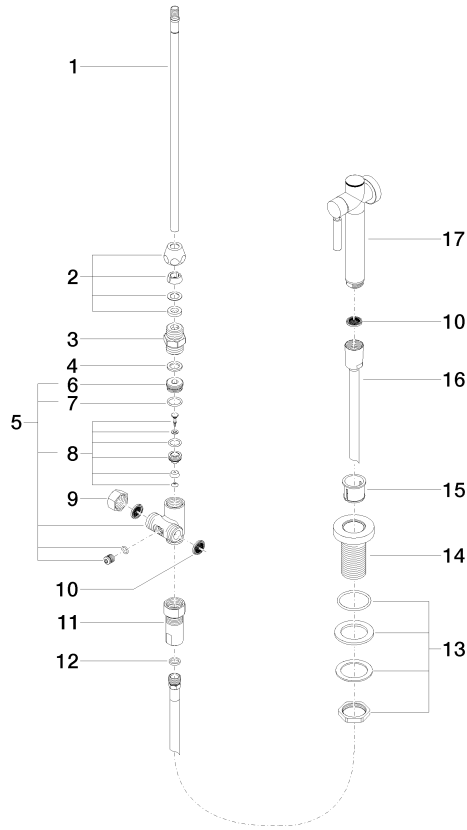

Rinsing spray set - Durabronz (23kt Gold)

27 718 970

- with round rosette
- spray flow
- automatic spout/shower diverter
- height of mixer 160 mm
- hole diameter rinsing spray 32mm
- fabric braided hose 1500 mm
- sprayface with anti-scaling system
- lead-free

	Durabronz (23kt Gold)	27 718 970-09 0010
	Chrome	27 718 970-00 0010
	Brushed Platinum	27 718 970-06 0010
	Platinum	27 718 970-08 0010
	Dark Chrome	27 718 970-19 0010
	Brushed Durabronz (23kt Gold)	27 718 970-28 0010
	Matte Black	27 718 970-33 0010
	Brushed Champagne (22kt Gold)	27 718 970-46 0010
	Champagne (22kt Gold)	27 718 970-47 0010
	Brushed Chrome	27 718 970-93 0010
	Brushed Dark Platinum	27 718 970-99 0010

Rinsing spray set - Durabronz (23kt Gold)

27 718 970

mm [inches]

Flow rate chart

Codes & Standards

NSF/ANSI 372

NSF/ANSI/CAN
61

Rinsing spray set - Durabross (23kt Gold)

27 718 970

Certificates

IAPMO_N-4976. IAPMO_6397.

Rinsing spray set - Durabronz (23kt Gold)

27 718 970

Parts for other finishes can be found here: [Chrome](#)

Spare parts list

No.	Item Number	Name	Quantity used	Delivery time
1	04 24 02 046 01-07	pipe	1	10
2	90 23 30 040 00-09	threaded connector	1	40
3	90 24 03 168 00 90	nipple	1	2
4	90 14 20 002 00 90	seal	1	2
5	90 17 09 046 10 90	diverter	1	2
6	09 24 04 112 10 90	nipple	1	2
7	90 14 10 033 00 90	seal	1	2
8	90 21 10 031 10 90	diverter	1	2
9	04 21 02 006 00 92	cap	1	2
10	09 23 01 039 90	sieve	3	2
11	90 24 03 241 00 90	nipple	1	2
12	90 14 20 019 00 90	seal	1	2
13	04 30 11 038 66 90	fixing set	1	2
14	09 30 01 085-09	rosette	1	40
15	90 18 40 085 00 90	sleeve	1	2
16	90 30 02 062 00-09	hose	1	40
17	04 12 11 098 11-09	shower	1	60