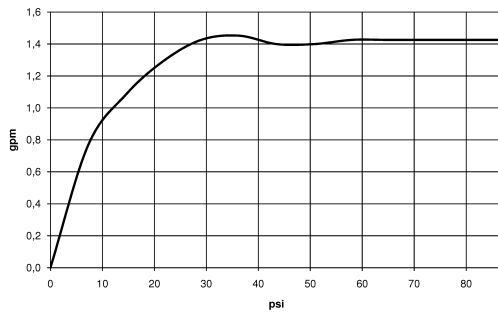

Rinsing spray set - Durabronz (23kt Gold)

27 718 970

mm [inches]

Flow rate chart

Codes & Standards

NSF/ANSI 372

NSF/ANSI/CAN
61

Rinsing spray set - Durabross (23kt Gold)