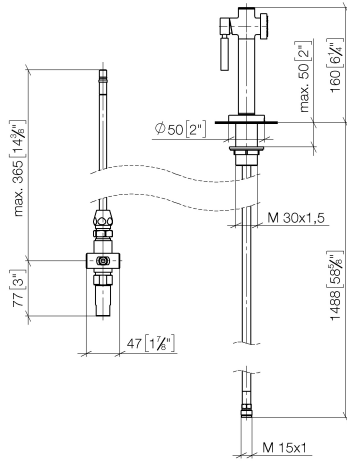

Rinsing spray set - Durabronz (23kt Gold)

27 718 970

- with round rosette
- spray flow
- automatic spout/shower diverter
- height of mixer 160 mm
- hole diameter rinsing spray 32mm
- fabric braided hose 1500 mm
- sprayface with anti-scaling system
- lead-free

Can only be combined with 32800790, 33826888, 32815888, 20815892, 33826875.

Intrinsic protection against back flow.

Button has to be pressed while using.

Residual water may emerge from the spray after closing.

Rinsing spray set - Durabronz (23kt Gold)

27 718 970

mm [inches]

Flow rate chart

Codes & Standards

NSF/ANSI 372

NSF/ANSI/CAN
61

Rinsing spray set - Durabross (23kt Gold)

27 718 970

Certificates

IAPMO_N-4976. IAPMO_6397.

Rinsing spray set - Durabronz (23kt Gold)

27 718 970

Parts for other finishes can be found here: [Chrome](#)

Spare parts list

No.	Item Number	Name	Quantity used	Delivery time
1	04 24 02 046 01-07	pipe	1	10
2	90 23 30 040 00-09	threaded connector	1	40
3	90 24 03 168 00 90	nipple	1	2
4	90 14 20 002 00 90	seal	1	2
5	90 17 09 046 10 90	diverter	1	2
6	09 24 04 112 10 90	nipple	1	2
7	90 14 10 033 00 90	seal	1	2
8	90 21 10 031 10 90	diverter	1	2
9	04 21 02 006 00 92	cap	1	2
10	09 23 01 039 90	sieve	3	2
11	90 24 03 241 00 90	nipple	1	2
12	90 14 20 019 00 90	seal	1	2
13	04 30 11 038 66 90	fixing set	1	2
14	09 30 01 085-09	rosette	1	40
15	90 18 40 085 00 90	sleeve	1	2
16	90 30 02 062 00-09	hose	1	40
17	04 12 11 098 11-09	shower	1	60