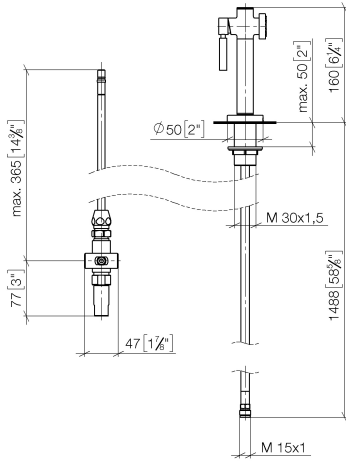

Rinsing spray set - Brushed Durabron (23kt Gold)

27 718 970

- with round rosette
- spray flow
- automatic spout/shower diverter
- height of mixer 160 mm
- hole diameter rinsing spray 32mm
- fabric braided hose 1500 mm
- sprayface with anti-scaling system
- lead-free

Can only be combined with 32800790, 33826888, 32815888, 20815892, 33826875.

Intrinsic protection against back flow.

Button has to be pressed while using.

Residual water may emerge from the spray after closing.

Rinsing spray set - Brushed Durabron (23kt Gold)

27 718 970

mm [inches]

Flow rate chart

Codes & Standards

NSF/ANSI 372

NSF/ANSI/CAN
61

NSF372

Product version from 9/18/2018

No.	Item Number	Name	Quantity used	Delivery time
	04 24 02 046 10 90	pipe	19	60