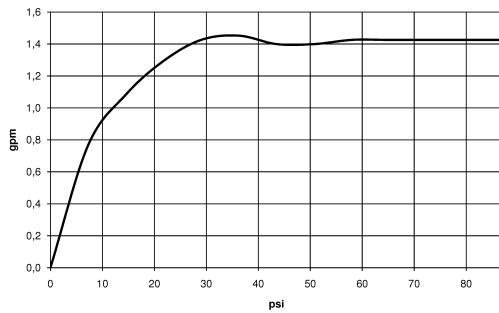

Rinsing spray set - Brushed Durabron (23kt Gold)

27 718 970

mm [inches]

Flow rate chart

Codes & Standards

NSF/ANSI 372

NSF/ANSI/CAN
61

NSF372