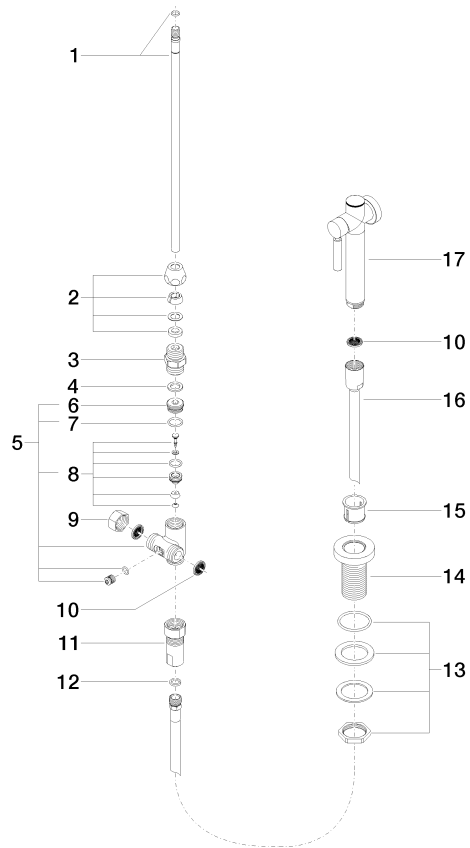

Rinsing spray set - Brushed Durabron (23kt Gold)

27 718 970

- with round rosette
- spray flow
- automatic spout/shower diverter
- height of mixer 160 mm
- hole diameter rinsing spray 32mm
- fabric braided hose 1500 mm
- sprayface with anti-scaling system
- lead-free

Rinsing spray set - Brushed Durabron (23kt Gold)

27 718 970

mm [inches]

Flow rate chart

Codes & Standards

NSF/ANSI 372

NSF/ANSI/CAN
61

NSF372

Product version up to 9/18/2018

Product version from 9/18/2018

Parts for other finishes can be found here: [Chrome](#)

Rinsing spray set - Brushed Durabrass (23kt Gold)

27 718 970

Spare parts list

Product version up to 9/18/2018

Product version from 9/18/2018

No.	Item Number	Name	Quantity used	Delivery time
	04 24 02 046 10 90	pipe	19	60