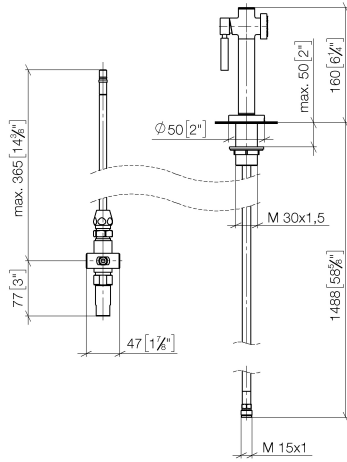

Rinsing spray set - Matte Black

27 718 970

- with round rosette
- spray flow
- automatic spout/shower diverter
- height of mixer 160 mm
- hole diameter rinsing spray 32mm
- fabric braided hose 1500 mm
- sprayface with anti-scaling system
- lead-free

Can only be combined with 32800790, 33826888, 32815888, 20815892, 33826875.

Intrinsic protection against back flow.

Button has to be pressed while using.

Residual water may emerge from the spray after closing.

Rinsing spray set - Matte Black

27 718 970

mm [inches]

Flow rate chart

Codes & Standards

NSF/ANSI 372

NSF/ANSI/CAN
61

Rinsing spray set - Matte Black

27 718 970

Certificates

IAPMO_N-4976. IAPMO_6397.

Rinsing spray set - Matte Black

27 718 970

Parts for other finishes can be found here: [Chrome](#)

Spare parts list

No.	Item Number	Name	Quantity used	Delivery time
1	04 24 02 046 01-07	pipe	1	10
2	90 23 30 040 00-33	threaded connector	1	30
3	90 24 03 168 00 90	nipple	1	2
4	90 14 20 002 00 90	seal	1	2
5	90 17 09 046 10 90	diverter	1	2
6	09 24 04 112 10 90	nipple	1	2
7	90 14 10 033 00 90	seal	1	2
8	90 21 10 031 10 90	diverter	1	2
9	04 21 02 006 00 92	cap	1	2
10	09 23 01 039 90	sieve	3	2
11	90 24 03 241 00 90	nipple	1	2
12	90 14 20 019 00 90	seal	1	2
13	04 30 11 038 66 90	fixing set	1	2
14	09 30 01 085-33	rosette	1	30
15	90 18 40 085 00 90	sleeve	1	2
16	90 30 02 062 00-33	hose	1	30
17	90 12 11 098 11-33	shower	1	30