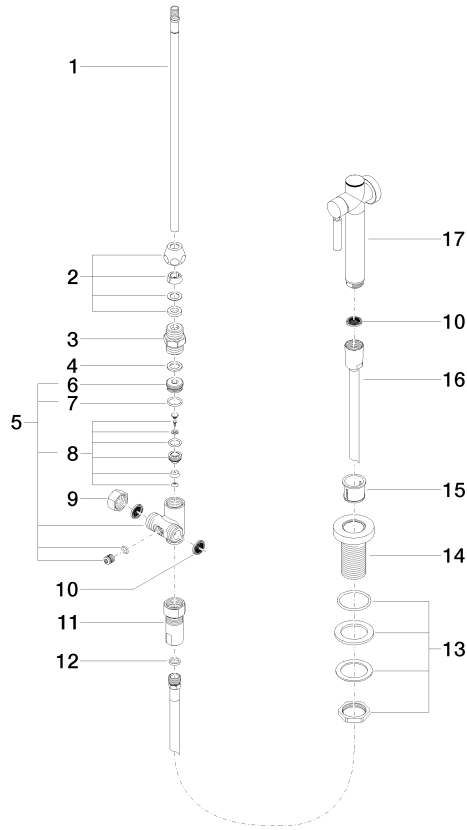

Rinsing spray set - Matte Black

27 718 970

- with round rosette
- spray flow
- automatic spout/shower diverter
- height of mixer 160 mm
- hole diameter rinsing spray 32mm
- fabric braided hose 1500 mm
- sprayface with anti-scaling system
- lead-free

	Matte Black	27 718 970-33 0010
	Chrome	27 718 970-00 0010
	Brushed Platinum	27 718 970-06 0010
	Platinum	27 718 970-08 0010
	Durabrand (23kt Gold)	27 718 970-09 0010
	Dark Chrome	27 718 970-19 0010
	Brushed Durabrand (23kt Gold)	27 718 970-28 0010
	Brushed Champagne (22kt Gold)	27 718 970-46 0010
	Champagne (22kt Gold)	27 718 970-47 0010
	Brushed Chrome	27 718 970-93 0010
	Brushed Dark Platinum	27 718 970-99 0010

Rinsing spray set - Matte Black

27 718 970

mm [inches]

Flow rate chart

Codes & Standards

NSF/ANSI 372

NSF/ANSI/CAN
61

Rinsing spray set - Matte Black

27 718 970

Certificates

IAPMO_N-4976. IAPMO_6397.

Rinsing spray set - Matte Black

27 718 970

Parts for other finishes can be found here: [Chrome](#)

Spare parts list

No.	Item Number	Name	Quantity used	Delivery time
1	04 24 02 046 01-07	pipe	1	10
2	90 23 30 040 00-33	threaded connector	1	30
3	90 24 03 168 00 90	nipple	1	2
4	90 14 20 002 00 90	seal	1	2
5	90 17 09 046 10 90	diverter	1	2
6	09 24 04 112 10 90	nipple	1	2
7	90 14 10 033 00 90	seal	1	2
8	90 21 10 031 10 90	diverter	1	2
9	04 21 02 006 00 92	cap	1	2
10	09 23 01 039 90	sieve	3	2
11	90 24 03 241 00 90	nipple	1	2
12	90 14 20 019 00 90	seal	1	2
13	04 30 11 038 66 90	fixing set	1	2
14	09 30 01 085-33	rosette	1	30
15	90 18 40 085 00 90	sleeve	1	2
16	90 30 02 062 00-33	hose	1	30
17	90 12 11 098 11-33	shower	1	30