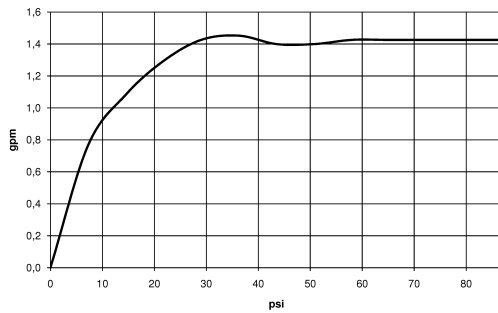

Rinsing spray set - Matte Black

27 718 970

mm [inches]

Flow rate chart

Codes & Standards

NSF/ANSI 372

NSF/ANSI/CAN
61

Rinsing spray set - Matte Black