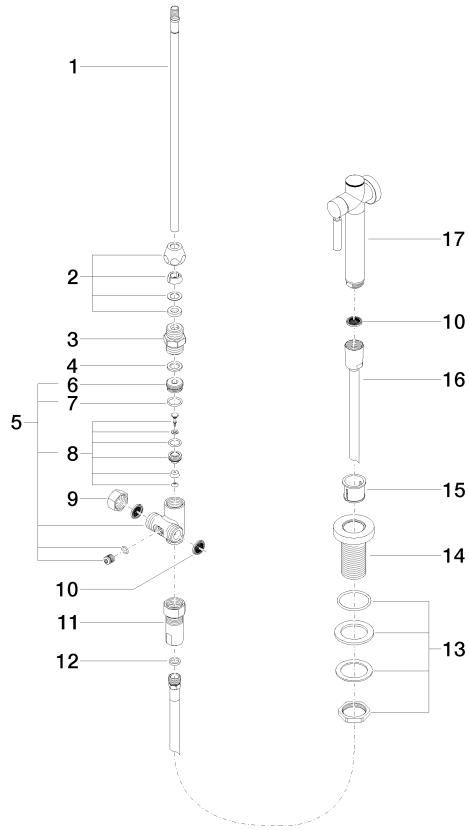

Rinsing spray set - Brushed Champagne (22kt Gold)

27 718 970

- with round rosette
- spray flow
- automatic spout/shower diverter
- height of mixer 160 mm
- hole diameter rinsing spray 32mm
- fabric braided hose 1500 mm
- sprayface with anti-scaling system
- lead-free

Rinsing spray set - Brushed Champagne (22kt Gold)

27 718 970

mm [inches]

Flow rate chart

Codes & Standards

NSF/ANSI 372

NSF/ANSI/CAN
61

Rinsing spray set - Brushed Champagne (22kt Gold)

27 718 970

Certificates

IAPMO_N-4976. IAPMO_6397.

Rinsing spray set - Brushed Champagne (22kt Gold)

27 718 970

Parts for other
finishes can be found
here: [Chrome](#)

Rinsing spray set - Brushed Champagne (22kt Gold)

27 718 970

Spare parts list

No.	Item Number	Name	Quantity used	Delivery time
1	04 24 02 046 01-07	pipe	1	10
2	90 23 30 040 00-46	threaded connector	1	-
Spare part can no longer be ordered, please order the replacement item				
3	90 24 03 168 00 90	nipple	1	2
4	90 14 20 002 00 90	seal	1	2
5	90 17 09 046 10 90	diverter	1	2
6	09 24 04 112 10 90	nipple	1	2
7	90 14 10 033 00 90	seal	1	2
8	90 21 10 031 10 90	diverter	1	2
9	04 21 02 006 00 92	cap	1	2
10	09 23 01 039 90	sieve	3	2
11	90 24 03 241 00 90	nipple	1	2
12	90 14 20 019 00 90	seal	1	2
13	04 30 11 038 66 90	fixing set	1	2
14	09 30 01 085-46	rosette	1	30
15	90 18 40 085 00 90	sleeve	1	2
16	90 30 02 062 00-46	hose	1	-
Spare part can no longer be ordered, please order the replacement item				
17	90 12 11 098 11-46	shower	1	-
Spare part can no longer be ordered, please order the replacement item				