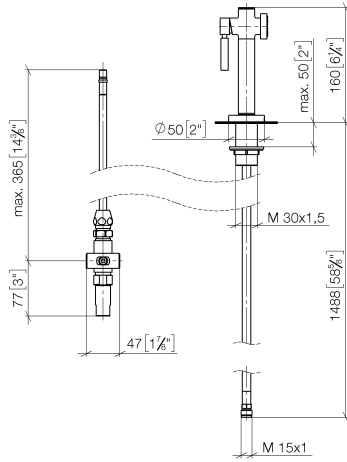

Rinsing spray set - Brushed Champagne (22kt Gold)

27 718 970

- with round rosette
- spray flow
- automatic spout/shower diverter
- height of mixer 160 mm
- hole diameter rinsing spray 32mm
- fabric braided hose 1500 mm
- sprayface with anti-scaling system
- lead-free

Can only be combined with 32800790, 33826888, 32815888, 20815892, 33826875.

Intrinsic protection against back flow.

Button has to be pressed while using.

Residual water may emerge from the spray after closing.

Rinsing spray set - Brushed Champagne (22kt Gold)

27 718 970

mm [inches]

Flow rate chart

Codes & Standards

NSF/ANSI 372

NSF/ANSI/CAN
61

Rinsing spray set - Brushed Champagne (22kt Gold)

27 718 970

Spare parts list

No.	Item Number	Name	Quantity used	Delivery time
1	04 24 02 046 01-07	pipe	1	10
2	90 23 30 040 00-46	threaded connector	1	-
Spare part can no longer be ordered, please order the replacement item				
3	90 24 03 168 00 90	nipple	1	2
4	90 14 20 002 00 90	seal	1	2
5	90 17 09 046 10 90	diverter	1	2
6	09 24 04 112 10 90	nipple	1	2
7	90 14 10 033 00 90	seal	1	2
8	90 21 10 031 10 90	diverter	1	2
9	04 21 02 006 00 92	cap	1	2
10	09 23 01 039 90	sieve	3	2
11	90 24 03 241 00 90	nipple	1	2
12	90 14 20 019 00 90	seal	1	2
13	04 30 11 038 66 90	fixing set	1	2
14	09 30 01 085-46	rosette	1	30
15	90 18 40 085 00 90	sleeve	1	2
16	90 30 02 062 00-46	hose	1	-
Spare part can no longer be ordered, please order the replacement item				
17	90 12 11 098 11-46	shower	1	-
Spare part can no longer be ordered, please order the replacement item				