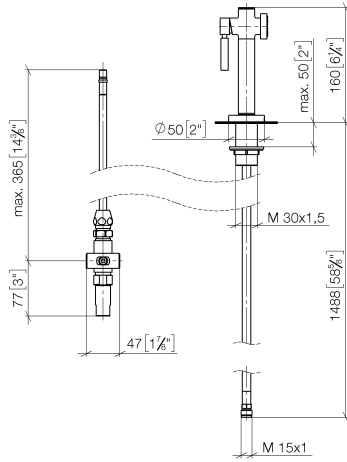

## Rinsing spray set - Champagne (22kt Gold)

27 718 970

- with round rosette
- spray flow
- automatic spout/shower diverter
- height of mixer 160 mm
- hole diameter rinsing spray 32mm
- fabric braided hose 1500 mm
- sprayface with anti-scaling system
- lead-free

Can only be combined with 32800790, 33826888, 32815888, 20815892, 33826875.

Intrinsic protection against back flow.

Button has to be pressed while using.

Residual water may emerge from the spray after closing.

## Rinsing spray set - Champagne (22kt Gold)

27 718 970

mm [inches]