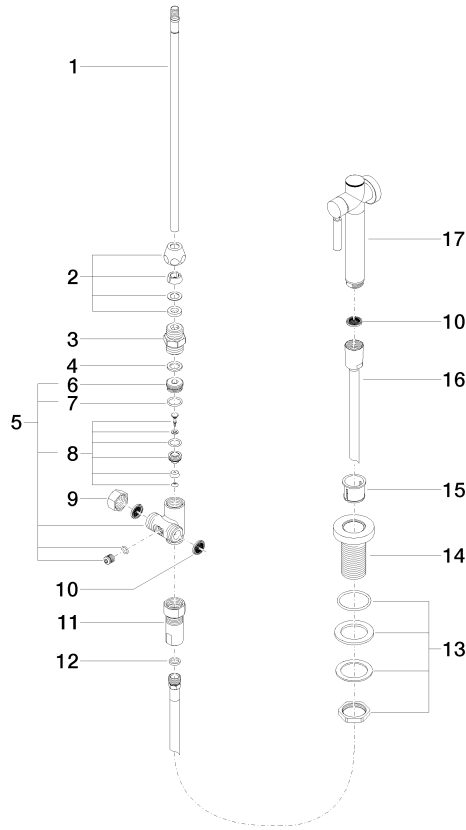

## Rinsing spray set - Champagne (22kt Gold)

27 718 970

- with round rosette
- spray flow
- automatic spout/shower diverter
- height of mixer 160 mm
- hole diameter rinsing spray 32mm
- fabric braided hose 1500 mm
- sprayface with anti-scaling system
- lead-free

## Rinsing spray set - Champagne (22kt Gold)

27 718 970

mm [inches]

### Flow rate chart

### Certificates

---

IAPMO\_N-4976. IAPMO\_6397.

**Rinsing spray set - Champagne (22kt Gold)**

27 718 970

Parts for other finishes can be found here: [Chrome](#)

**Spare parts list**

No.	Item Number	Name	Quantity used	Delivery time
1	04 24 02 046 01-07	pipe	1	10
2	90 23 30 040 00-47	threaded connector	1	30
3	90 24 03 168 00 90	nipple	1	2
4	90 14 20 002 00 90	seal	1	2
5	90 17 09 046 10 90	diverter	1	2
6	09 24 04 112 10 90	nipple	1	2
7	90 14 10 033 00 90	seal	1	2
8	90 21 10 031 10 90	diverter	1	2
9	04 21 02 006 00 92	cap	1	2
10	09 23 01 039 90	sieve	3	2
11	90 24 03 241 00 90	nipple	1	2
12	90 14 20 019 00 90	seal	1	2
13	04 30 11 038 66 90	fixing set	1	2
14	09 30 01 085-47	rosette	1	30
15	90 18 40 085 00 90	sleeve	1	2
16	90 30 02 062 00-47	hose	1	-
Spare part can no longer be ordered, please order the replacement item				
17	90 12 11 098 11-47	shower	1	-
Spare part can no longer be ordered, please order the replacement item				