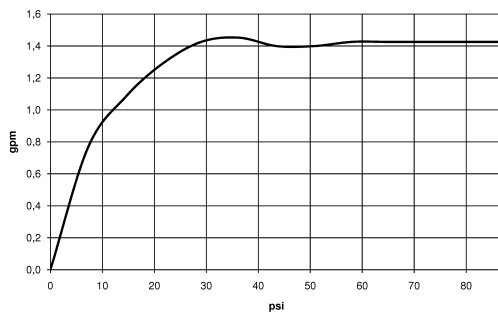

Rinsing spray set - Brushed Chrome

27 718 970

mm [inches]

Flow rate chart

Codes & Standards

NSF/ANSI 372

NSF/ANSI/CAN
61

Rinsing spray set - Brushed Chrome