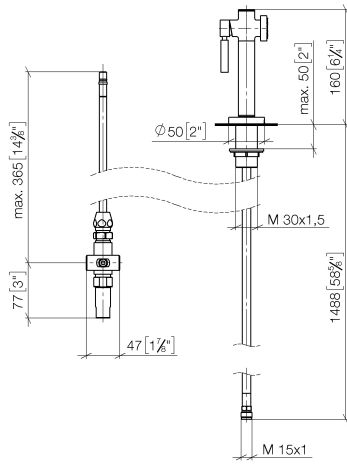

Rinsing spray set - Brushed Chrome

27 718 970

- with round rosette
- spray flow
- automatic spout/shower diverter
- height of mixer 160 mm
- hole diameter rinsing spray 32mm
- fabric braided hose 1500 mm
- sprayface with anti-scaling system
- lead-free

Can only be combined with 32800790, 33826888, 32815888, 20815892, 33826875.

Intrinsic protection against back flow.

Button has to be pressed while using.

Residual water may emerge from the spray after closing.

Rinsing spray set - Brushed Chrome

27 718 970

mm [inches]

Flow rate chart

Codes & Standards

NSF/ANSI 372

NSF/ANSI/CAN
61

Rinsing spray set - Brushed Chrome

27 718 970

Certificates

IAPMO_N-4976. IAPMO_6397.

Rinsing spray set - Brushed Chrome

27 718 970

Parts for other finishes can be found here: [Chrome](#)

Spare parts list

No.	Item Number	Name	Quantity used	Delivery time
1	04 24 02 046 01-07	pipe	1	10
2	90 23 30 040 00-93	threaded connector	1	20
3	90 24 03 168 00 90	nipple	1	2
4	90 14 20 002 00 90	seal	1	2
5	90 17 09 046 10 90	diverter	1	2
6	09 24 04 112 10 90	nipple	1	2
7	90 14 10 033 00 90	seal	1	2
8	90 21 10 031 10 90	diverter	1	2
9	04 21 02 006 00 92	cap	1	2
10	09 23 01 039 90	sieve	3	2
11	90 24 03 241 00 90	nipple	1	2
12	90 14 20 019 00 90	seal	1	2
13	04 30 11 038 66 90	fixing set	1	2
14	09 30 01 085-93	rosette	1	20
15	90 18 40 085 00 90	sleeve	1	2
16	90 30 02 062 00-93	hose	1	20
17	04 12 11 098 11-93	shower	1	60