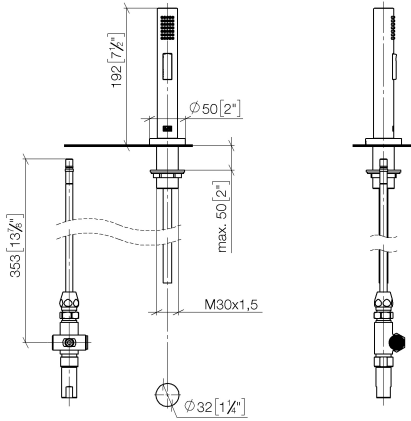

Rinsing spray set - Chrome

ELIO

27 721 970

Fits: ELIO, TARA, TARA ULTRA

- with round rosette
- spray flow
- automatic spout/shower diverter
- height of mixer 191 mm
- hole diameter rinsing spray 32mm
- fabric braided hose 1500 mm
- sprayface with anti-scaling system
- lead-free

Can only be combined with 33826790, 32800790, 33826888, 32815888, 20815892, 33826875.

Intrinsic protection against back flow.

Button has to be pressed while using.

	Chrome	27 721 970-00
	Brushed Platinum	27 721 970-06
	Platinum	27 721 970-08
	Durabrand (23kt Gold)	27 721 970-09
	Dark Chrome	27 721 970-19
	Brushed Durabrand (23kt Gold)	27 721 970-28
	Matte Black	27 721 970-33
	Brushed Champagne (22kt Gold)	27 721 970-46
	Champagne (22kt Gold)	27 721 970-47
	Brushed Chrome	27 721 970-93
	Brushed Dark Platinum	27 721 970-99

27 721 970

mm [inches]

Flow rate chart

Certificates

LGA_18901. Belgaqua_21-027- IAPMO_N-4976 (2). LGA_29572. IAPMO_6397.
27_3.

27 721 970

Spare parts list

No.	Item Number	Name	Quantity used	Delivery time
1	04 24 02 046 01-07	pipe	1	10
2	90 23 30 040 00-00	threaded connector	1	10
3	90 24 03 168 00 90	nipple	1	2
4	90 14 20 002 00 90	seal	1	2
5	90 17 09 046 10 90	diverter	1	2
6	09 24 04 112 10 90	nipple	1	2
7	90 14 10 033 00 90	seal	1	2
8	90 21 10 031 10 90	diverter	1	2
9	04 21 02 006 00 92	cap	1	2
10	09 23 01 039 90	sieve	2	2
11	90 24 03 241 00 90	nipple	1	2
12	90 14 20 019 00 90	seal	1	2
13	04 30 11 038 66 90	fixing set	1	2
14	12 720 970 90	Extension set -	1	60
15	09 30 01 285-00	rosette	1	10
16	90 18 40 085 00 90	sleeve	1	2
17	90 30 02 062 00-00	hose	1	2
18	04 12 11 158 00-00	shower	1	10