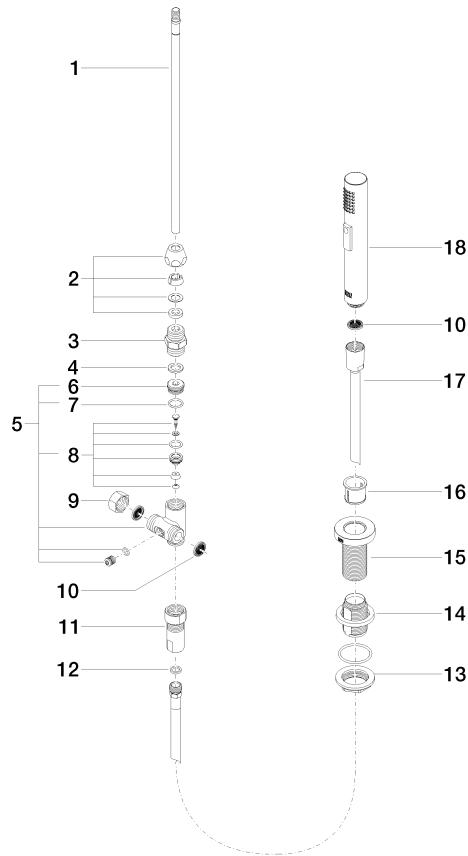

Rinsing spray set - Chrome

ELIO

27 721 970

Fits: ELIO, TARA, TARA ULTRA

- with round rosette
- spray flow
- automatic spout/shower diverter
- height of mixer 191 mm
- hole diameter rinsing spray 32mm
- fabric braided hose 1500 mm
- sprayface with anti-scaling system
- lead-free

Can only be combined with 33826790, 32800790, 33826888, 32815888, 20815892, 33826875.

Intrinsic protection against back flow.

Button has to be pressed while using.

	Chrome	27 721 970-00
	Brushed Platinum	27 721 970-06
	Platinum	27 721 970-08
	Durabrand (23kt Gold)	27 721 970-09
	Dark Chrome	27 721 970-19
	Brushed Durabrand (23kt Gold)	27 721 970-28
	Matte Black	27 721 970-33
	Brushed Champagne (22kt Gold)	27 721 970-46
	Champagne (22kt Gold)	27 721 970-47
	Brushed Chrome	27 721 970-93
	Brushed Dark Platinum	27 721 970-99

27 721 970

mm [inches]

Flow rate chart

Certificates

LGA_18901. Belgaqua_21-027- IAPMO_N-4976 (2). LGA_29572. IAPMO_6397.
27_3.

27 721 970

Spare parts list

No.	Item Number	Name	Quantity used	Delivery time
1	04 24 02 046 01-07	pipe	1	10
2	90 23 30 040 00-00	threaded connector	1	10
3	90 24 03 168 00 90	nipple	1	2
4	90 14 20 002 00 90	seal	1	2
5	90 17 09 046 10 90	diverter	1	2
6	09 24 04 112 10 90	nipple	1	2
7	90 14 10 033 00 90	seal	1	2
8	90 21 10 031 10 90	diverter	1	2
9	04 21 02 006 00 92	cap	1	2
10	09 23 01 039 90	sieve	2	2
11	90 24 03 241 00 90	nipple	1	2
12	90 14 20 019 00 90	seal	1	2
13	04 30 11 038 66 90	fixing set	1	2
14	12 720 970 90	Extension set -	1	60
15	09 30 01 285-00	rosette	1	10
16	90 18 40 085 00 90	sleeve	1	2
17	90 30 02 062 00-00	hose	1	2
18	04 12 11 158 00-00	shower	1	10