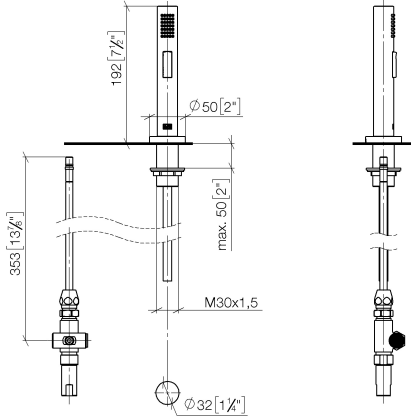

27 721 970

Fits: ELIO, TARA, TARA ULTRA

- with round rosette
- spray flow
- automatic spout/shower diverter
- height of mixer 191 mm
- hole diameter rinsing spray 32mm
- fabric braided hose 1500 mm
- sprayface with anti-scaling system
- lead-free

Can only be combined with 33826790, 32800790, 33826888, 32815888, 20815892, 33826875.

Intrinsic protection against back flow.

Button has to be pressed while using.

	Chrome	27 721 970-00
	Brushed Platinum	27 721 970-06
	Platinum	27 721 970-08
	Durabrand (23kt Gold)	27 721 970-09
	Dark Chrome	27 721 970-19
	Brushed Durabrand (23kt Gold)	27 721 970-28
	Matte Black	27 721 970-33
	Brushed Champagne (22kt Gold)	27 721 970-46
	Champagne (22kt Gold)	27 721 970-47
	Brushed Chrome	27 721 970-93
	Brushed Dark Platinum	27 721 970-99

27 721 970

mm [inches]

Flow rate chart

Certificates

LGA_18901.

Belgaqua_21-027-
27_3.

IAPMO_N-4976 (2).

LGA_29572.

IAPMO_6397.

27 721 970

Spare parts list

No.	Item Number	Name	Quantity used	Delivery time
1	04 24 02 046 01-07	pipe	1	10
2	90 23 30 040 00-00	threaded connector	1	10
3	90 24 03 168 00 90	nipple	1	2
4	90 14 20 002 00 90	seal	1	2
5	90 17 09 046 10 90	diverter	1	2
6	09 24 04 112 10 90	nipple	1	2
7	90 14 10 033 00 90	seal	1	2
8	90 21 10 031 10 90	diverter	1	2
9	04 21 02 006 00 92	cap	1	2
10	09 23 01 039 90	sieve	2	2
11	90 24 03 241 00 90	nipple	1	2
12	90 14 20 019 00 90	seal	1	2
13	04 30 11 038 66 90	fixing set	1	2
14	12 720 970 90	Extension set -	1	60
15	09 30 01 285-00	rosette	1	10
16	90 18 40 085 00 90	sleeve	1	2
17	90 30 02 062 00-00	hose	1	2
18	04 12 11 158 00-00	shower	1	10