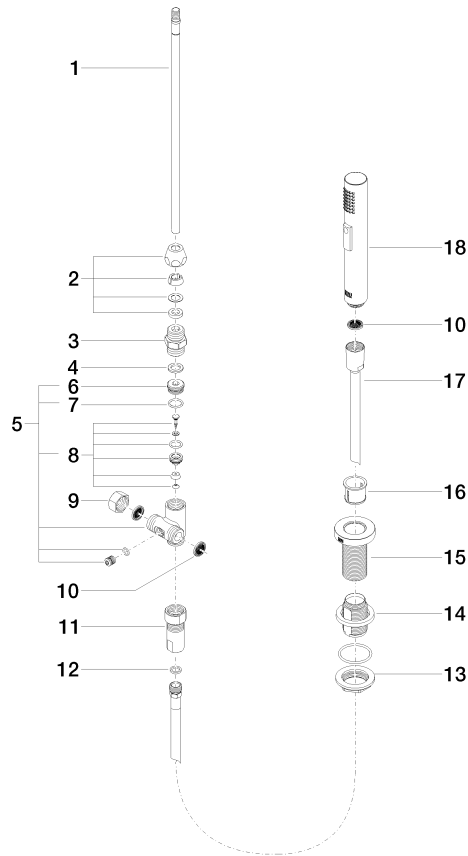

27 721 970

Fits: ELIO, TARA, TARA ULTRA

- with round rosette
- spray flow
- automatic spout/shower diverter
- height of mixer 191 mm
- hole diameter rinsing spray 32mm
- fabric braided hose 1500 mm
- sprayface with anti-scaling system
- lead-free

Can only be combined with 33826790, 32800790, 33826888, 32815888, 20815892, 33826875.

Intrinsic protection against back flow.

Button has to be pressed while using.

	Chrome	27 721 970-00
	Brushed Platinum	27 721 970-06
	Platinum	27 721 970-08
	Durabrand (23kt Gold)	27 721 970-09
	Dark Chrome	27 721 970-19
	Brushed Durabrand (23kt Gold)	27 721 970-28
	Matte Black	27 721 970-33
	Brushed Champagne (22kt Gold)	27 721 970-46
	Champagne (22kt Gold)	27 721 970-47
	Brushed Chrome	27 721 970-93
	Brushed Dark Platinum	27 721 970-99

27 721 970

mm [inches]

Flow rate chart

Certificates

LGA_18901.

Belgaqua_21-027-
27_3.

IAPMO_N-4976 (2).

LGA_29572.

IAPMO_6397.

27 721 970

Spare parts list

No.	Item Number	Name	Quantity used	Delivery time
1	04 24 02 046 01-07	pipe	1	10
2	90 23 30 040 00-00	threaded connector	1	10
3	90 24 03 168 00 90	nipple	1	2
4	90 14 20 002 00 90	seal	1	2
5	90 17 09 046 10 90	diverter	1	2
6	09 24 04 112 10 90	nipple	1	2
7	90 14 10 033 00 90	seal	1	2
8	90 21 10 031 10 90	diverter	1	2
9	04 21 02 006 00 92	cap	1	2
10	09 23 01 039 90	sieve	2	2
11	90 24 03 241 00 90	nipple	1	2
12	90 14 20 019 00 90	seal	1	2
13	04 30 11 038 66 90	fixing set	1	2
14	12 720 970 90	Extension set -	1	60
15	09 30 01 285-00	rosette	1	10
16	90 18 40 085 00 90	sleeve	1	2
17	90 30 02 062 00-00	hose	1	2
18	04 12 11 158 00-00	shower	1	10