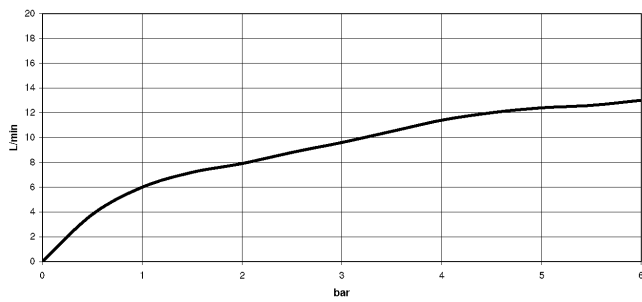

Can only be combined with 33826790, 32800790, 33826888, 32815888, 20815892, 33826875.

Intrinsic protection against back flow.

Button has to be pressed while using.

	Chrome	27 721 970-00
	Brushed Platinum	27 721 970-06
	Platinum	27 721 970-08
	Durabrand (23kt Gold)	27 721 970-09
	Dark Chrome	27 721 970-19
	Brushed Durabrand (23kt Gold)	27 721 970-28
	Matte Black	27 721 970-33
	Brushed Champagne (22kt Gold)	27 721 970-46
	Champagne (22kt Gold)	27 721 970-47
	Brushed Chrome	27 721 970-93
	Brushed Dark Platinum	27 721 970-99

27 721 970

mm [inches]

Flow rate chart

Certificates

LGA_18901.

Belgaqua_21-027-
27_3.

IAPMO_N-4976 (2).

LGA_29572.