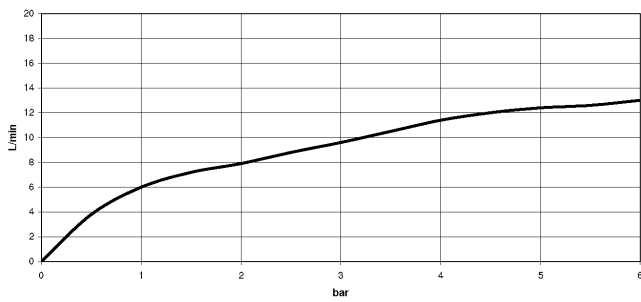

Can only be combined with 33826790, 32800790, 33826888, 32815888, 20815892, 33826875.

Intrinsic protection against back flow.

Button has to be pressed while using.

	Brushed Platinum	27 721 970-06
	Chrome	27 721 970-00
	Platinum	27 721 970-08
	Durabrace (23kt Gold)	27 721 970-09
	Dark Chrome	27 721 970-19
	Brushed Durabrace (23kt Gold)	27 721 970-28
	Matte Black	27 721 970-33
	Brushed Champagne (22kt Gold)	27 721 970-46
	Champagne (22kt Gold)	27 721 970-47
	Brushed Chrome	27 721 970-93
	Brushed Dark Platinum	27 721 970-99

27 721 970

mm [inches]

Flow rate chart

Codes & Standards

DIN 4109

EN 1717

ISO 3822

NSF372