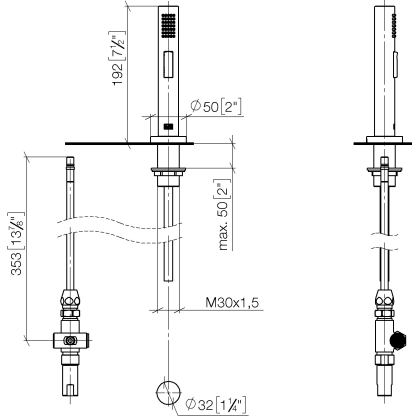

Rinsing spray set - Brushed Platinum

ELIO

27 721 970

Fits: ELIO, TARA, TARA ULTRA

- with round rosette
- spray flow
- automatic spout/shower diverter
- height of mixer 191 mm
- hole diameter rinsing spray 32mm
- fabric braided hose 1500 mm
- sprayface with anti-scaling system
- lead-free

Can only be combined with 33826790, 32800790, 33826888, 32815888, 20815892, 33826875.

Intrinsic protection against back flow.

Button has to be pressed while using.

	Brushed Platinum	27 721 970-06
	Chrome	27 721 970-00
	Platinum	27 721 970-08
	Durabrace (23kt Gold)	27 721 970-09
	Dark Chrome	27 721 970-19
	Brushed Durabrace (23kt Gold)	27 721 970-28
	Matte Black	27 721 970-33
	Brushed Champagne (22kt Gold)	27 721 970-46
	Champagne (22kt Gold)	27 721 970-47
	Brushed Chrome	27 721 970-93
	Brushed Dark Platinum	27 721 970-99

27 721 970

mm [inches]

Flow rate chart

Codes & Standards

DIN 4109

EN 1717

ISO 3822

NSF372

ELIO

27 721 970

Spare parts list

Product version up to 10/27/2020

Product version from 10/27/2020

No.	Item Number	Name	Quantity used	Delivery time
	90 17 09 046 11 90	diverter	12	2