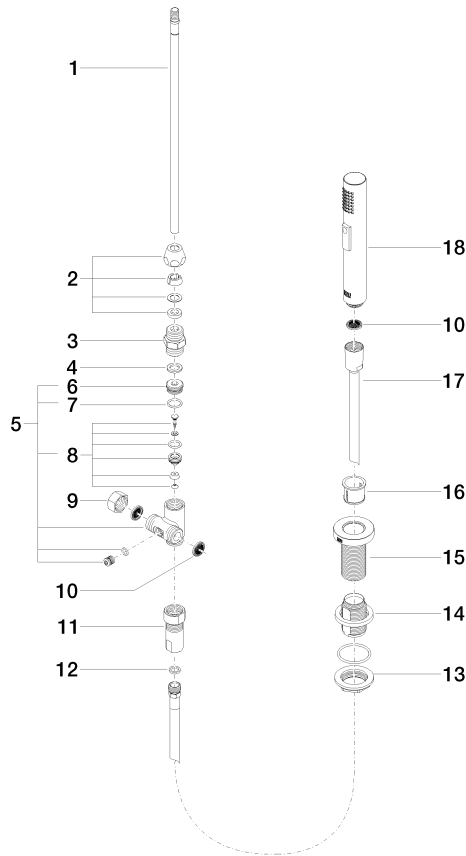

27 721 970

Fits: ELIO, TARA, TARA ULTRA

- with round rosette
- spray flow
- automatic spout/shower diverter
- height of mixer 191 mm
- hole diameter rinsing spray 32mm
- fabric braided hose 1500 mm
- sprayface with anti-scaling system
- lead-free

Can only be combined with 33826790, 32800790, 33826888, 32815888, 20815892, 33826875.

Intrinsic protection against back flow.

Button has to be pressed while using.

	Platinum	27 721 970-08
	Chrome	27 721 970-00
	Brushed Platinum	27 721 970-06
	Durabronze (23kt Gold)	27 721 970-09
	Dark Chrome	27 721 970-19
	Brushed Durabronze (23kt Gold)	27 721 970-28
	Matte Black	27 721 970-33
	Brushed Champagne (22kt Gold)	27 721 970-46
	Champagne (22kt Gold)	27 721 970-47
	Brushed Chrome	27 721 970-93
	Brushed Dark Platinum	27 721 970-99

27 721 970

mm [inches]

Flow rate chart

Certificates

LGA\_18901.

Belgaqua\_21-027-  
27\_3.

IAPMO\_N-4976 (2).

LGA\_29572.

IAPMO\_6397.

27 721 970

Parts for other finishes can be found here: [Chrome](#)

Spare parts list

No.	Item Number	Name	Quantity used	Delivery time
1	04 24 02 046 01-07	pipe	1	10
2	90 23 30 040 00-08	threaded connector	1	40
3	90 24 03 168 00 90	nipple	1	2
4	90 14 20 002 00 90	seal	1	2
5	90 17 09 046 10 90	diverter	1	2
6	09 24 04 112 10 90	nipple	1	2
7	90 14 10 033 00 90	seal	1	2
8	90 21 10 031 10 90	diverter	1	2
9	04 21 02 006 00 92	cap	1	2
10	09 23 01 039 90	sieve	2	2
11	90 24 03 241 00 90	nipple	1	2
12	90 14 20 019 00 90	seal	1	2
13	04 30 11 038 66 90	fixing set	1	2
14	12 720 970 90	Extension set -	1	60
15	09 30 01 285-08	rosette	1	40
16	90 18 40 085 00 90	sleeve	1	2
17	90 30 02 062 00-08	hose	1	40
18	04 12 11 158 00-08	shower	1	40