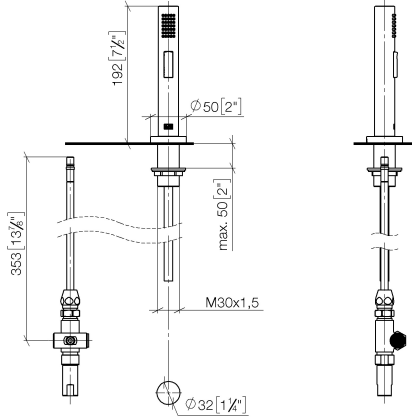

**Rinsing spray set - Durabron (23kt Gold)**

ELIO

27 721 970

Fits: ELIO, TARA, TARA ULTRA

- with round rosette
- spray flow
- automatic spout/shower diverter
- height of mixer 191 mm
- hole diameter rinsing spray 32mm
- fabric braided hose 1500 mm
- sprayface with anti-scaling system
- lead-free

Can only be combined with 33826790, 32800790, 33826888, 32815888, 20815892, 33826875.

Intrinsic protection against back flow.

Button has to be pressed while using.

	Durabron (23kt Gold)	27 721 970-09
	Chrome	27 721 970-00
	Brushed Platinum	27 721 970-06
	Platinum	27 721 970-08
	Dark Chrome	27 721 970-19
	Brushed Durabron (23kt Gold)	27 721 970-28
	Matte Black	27 721 970-33
	Brushed Champagne (22kt Gold)	27 721 970-46
	Champagne (22kt Gold)	27 721 970-47
	Brushed Chrome	27 721 970-93
	Brushed Dark Platinum	27 721 970-99

27 721 970

mm [inches]

Flow rate chart

Codes & Standards

DIN 4109

EN 1717

ISO 3822

NSF372

27 721 970

**Spare parts list**

**Product version from 10/27/2020**

No.	Item Number	Name	Quantity used	Delivery time
	90 17 09 046 11 90	diverter	12	2