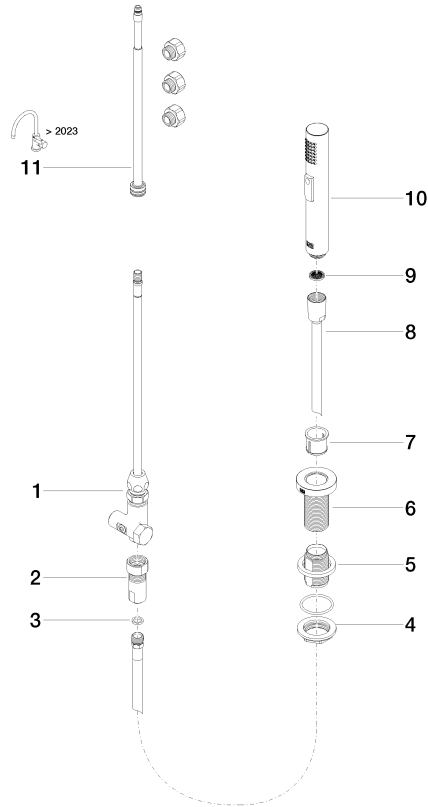

**Rinsing spray set - Durabron (23kt Gold)**

ELIO

27 721 970

Fits: ELIO, TARA, TARA ULTRA

- with round rosette
- spray flow
- automatic spout/shower diverter
- height of mixer 191 mm
- hole diameter rinsing spray 32mm
- fabric braided hose 1500 mm
- sprayface with anti-scaling system
- lead-free

27 721 970

mm [inches]

Flow rate chart

Codes & Standards

DIN 4109

EN 1717

ISO 3822

NSF372

IAPMO\_6

LGA\_18

Belgaqua\_21-027-2

27 721 970

**Product version from 10/27/2020**

Parts for other finishes can be found here: [Chrome](#)

Rinsing spray set - Durabrass (23kt Gold)

ELIO

27 721 970

**Spare parts list**

**Product version from 10/27/2020**

No.	Item Number	Name	Quantity used	Delivery time
	90 17 09 046 11 90	diverter	12	2