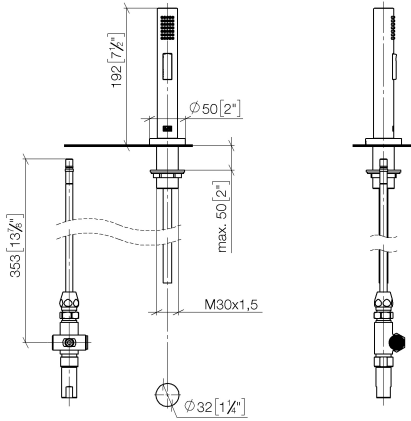

## Rinsing spray set - Brushed Durabron (23kt Gold)

ELIO

27 721 970

Fits: ELIO, TARA, TARA ULTRA

- with round rosette
- spray flow
- automatic spout/shower diverter
- height of mixer 191 mm
- hole diameter rinsing spray 32mm
- fabric braided hose 1500 mm
- sprayface with anti-scaling system
- lead-free

Can only be combined with 33826790, 32800790, 33826888, 32815888, 20815892, 33826875.

Intrinsic protection against back flow.

Button has to be pressed while using.

	Brushed Durabron (23kt Gold)	27 721 970-28
	Chrome	27 721 970-00
	Brushed Platinum	27 721 970-06
	Platinum	27 721 970-08
	Durabron (23kt Gold)	27 721 970-09
	Dark Chrome	27 721 970-19
	Matte Black	27 721 970-33
	Brushed Champagne (22kt Gold)	27 721 970-46
	Champagne (22kt Gold)	27 721 970-47
	Brushed Chrome	27 721 970-93
	Brushed Dark Platinum	27 721 970-99

27 721 970

mm [inches]

Flow rate chart

Certificates

LGA\_18901.      Belgaqua\_21-027-      IAPMO\_N-4976 (2).      LGA\_29572.      IAPMO\_6397.  
27\_3.

27 721 970

Parts for other finishes can be found here: [Chrome](#)

Spare parts list

No.	Item Number	Name	Quantity used	Delivery time
1	04 24 02 046 01-07	pipe	1	10
2	90 23 30 040 00-28	threaded connector	1	20
3	90 24 03 168 00 90	nipple	1	2
4	90 14 20 002 00 90	seal	1	2
5	90 17 09 046 10 90	diverter	1	2
6	09 24 04 112 10 90	nipple	1	2
7	90 14 10 033 00 90	seal	1	2
8	90 21 10 031 10 90	diverter	1	2
9	04 21 02 006 00 92	cap	1	2
10	09 23 01 039 90	sieve	2	2
11	90 24 03 241 00 90	nipple	1	2
12	90 14 20 019 00 90	seal	1	2
13	04 30 11 038 66 90	fixing set	1	2
14	12 720 970 90	Extension set -	1	60
15	09 30 01 285-28	rosette	1	20
16	90 18 40 085 00 90	sleeve	1	2
17	90 30 02 062 00-28	hose	1	20
18	04 12 11 158 00-28	shower	1	20