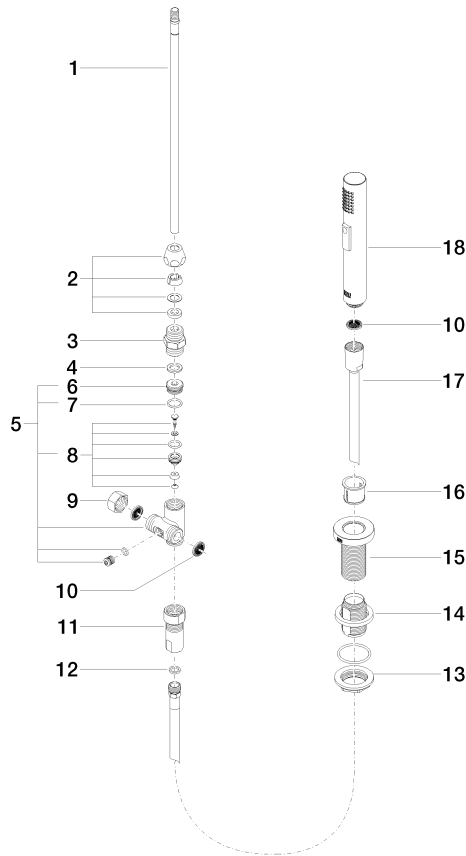

## Rinsing spray set - Brushed Durabron (23kt Gold)

ELIO

27 721 970

Fits: ELIO, TARA, TARA ULTRA

- with round rosette
- spray flow
- automatic spout/shower diverter
- height of mixer 191 mm
- hole diameter rinsing spray 32mm
- fabric braided hose 1500 mm
- sprayface with anti-scaling system
- lead-free

Can only be combined with 33826790, 32800790, 33826888, 32815888, 20815892, 33826875.

Intrinsic protection against back flow.

Button has to be pressed while using.

	Brushed Durabron (23kt Gold)	27 721 970-28
	Chrome	27 721 970-00
	Brushed Platinum	27 721 970-06
	Platinum	27 721 970-08
	Durabron (23kt Gold)	27 721 970-09
	Dark Chrome	27 721 970-19
	Matte Black	27 721 970-33
	Brushed Champagne (22kt Gold)	27 721 970-46
	Champagne (22kt Gold)	27 721 970-47
	Brushed Chrome	27 721 970-93
	Brushed Dark Platinum	27 721 970-99

27 721 970

mm [inches]

Flow rate chart

Certificates

LGA\_18901.      Belgaqua\_21-027-      IAPMO\_N-4976 (2).      LGA\_29572.      IAPMO\_6397.  
27\_3.

27 721 970

Parts for other finishes can be found here: [Chrome](#)

Spare parts list

No.	Item Number	Name	Quantity used	Delivery time
1	04 24 02 046 01-07	pipe	1	10
2	90 23 30 040 00-28	threaded connector	1	20
3	90 24 03 168 00 90	nipple	1	2
4	90 14 20 002 00 90	seal	1	2
5	90 17 09 046 10 90	diverter	1	2
6	09 24 04 112 10 90	nipple	1	2
7	90 14 10 033 00 90	seal	1	2
8	90 21 10 031 10 90	diverter	1	2
9	04 21 02 006 00 92	cap	1	2
10	09 23 01 039 90	sieve	2	2
11	90 24 03 241 00 90	nipple	1	2
12	90 14 20 019 00 90	seal	1	2
13	04 30 11 038 66 90	fixing set	1	2
14	12 720 970 90	Extension set -	1	60
15	09 30 01 285-28	rosette	1	20
16	90 18 40 085 00 90	sleeve	1	2
17	90 30 02 062 00-28	hose	1	20
18	04 12 11 158 00-28	shower	1	20