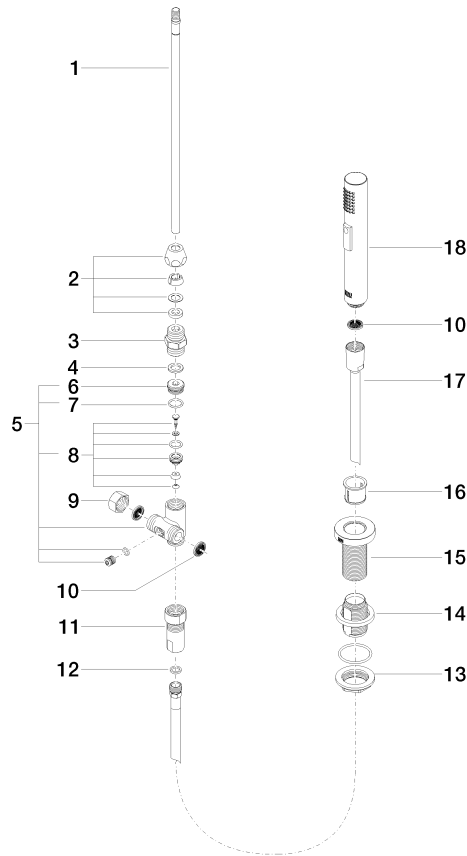

27 721 970

mm [inches]

Flow rate chart

Certificates

LGA\_18901.

Belgaqua\_21-027-  
27\_3.

IAPMO\_N-4976 (2).

LGA\_29572.

IAPMO\_6397.

27 721 970

Parts for other finishes can be found here: [Chrome](#)

Spare parts list

| No. | Item Number        | Name               | Quantity used | Delivery time |
|-----|--------------------|--------------------|---------------|---------------|
| 1   | 04 24 02 046 01-07 | pipe               | 1             | 10            |
| 2   | 90 23 30 040 00-33 | threaded connector | 1             | 30            |
| 3   | 90 24 03 168 00 90 | nipple             | 1             | 2             |
| 4   | 90 14 20 002 00 90 | seal               | 1             | 2             |
| 5   | 90 17 09 046 10 90 | diverter           | 1             | 2             |
| 6   | 09 24 04 112 10 90 | nipple             | 1             | 2             |
| 7   | 90 14 10 033 00 90 | seal               | 1             | 2             |
| 8   | 90 21 10 031 10 90 | diverter           | 1             | 2             |
| 9   | 04 21 02 006 00 92 | cap                | 1             | 2             |
| 10  | 09 23 01 039 90    | sieve              | 2             | 2             |
| 11  | 90 24 03 241 00 90 | nipple             | 1             | 2             |
| 12  | 90 14 20 019 00 90 | seal               | 1             | 2             |
| 13  | 04 30 11 038 66 90 | fixing set         | 1             | 2             |
| 14  | 12 720 970 90      | Extension set -    | 1             | 60            |
| 15  | 09 30 01 285-33    | rosette            | 1             | 2             |
| 16  | 90 18 40 085 00 90 | sleeve             | 1             | 2             |
| 17  | 90 30 02 062 00-33 | hose               | 1             | 30            |
| 18  | 04 12 11 158 00-33 | shower             | 1             | 2             |