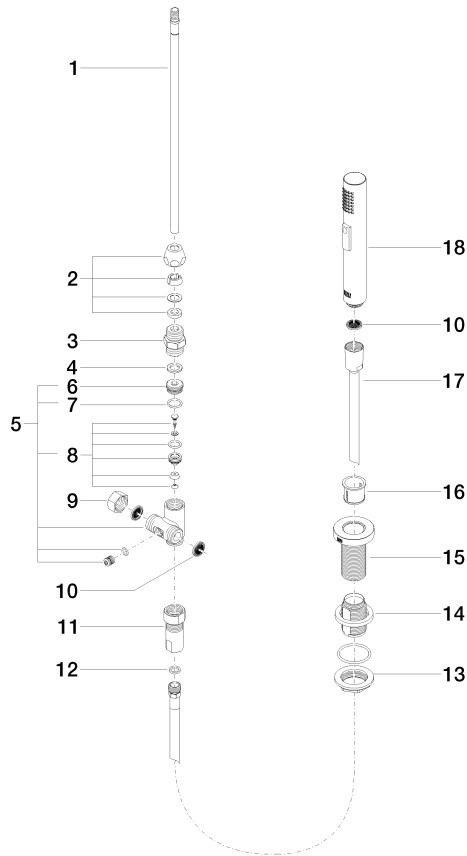

27 721 970

Fits: ELIO, TARA, TARA ULTRA

- with round rosette
- spray flow
- automatic spout/shower diverter
- height of mixer 191 mm
- hole diameter rinsing spray 32mm
- fabric braided hose 1500 mm
- sprayface with anti-scaling system
- lead-free

Can only be combined with 33826790, 32800790, 33826888, 32815888, 20815892, 33826875.

Intrinsic protection against back flow.

Button has to be pressed while using.

	Brushed Chrome	27 721 970-93
	Chrome	27 721 970-00
	Brushed Platinum	27 721 970-06
	Platinum	27 721 970-08
	Durabronze (23kt Gold)	27 721 970-09
	Dark Chrome	27 721 970-19
	Brushed Durabronze (23kt Gold)	27 721 970-28
	Matte Black	27 721 970-33
	Brushed Champagne (22kt Gold)	27 721 970-46
	Champagne (22kt Gold)	27 721 970-47
	Brushed Dark Platinum	27 721 970-99

27 721 970

mm [inches]

Flow rate chart

Certificates

LGA\_18901.

IAPMO\_N-4976 (2). LGA\_29572.

IAPMO\_6397.

27 721 970

Parts for other finishes can be found here: [Chrome](#)

Spare parts list

No.	Item Number	Name	Quantity used	Delivery time
1	04 24 02 046 01-07	pipe	1	10
2	90 23 30 040 00-93	threaded connector	1	20
3	90 24 03 168 00 90	nipple	1	2
4	90 14 20 002 00 90	seal	1	2
5	90 17 09 046 10 90	diverter	1	2
6	09 24 04 112 10 90	nipple	1	2
7	90 14 10 033 00 90	seal	1	2
8	90 21 10 031 10 90	diverter	1	2
9	04 21 02 006 00 92	cap	1	2
10	09 23 01 039 90	sieve	2	2
11	90 24 03 241 00 90	nipple	1	2
12	90 14 20 019 00 90	seal	1	2
13	04 30 11 038 66 90	fixing set	1	2
14	12 720 970 90	Extension set -	1	60
15	09 30 01 285-93	rosette	1	60
16	90 18 40 085 00 90	sleeve	1	2
17	90 30 02 062 00-93	hose	1	20
18	04 12 11 158 00-93	shower	1	20