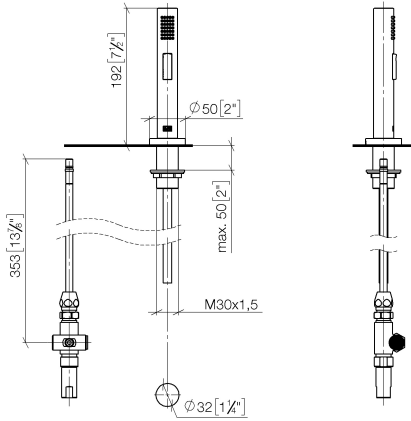

27 721 970

Fits: ELIO, TARA, TARA ULTRA

- with round rosette
- spray flow
- automatic spout/shower diverter
- height of mixer 191 mm
- hole diameter rinsing spray 32mm
- fabric braided hose 1500 mm
- sprayface with anti-scaling system
- lead-free

Can only be combined with 33826790, 32800790, 33826888, 32815888, 20815892, 33826875.

Intrinsic protection against back flow.

Button has to be pressed while using.

	Brushed Dark Platinum	27 721 970-99
	Chrome	27 721 970-00
	Brushed Platinum	27 721 970-06
	Platinum	27 721 970-08
	Durabronze (23kt Gold)	27 721 970-09
	Dark Chrome	27 721 970-19
	Brushed Durabronze (23kt Gold)	27 721 970-28
	Matte Black	27 721 970-33
	Brushed Champagne (22kt Gold)	27 721 970-46
	Champagne (22kt Gold)	27 721 970-47
	Brushed Chrome	27 721 970-93

27 721 970

mm [inches]

Flow rate chart

Certificates

LGA_18901.

Belgaqua_21-027-
27_3.

IAPMO_N-4976 (2).

LGA_29572.

IAPMO_6397.

27 721 970

Parts for other finishes can be found here: [Chrome](#)

Spare parts list

No.	Item Number	Name	Quantity used	Delivery time
1	04 24 02 046 01-07	pipe	1	10
2	90 23 30 040 00-99	threaded connector	1	30
3	90 24 03 168 00 90	nipple	1	2
4	90 14 20 002 00 90	seal	1	2
5	90 17 09 046 10 90	diverter	1	2
6	09 24 04 112 10 90	nipple	1	2
7	90 14 10 033 00 90	seal	1	2
8	90 21 10 031 10 90	diverter	1	2
9	04 21 02 006 00 92	cap	1	2
10	09 23 01 039 90	sieve	2	2
11	90 24 03 241 00 90	nipple	1	2
12	90 14 20 019 00 90	seal	1	2
13	04 30 11 038 66 90	fixing set	1	2
14	12 720 970 90	Extension set -	1	60
15	09 30 01 285-99	rosette	1	30
16	90 18 40 085 00 90	sleeve	1	2
17	90 30 02 062 00-99	hose	1	30
18	04 12 11 158 00-99	shower	1	30