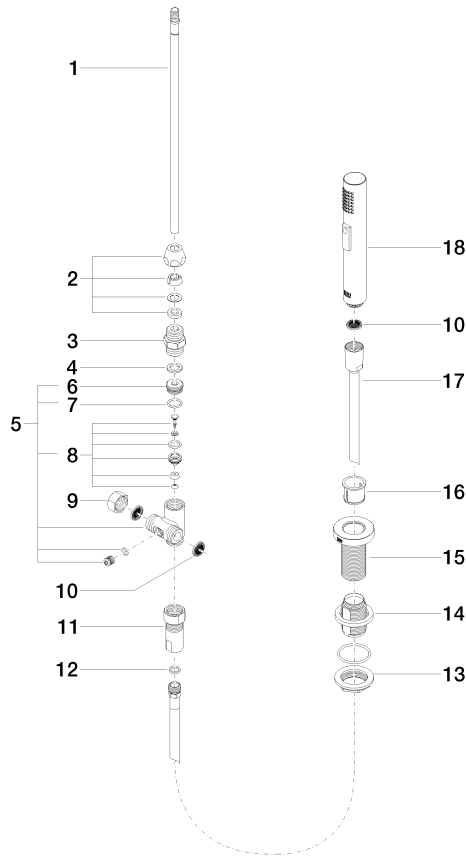

27 721 970

Fits: ELIO, TARA, TARA ULTRA

- with round rosette
- spray flow
- automatic spout/shower diverter
- height of mixer 191 mm
- hole diameter rinsing spray 32mm
- fabric braided hose 1500 mm
- sprayface with anti-scaling system
- lead-free

Can only be combined with 33826790, 32800790, 33826888, 32815888, 20815892, 33826875.

Intrinsic protection against back flow.

Button has to be pressed while using.

	Brushed Dark Platinum	27 721 970-99
	Chrome	27 721 970-00
	Brushed Platinum	27 721 970-06
	Platinum	27 721 970-08
	Durabronze (23kt Gold)	27 721 970-09
	Dark Chrome	27 721 970-19
	Brushed Durabronze (23kt Gold)	27 721 970-28
	Matte Black	27 721 970-33
	Brushed Champagne (22kt Gold)	27 721 970-46
	Champagne (22kt Gold)	27 721 970-47
	Brushed Chrome	27 721 970-93

27 721 970

mm [inches]

Flow rate chart

Certificates

LGA_18901.

Belgaqua_21-027-
27_3.

IAPMO_N-4976 (2).

LGA_29572.

IAPMO_6397.

27 721 970

Parts for other finishes can be found here: [Chrome](#)

Spare parts list

No.	Item Number	Name	Quantity used	Delivery time
1	04 24 02 046 01-07	pipe	1	10
2	90 23 30 040 00-99	threaded connector	1	30
3	90 24 03 168 00 90	nipple	1	2
4	90 14 20 002 00 90	seal	1	2
5	90 17 09 046 10 90	diverter	1	2
6	09 24 04 112 10 90	nipple	1	2
7	90 14 10 033 00 90	seal	1	2
8	90 21 10 031 10 90	diverter	1	2
9	04 21 02 006 00 92	cap	1	2
10	09 23 01 039 90	sieve	2	2
11	90 24 03 241 00 90	nipple	1	2
12	90 14 20 019 00 90	seal	1	2
13	04 30 11 038 66 90	fixing set	1	2
14	12 720 970 90	Extension set -	1	60
15	09 30 01 285-99	rosette	1	30
16	90 18 40 085 00 90	sleeve	1	2
17	90 30 02 062 00-99	hose	1	30
18	04 12 11 158 00-99	shower	1	30