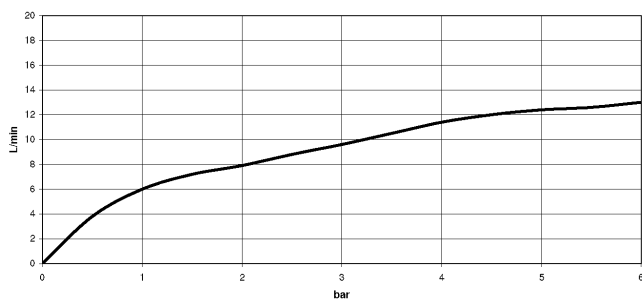

Can only be combined with 33826790, 32800790, 33826888, 32815888, 20815892, 33826875.

Intrinsic protection against back flow.

Button has to be pressed while using.

	Brushed Dark Platinum	27 721 970-99
	Chrome	27 721 970-00
	Brushed Platinum	27 721 970-06
	Platinum	27 721 970-08
	Durabronze (23kt Gold)	27 721 970-09
	Dark Chrome	27 721 970-19
	Brushed Durabronze (23kt Gold)	27 721 970-28
	Matte Black	27 721 970-33
	Brushed Champagne (22kt Gold)	27 721 970-46
	Champagne (22kt Gold)	27 721 970-47
	Brushed Chrome	27 721 970-93

27 721 970

mm [inches]

Flow rate chart

Certificates

LGA_18901.

Belgaqua_21-027-
27_3.

IAPMO_N-4976 (2).

LGA_29572.