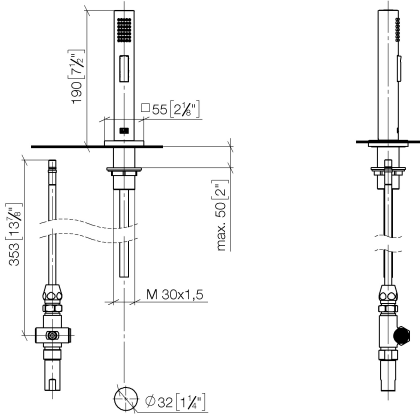

Rinsing spray set - Chrome

LOT

27 722 970

- with angular rosette
- spray flow
- automatic spout/shower diverter
- height of mixer 189 mm
- hole diameter rinsing spray 32mm
- fabric braided hose 1500 mm
- sprayface with anti-scaling system
- lead-free

Can only be combined with 32800680, 32843680.

Intrinsic protection against back flow.

Button has to be pressed while using.

	Chrome	27 722 970-00
	Brushed Platinum	27 722 970-06
	Platinum	27 722 970-08
	Durabrand (23kt Gold)	27 722 970-09
	Dark Chrome	27 722 970-19
	Brushed Durabrand (23kt Gold)	27 722 970-28
	Brushed Champagne (22kt Gold)	27 722 970-46
	Champagne (22kt Gold)	27 722 970-47
	Brushed Chrome	27 722 970-93
	Brushed Dark Platinum	27 722 970-99

27 722 970

mm [inches]

Flow rate chart

Certificates

Belgaqua_21-027- 27_3. IAPMO_N-4976 (2). LGA_29572. IAPMO_6397. LGA_38645.

Rinsing spray set - Chrome

LOT

27 722 970

Parts for other finishes can be found here: Brushed Platinum

Spare parts list

No.	Item Number	Name	Quantity used	Delivery time
1	04 24 02 046 01-07	pipe	1	10
2	90 23 30 040 00-00	threaded connector	1	10
3	90 24 03 168 00 90	nipple	1	2
4	90 14 20 002 00 90	seal	1	2
5	90 17 09 046 10 90	diverter	1	2
6	09 24 04 112 10 90	nipple	1	2
7	90 14 10 033 00 90	seal	1	2
8	90 21 10 031 10 90	diverter	1	2
9	04 21 02 006 00 92	cap	1	2
10	09 23 01 039 90	sieve	2	2
11	90 24 03 241 00 90	nipple	1	2
12	90 14 20 019 00 90	seal	1	2
13	04 23 10 032 46 90	fixing set	1	2
14	09 30 01 090-07	sleeve	1	30
16	90 18 40 085 00 90	sleeve	1	2
17	90 30 02 062 00-00	hose	1	2
18	04 12 11 158 00-00	shower	1	10