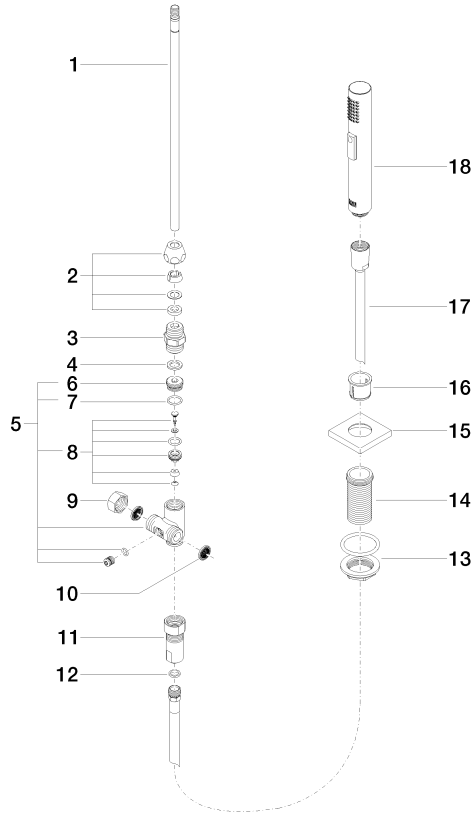

Rinsing spray set - Chrome

LOT

27 722 970

- with angular rosette
- spray flow
- automatic spout/shower diverter
- height of mixer 189 mm
- hole diameter rinsing spray 32mm
- fabric braided hose 1500 mm
- sprayface with anti-scaling system
- lead-free

Can only be combined with 32800680, 32843680.

Intrinsic protection against back flow.

Button has to be pressed while using.

	Chrome	27 722 970-00
	Brushed Platinum	27 722 970-06
	Platinum	27 722 970-08
	Durabrand (23kt Gold)	27 722 970-09
	Dark Chrome	27 722 970-19
	Brushed Durabrand (23kt Gold)	27 722 970-28
	Brushed Champagne (22kt Gold)	27 722 970-46
	Champagne (22kt Gold)	27 722 970-47
	Brushed Chrome	27 722 970-93
	Brushed Dark Platinum	27 722 970-99

27 722 970

mm [inches]

Flow rate chart

Certificates

Belgaqua_21-027- 27_3. IAPMO_N-4976 (2). LGA_29572. IAPMO_6397. LGA_38645.

Rinsing spray set - Chrome

LOT

27 722 970

Parts for other finishes can be found here: Brushed Platinum

Spare parts list

No.	Item Number	Name	Quantity used	Delivery time
1	04 24 02 046 01-07	pipe	1	10
2	90 23 30 040 00-00	threaded connector	1	10
3	90 24 03 168 00 90	nipple	1	2
4	90 14 20 002 00 90	seal	1	2
5	90 17 09 046 10 90	diverter	1	2
6	09 24 04 112 10 90	nipple	1	2
7	90 14 10 033 00 90	seal	1	2
8	90 21 10 031 10 90	diverter	1	2
9	04 21 02 006 00 92	cap	1	2
10	09 23 01 039 90	sieve	2	2
11	90 24 03 241 00 90	nipple	1	2
12	90 14 20 019 00 90	seal	1	2
13	04 23 10 032 46 90	fixing set	1	2
14	09 30 01 090-07	sleeve	1	30
16	90 18 40 085 00 90	sleeve	1	2
17	90 30 02 062 00-00	hose	1	2
18	04 12 11 158 00-00	shower	1	10