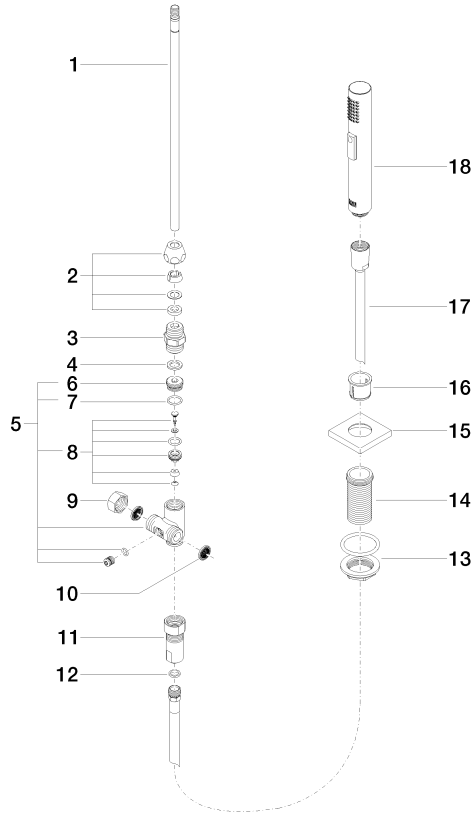

**Rinsing spray set - Brushed Platinum**

LOT

27 722 970

- with angular rosette
- spray flow
- automatic spout/shower diverter
- height of mixer 189 mm
- hole diameter rinsing spray 32mm
- fabric braided hose 1500 mm
- sprayface with anti-scaling system
- lead-free

Can only be combined with 32800680, 32843680.

Intrinsic protection against back flow.

Button has to be pressed while using.

	Brushed Platinum	27 722 970-06
	Chrome	27 722 970-00
	Platinum	27 722 970-08
	Durabross (23kt Gold)	27 722 970-09
	Dark Chrome	27 722 970-19
	Brushed Durabross (23kt Gold)	27 722 970-28
	Brushed Champagne (22kt Gold)	27 722 970-46
	Champagne (22kt Gold)	27 722 970-47
	Brushed Chrome	27 722 970-93
	Brushed Dark Platinum	27 722 970-99

27 722 970

mm [inches]

Flow rate chart

Certificates

Belgaqua\_21-027- 27\_3. IAPMO\_N-4976 (2). LGA\_29572. IAPMO\_6397. LGA\_38645.

27 722 970

Parts for other finishes can be found here: [Chrome](#)

Spare parts list

No.	Item Number	Name	Quantity used	Delivery time
1	04 24 02 046 01-07	pipe	1	10
2	90 23 30 040 00-06	threaded connector	1	10
3	90 24 03 168 00 90	nipple	1	2
4	90 14 20 002 00 90	seal	1	2
5	90 17 09 046 10 90	diverter	1	2
6	09 24 04 112 10 90	nipple	1	2
7	90 14 10 033 00 90	seal	1	2
8	90 21 10 031 10 90	diverter	1	2
9	04 21 02 006 00 92	cap	1	2
10	09 23 01 039 90	sieve	2	2
11	90 24 03 241 00 90	nipple	1	2
12	90 14 20 019 00 90	seal	1	2
13	04 23 10 032 46 90	fixing set	1	2
14	09 30 01 090-07	sleeve	1	30
16	90 18 40 085 00 90	sleeve	1	2
17	90 30 02 062 00-06	hose	1	10
18	04 12 11 158 00-06	shower	1	10