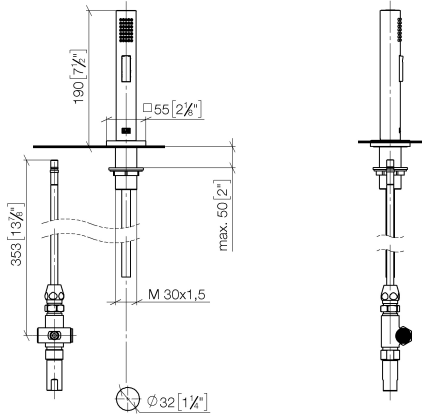

**Rinsing spray set - Brushed Platinum**

LOT

27 722 970

- with angular rosette
- spray flow
- automatic spout/shower diverter
- height of mixer 189 mm
- hole diameter rinsing spray 32mm
- fabric braided hose 1500 mm
- sprayface with anti-scaling system
- lead-free

Can only be combined with 32800680, 32843680.

Intrinsic protection against back flow.

Button has to be pressed while using.

	Brushed Platinum	27 722 970-06
	Chrome	27 722 970-00
	Platinum	27 722 970-08
	Durabross (23kt Gold)	27 722 970-09
	Dark Chrome	27 722 970-19
	Brushed Durabross (23kt Gold)	27 722 970-28
	Brushed Champagne (22kt Gold)	27 722 970-46
	Champagne (22kt Gold)	27 722 970-47
	Brushed Chrome	27 722 970-93
	Brushed Dark Platinum	27 722 970-99

27 722 970

mm [inches]

Flow rate chart

Certificates

Belgaqua\_21-027- 27\_3. IAPMO\_N-4976 (2). LGA\_29572. IAPMO\_6397. LGA\_38645.

27 722 970

Parts for other finishes can be found here: [Chrome](#)

Spare parts list

No.	Item Number	Name	Quantity used	Delivery time
1	04 24 02 046 01-07	pipe	1	10
2	90 23 30 040 00-06	threaded connector	1	10
3	90 24 03 168 00 90	nipple	1	2
4	90 14 20 002 00 90	seal	1	2
5	90 17 09 046 10 90	diverter	1	2
6	09 24 04 112 10 90	nipple	1	2
7	90 14 10 033 00 90	seal	1	2
8	90 21 10 031 10 90	diverter	1	2
9	04 21 02 006 00 92	cap	1	2
10	09 23 01 039 90	sieve	2	2
11	90 24 03 241 00 90	nipple	1	2
12	90 14 20 019 00 90	seal	1	2
13	04 23 10 032 46 90	fixing set	1	2
14	09 30 01 090-07	sleeve	1	30
16	90 18 40 085 00 90	sleeve	1	2
17	90 30 02 062 00-06	hose	1	10
18	04 12 11 158 00-06	shower	1	10