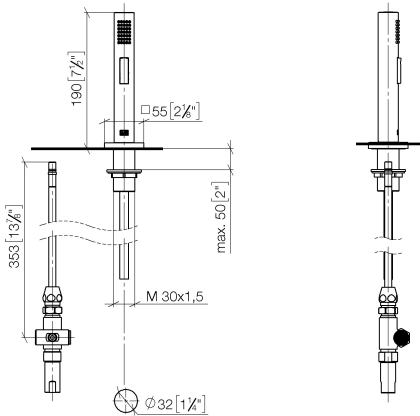

Rinsing spray set - Dark Chrome

LOT

27 722 970

- with angular rosette
- spray flow
- automatic spout/shower diverter
- height of mixer 189 mm
- hole diameter rinsing spray 32mm
- fabric braided hose 1500 mm
- sprayface with anti-scaling system
- lead-free

Can only be combined with 32800680, 32843680.

Intrinsic protection against back flow.

Button has to be pressed while using.

	Dark Chrome	27 722 970-19
	Chrome	27 722 970-00
	Brushed Platinum	27 722 970-06
	Platinum	27 722 970-08
	Durabronze (23kt Gold)	27 722 970-09
	Brushed Durabronze (23kt Gold)	27 722 970-28
	Brushed Champagne (22kt Gold)	27 722 970-46
	Champagne (22kt Gold)	27 722 970-47
	Brushed Chrome	27 722 970-93
	Brushed Dark Platinum	27 722 970-99

27 722 970

mm [inches]

Flow rate chart

Certificates

IAPMO_N-4976 (2). LGA_29572.

IAPMO_6397.

LGA_38645.

27 722 970