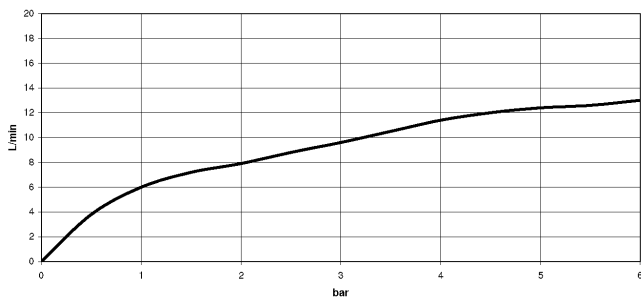

Rinsing spray set - Dark Chrome

LOT

27 722 970

- with angular rosette
- spray flow
- automatic spout/shower diverter
- height of mixer 189 mm
- hole diameter rinsing spray 32mm
- fabric braided hose 1500 mm
- sprayface with anti-scaling system
- lead-free

Can only be combined with 32800680, 32843680.

Intrinsic protection against back flow.

Button has to be pressed while using.

	Dark Chrome	27 722 970-19
	Chrome	27 722 970-00
	Brushed Platinum	27 722 970-06
	Platinum	27 722 970-08
	Durabronze (23kt Gold)	27 722 970-09
	Brushed Durabronze (23kt Gold)	27 722 970-28
	Brushed Champagne (22kt Gold)	27 722 970-46
	Champagne (22kt Gold)	27 722 970-47
	Brushed Chrome	27 722 970-93
	Brushed Dark Platinum	27 722 970-99

27 722 970

mm [inches]

Flow rate chart

Certificates

IAPMO_N-4976 (2). LGA_29572.

IAPMO_6397.

LGA_38645.

27 722 970