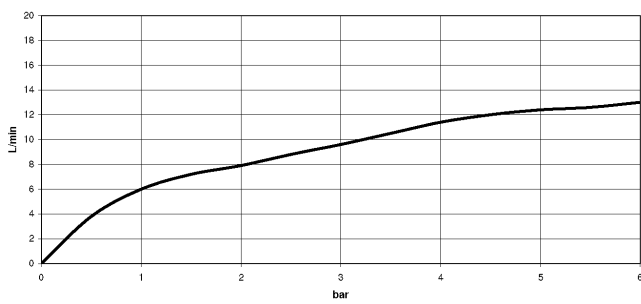

Can only be combined with 32800680, 32843680.

Intrinsic protection against back flow.

Button has to be pressed while using.

	Brushed Champagne (22kt Gold)	27 722 970-46
	Chrome	27 722 970-00
	Brushed Platinum	27 722 970-06
	Platinum	27 722 970-08
	Durabrand (23kt Gold)	27 722 970-09
	Dark Chrome	27 722 970-19
	Brushed Durabrand (23kt Gold)	27 722 970-28
	Champagne (22kt Gold)	27 722 970-47
	Brushed Chrome	27 722 970-93
	Brushed Dark Platinum	27 722 970-99

27 722 970

mm [inches]

Flow rate chart

Certificates

IAPMO_N-4976 (2). LGA_29572.

IAPMO_6397.

LGA_38645.

Rinsing spray set - Brushed Champagne (22kt Gold)