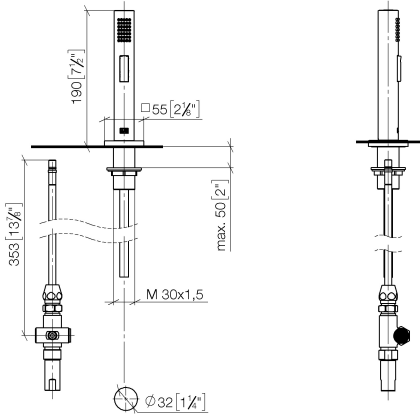

Rinsing spray set - Brushed Champagne (22kt Gold)

LOT

27 722 970

- with angular rosette
- spray flow
- automatic spout/shower diverter
- height of mixer 189 mm
- hole diameter rinsing spray 32mm
- fabric braided hose 1500 mm
- sprayface with anti-scaling system
- lead-free

Can only be combined with 32800680, 32843680.

Intrinsic protection against back flow.

Button has to be pressed while using.

	Brushed Champagne (22kt Gold)	27 722 970-46
	Chrome	27 722 970-00
	Brushed Platinum	27 722 970-06
	Platinum	27 722 970-08
	Durabrand (23kt Gold)	27 722 970-09
	Dark Chrome	27 722 970-19
	Brushed Durabrand (23kt Gold)	27 722 970-28
	Champagne (22kt Gold)	27 722 970-47
	Brushed Chrome	27 722 970-93
	Brushed Dark Platinum	27 722 970-99

27 722 970

mm [inches]

Flow rate chart

Certificates

IAPMO_N-4976 (2). LGA_29572.

IAPMO_6397.

LGA_38645.

Rinsing spray set - Brushed Champagne (22kt Gold)