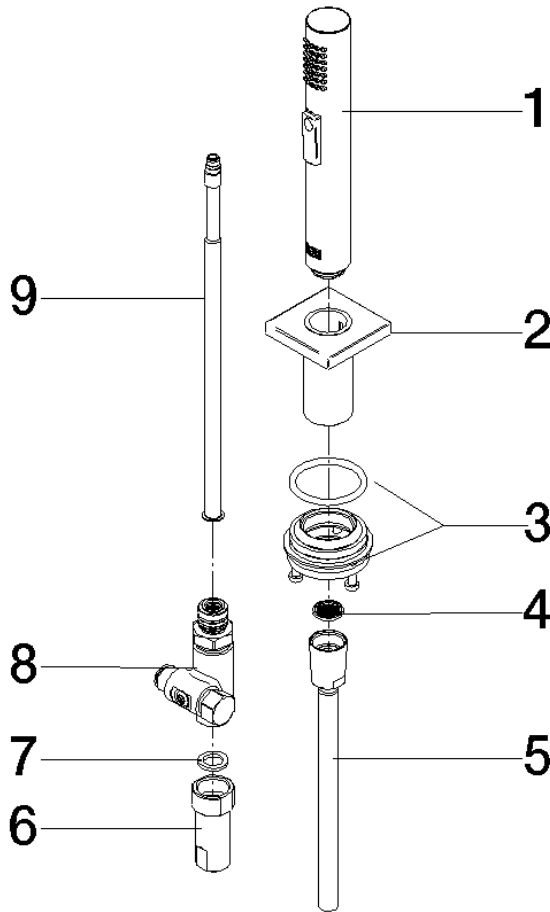

Rinsing spray set - Chrome

27 723 970

- with angular rosette
- spray flow
- automatic spout/shower diverter
- height of mixer 190 mm
- hole diameter rinsing spray 32mm
- fabric braided hose 1500 mm
- sprayface with anti-scaling system
- lead-free

Can only be combined with 33826680, 32815680.

Intrinsic protection against back flow.

Residual water may emerge from the spray after closing.

Operating unit can be positioned freely.

Button has to be pressed while using.

	Chrome	27 723 970-00
	Brushed Platinum	27 723 970-06
	Platinum	27 723 970-08
	Dark Chrome	27 723 970-19
	Brushed Durabronze (23kt Gold)	27 723 970-28
	Brushed Champagne (22kt Gold)	27 723 970-46
	Champagne (22kt Gold)	27 723 970-47
	Brushed Dark Platinum	27 723 970-99

Rinsing spray set - Chrome

27 723 970

mm [inches]

Rinsing spray set - Chrome

27 723 970

Parts for other finishes can be found here: [Brushed Platinum](#)

Spare parts list

No.	Item Number	Name	Quantity used	Delivery time
1	04 12 11 158 00-00	shower	1	10
2	90 27 78 011 00-00	shaft	1	-
Spare part can no longer be ordered, please order the replacement item				
3	90 30 10 058 00 90	fixing set	1	10
4	09 23 01 039 90	sieve	1	2
5	90 30 02 062 00-00	hose	1	2
6	90 24 03 241 00 90	nipple	1	2
7	90 14 20 026 00 90	seal	1	2
8	90 17 09 046 12 90	diverter	1	2
9	90 28 20 068 00 90	connection	1	2