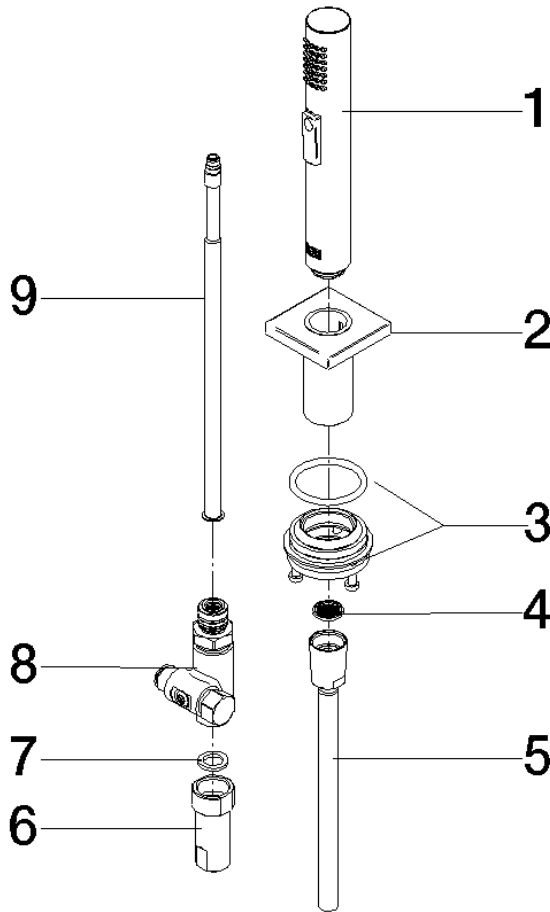

Rinsing spray set - Brushed Platinum

27 723 970

- with angular rosette
- spray flow
- automatic spout/shower diverter
- height of mixer 190 mm
- hole diameter rinsing spray 32mm
- fabric braided hose 1500 mm
- sprayface with anti-scaling system
- lead-free

Can only be combined with 33826680, 32815680.

Intrinsic protection against back flow.

Residual water may emerge from the spray after closing.

Operating unit can be positioned freely.

Button has to be pressed while using.

	Brushed Platinum	27 723 970-06
	Chrome	27 723 970-00
	Platinum	27 723 970-08
	Dark Chrome	27 723 970-19
	Brushed Durabronze (23kt Gold)	27 723 970-28
	Brushed Champagne (22kt Gold)	27 723 970-46
	Champagne (22kt Gold)	27 723 970-47
	Brushed Dark Platinum	27 723 970-99

Rinsing spray set - Brushed Platinum

27 723 970

mm [inches]

Rinsing spray set - Brushed Platinum

27 723 970

Parts for other finishes can be found here: [Chrome](#)

Spare parts list

No.	Item Number	Name	Quantity used	Delivery time
1	04 12 11 158 00-06	shower	1	10
2	90 27 78 011 00-06	shaft	1	-
Spare part can no longer be ordered, please order the replacement item				
3	90 30 10 058 00 90	fixing set	1	10
4	09 23 01 039 90	sieve	1	2
5	90 30 02 062 00-06	hose	1	10
6	90 24 03 241 00 90	nipple	1	2
7	90 14 20 026 00 90	seal	1	2
8	90 17 09 046 12 90	diverter	1	2
9	90 28 20 068 00 90	connection	1	2