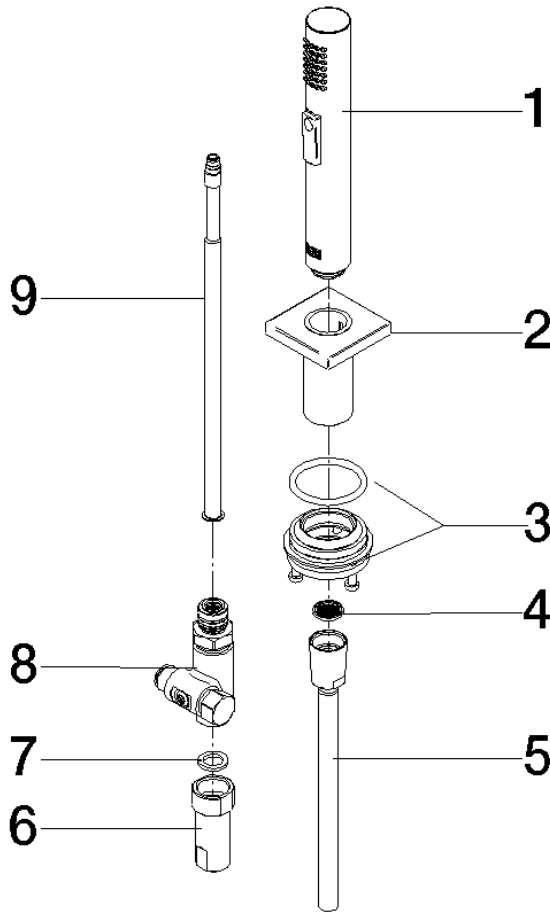

Rinsing spray set - Platinum

27 723 970

- with angular rosette
- spray flow
- automatic spout/shower diverter
- height of mixer 190 mm
- hole diameter rinsing spray 32mm
- fabric braided hose 1500 mm
- sprayface with anti-scaling system
- lead-free

Can only be combined with 33826680, 32815680.

Intrinsic protection against back flow.

Residual water may emerge from the spray after closing.

Operating unit can be positioned freely.

Button has to be pressed while using.

	Platinum	27 723 970-08
	Chrome	27 723 970-00
	Brushed Platinum	27 723 970-06
	Dark Chrome	27 723 970-19
	Brushed Durabronze (23kt Gold)	27 723 970-28
	Brushed Champagne (22kt Gold)	27 723 970-46
	Champagne (22kt Gold)	27 723 970-47
	Brushed Dark Platinum	27 723 970-99

Rinsing spray set - Platinum

27 723 970

mm [inches]

Rinsing spray set - Platinum

27 723 970

Parts for other finishes can be found here: [Chrome](#)

Spare parts list

No.	Item Number	Name	Quantity used	Delivery time
1	04 12 11 158 00-08	shower	1	40
2	90 27 78 011 00-08	shaft	1	-
Spare part can no longer be ordered, please order the replacement item				
3	90 30 10 058 00 90	fixing set	1	10
4	09 23 01 039 90	sieve	1	2
5	90 30 02 062 00-08	hose	1	40
6	90 24 03 241 00 90	nipple	1	2
7	90 14 20 026 00 90	seal	1	2
8	90 17 09 046 12 90	diverter	1	2
9	90 28 20 068 00 90	connection	1	2