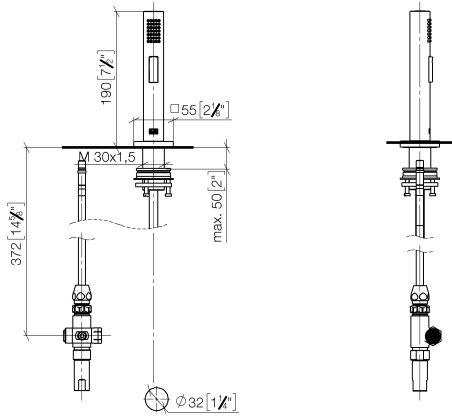

Rinsing spray set - Platinum

27 723 970

- with angular rosette
- spray flow
- automatic spout/shower diverter
- height of mixer 190 mm
- hole diameter rinsing spray 32mm
- fabric braided hose 1500 mm
- sprayface with anti-scaling system
- lead-free

Can only be combined with 33826680, 32815680.

Intrinsic protection against back flow.

Residual water may emerge from the spray after closing.

Operating unit can be positioned freely.

Button has to be pressed while using.

	Platinum	27 723 970-08
	Chrome	27 723 970-00
	Brushed Platinum	27 723 970-06
	Dark Chrome	27 723 970-19
	Brushed Durabronze (23kt Gold)	27 723 970-28
	Brushed Champagne (22kt Gold)	27 723 970-46
	Champagne (22kt Gold)	27 723 970-47
	Brushed Dark Platinum	27 723 970-99

Rinsing spray set - Platinum

27 723 970

mm [inches]

Rinsing spray set - Platinum

27 723 970

Parts for other finishes can be found here: [Chrome](#)

Spare parts list

No.	Item Number	Name	Quantity used	Delivery time
1	04 12 11 158 00-08	shower	1	40
2	90 27 78 011 00-08	shaft	1	-
Spare part can no longer be ordered, please order the replacement item				
3	90 30 10 058 00 90	fixing set	1	10
4	09 23 01 039 90	sieve	1	2
5	90 30 02 062 00-08	hose	1	40
6	90 24 03 241 00 90	nipple	1	2
7	90 14 20 026 00 90	seal	1	2
8	90 17 09 046 12 90	diverter	1	2
9	90 28 20 068 00 90	connection	1	2