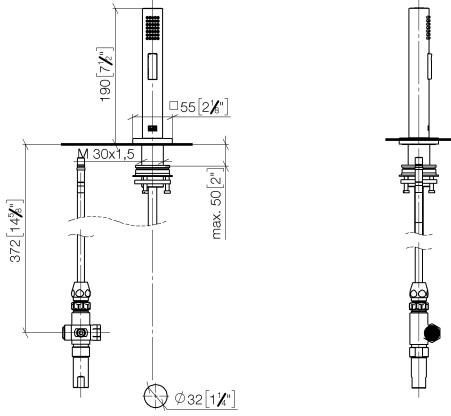

Rinsing spray set - Dark Chrome

27 723 970

- with angular rosette
- spray flow
- automatic spout/shower diverter
- height of mixer 190 mm
- hole diameter rinsing spray 32mm
- fabric braided hose 1500 mm
- sprayface with anti-scaling system
- lead-free

Can only be combined with 33826680, 32815680.

Intrinsic protection against back flow.

Residual water may emerge from the spray after closing.

Operating unit can be positioned freely.

Button has to be pressed while using.

Rinsing spray set - Dark Chrome

27 723 970

mm [inches]

Rinsing spray set - Dark Chrome

27 723 970

Product version from 2/1/2023

Parts for other finishes can be found here: [Chrome](#)

Rinsing spray set - Dark Chrome

27 723 970

Spare parts list

Product version from 2/1/2023

No.	Item Number	Name	Quantity used	Delivery time
	04 12 11 158 00-19	shower	9	60