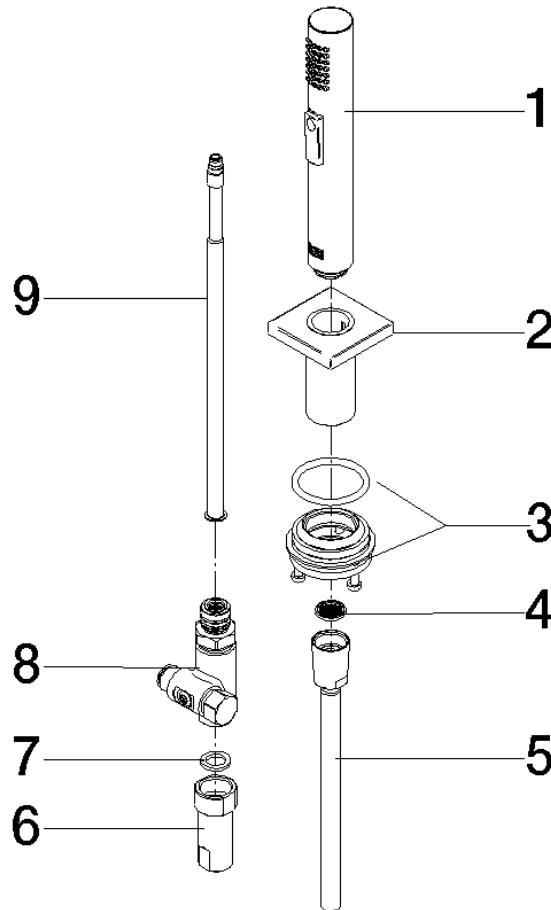

Rinsing spray set - Dark Chrome

27 723 970

- with angular rosette
- spray flow
- automatic spout/shower diverter
- height of mixer 190 mm
- hole diameter rinsing spray 32mm
- fabric braided hose 1500 mm
- sprayface with anti-scaling system
- lead-free

Can only be combined with 33826680, 32815680.

Intrinsic protection against back flow.

Residual water may emerge from the spray after closing.

Operating unit can be positioned freely.

Button has to be pressed while using.

Rinsing spray set - Dark Chrome

27 723 970

mm [inches]

Rinsing spray set - Dark Chrome

27 723 970

Product version from 2/1/2023

Parts for other finishes can be found here: [Chrome](#)

Rinsing spray set - Dark Chrome

27 723 970

Spare parts list

Product version from 2/1/2023

No.	Item Number	Name	Quantity used	Delivery time
	04 12 11 158 00-19	shower	9	60