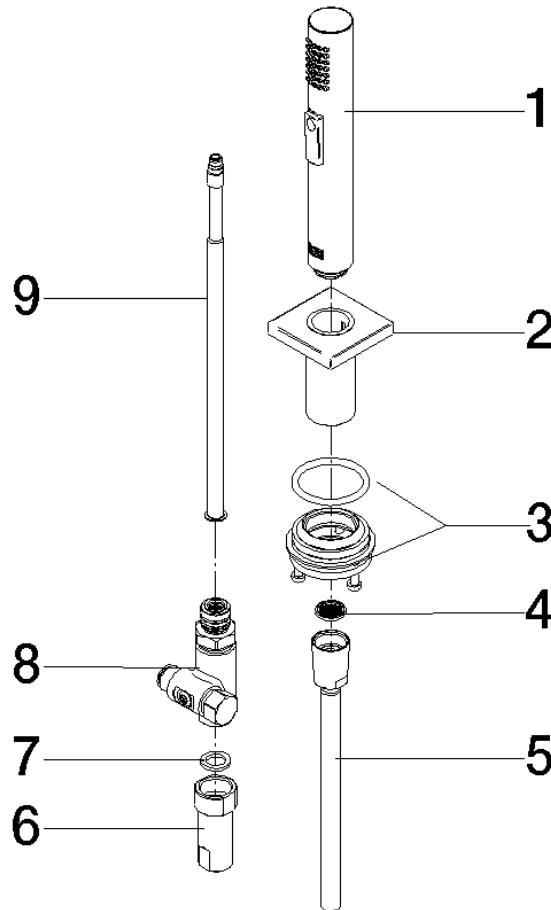

Rinsing spray set - Brushed Durabron (23kt Gold)

27 723 970

- with angular rosette
- spray flow
- automatic spout/shower diverter
- height of mixer 190 mm
- hole diameter rinsing spray 32mm
- fabric braided hose 1500 mm
- sprayface with anti-scaling system
- lead-free

Can only be combined with 33826680, 32815680.

Intrinsic protection against back flow.

Residual water may emerge from the spray after closing.

Operating unit can be positioned freely.

Button has to be pressed while using.

Rinsing spray set - Brushed Durabronz (23kt Gold)

27 723 970

mm [inches]

Rinsing spray set - Brushed Durabronz (23kt Gold)

27 723 970

Product version from 2/1/2023

Parts for other finishes can be found here: [Chrome](#)

Rinsing spray set - Brushed Durabronz (23kt Gold)

27 723 970

Spare parts list

Product version from 2/1/2023

No.	Item Number	Name	Quantity used	Delivery time
	04 12 11 158 00-28	shower	9	20