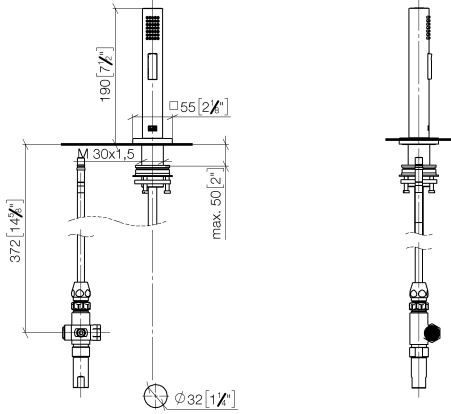

Rinsing spray set - Brushed Durabron (23kt Gold)

27 723 970

- with angular rosette
- spray flow
- automatic spout/shower diverter
- height of mixer 190 mm
- hole diameter rinsing spray 32mm
- fabric braided hose 1500 mm
- sprayface with anti-scaling system
- lead-free

Can only be combined with 33826680, 32815680.

Intrinsic protection against back flow.

Residual water may emerge from the spray after closing.

Operating unit can be positioned freely.

Button has to be pressed while using.

Rinsing spray set - Brushed Durabronz (23kt Gold)

27 723 970

mm [inches]

Rinsing spray set - Brushed Durabronz (23kt Gold)

27 723 970

Product version from 2/1/2023

Parts for other finishes can be found here: [Chrome](#)