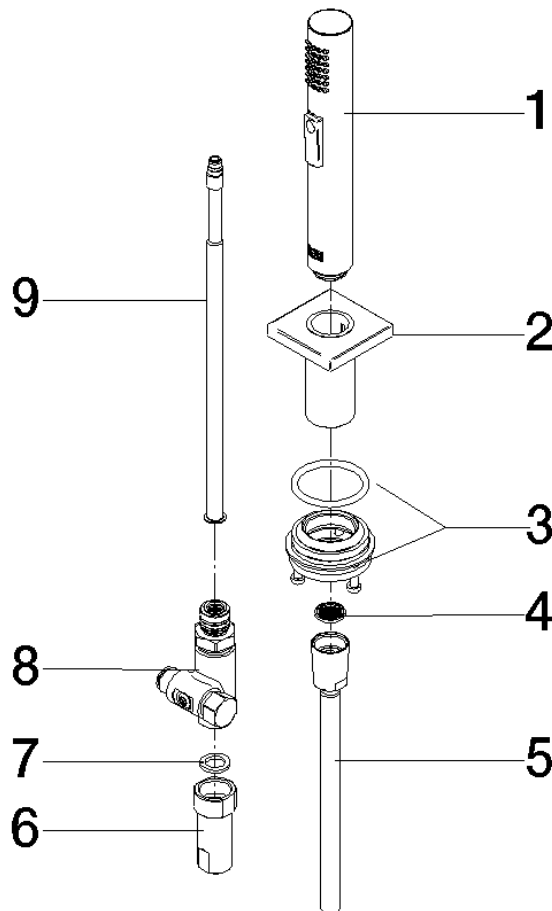

Rinsing spray set - Brushed Champagne (22kt Gold)

27 723 970

- with angular rosette
- spray flow
- automatic spout/shower diverter
- height of mixer 190 mm
- hole diameter rinsing spray 32mm
- fabric braided hose 1500 mm
- sprayface with anti-scaling system
- lead-free

Can only be combined with 33826680, 32815680.

Intrinsic protection against back flow.

Residual water may emerge from the spray after closing.

Operating unit can be positioned freely.

Button has to be pressed while using.

Rinsing spray set - Brushed Champagne (22kt Gold)

27 723 970

mm [inches]

Rinsing spray set - Brushed Champagne (22kt Gold)

27 723 970

Parts for other finishes can be found here: [Chrome](#)

Spare parts list

No.	Item Number	Name	Quantity used	Delivery time
1	04 12 11 158 00-46	shower	1	60
2	90 27 78 011 00-46	shaft	1	-
Spare part can no longer be ordered, please order the replacement item				
3	90 30 10 058 00 90	fixing set	1	10
4	09 23 01 039 90	sieve	1	2
5	90 30 02 062 00-46	hose	1	-
Spare part can no longer be ordered, please order the replacement item				
6	90 24 03 241 00 90	nipple	1	2
7	90 14 20 026 00 90	seal	1	2
8	90 17 09 046 12 90	diverter	1	2
9	90 28 20 068 00 90	connection	1	2