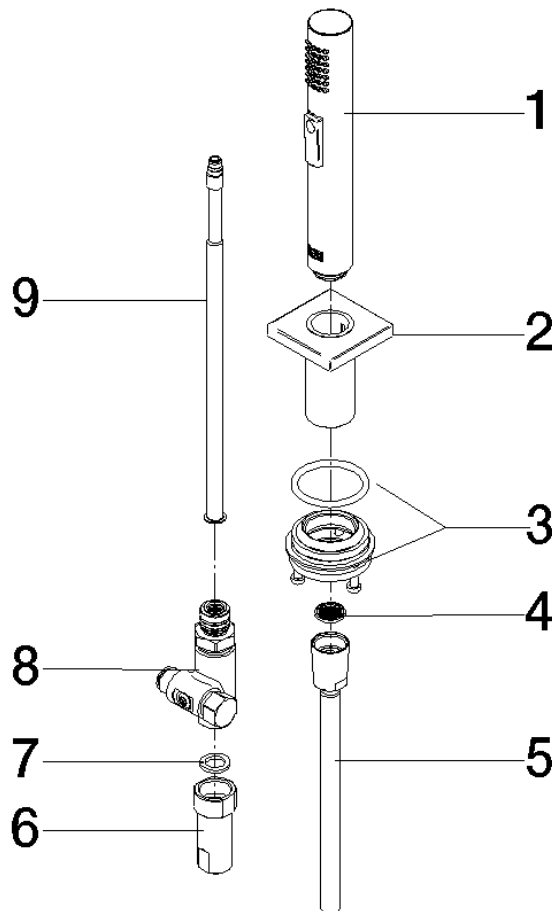

Rinsing spray set - Champagne (22kt Gold)

27 723 970

- with angular rosette
- spray flow
- automatic spout/shower diverter
- height of mixer 190 mm
- hole diameter rinsing spray 32mm
- fabric braided hose 1500 mm
- sprayface with anti-scaling system
- lead-free

Can only be combined with 33826680, 32815680.

Intrinsic protection against back flow.

Residual water may emerge from the spray after closing.

Operating unit can be positioned freely.

Button has to be pressed while using.

	Champagne (22kt Gold)	27 723 970-47
	Chrome	27 723 970-00
	Brushed Platinum	27 723 970-06
	Platinum	27 723 970-08
	Dark Chrome	27 723 970-19
	Brushed Durabronze (23kt Gold)	27 723 970-28
	Brushed Champagne (22kt Gold)	27 723 970-46
	Brushed Dark Platinum	27 723 970-99

Rinsing spray set - Champagne (22kt Gold)

27 723 970

mm [inches]

Rinsing spray set - Champagne (22kt Gold)

27 723 970

Parts for other finishes can be found here: [Chrome](#)

Spare parts list

No.	Item Number	Name	Quantity used	Delivery time
1	04 12 11 158 00-47	shower	1	60
2	90 27 78 011 00-47	shaft	1	-
Spare part can no longer be ordered, please order the replacement item				
3	90 30 10 058 00 90	fixing set	1	10
4	09 23 01 039 90	sieve	1	2
5	90 30 02 062 00-47	hose	1	-
Spare part can no longer be ordered, please order the replacement item				
6	90 24 03 241 00 90	nipple	1	2
7	90 14 20 026 00 90	seal	1	2
8	90 17 09 046 12 90	diverter	1	2
9	90 28 20 068 00 90	connection	1	2