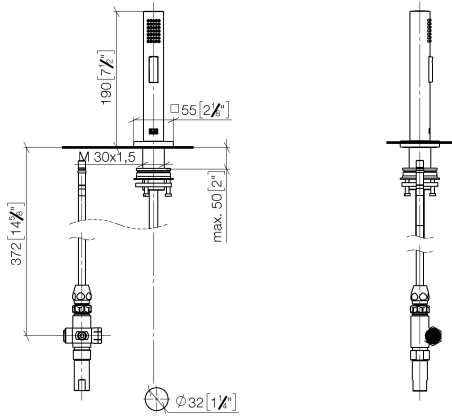

Rinsing spray set - Champagne (22kt Gold)

27 723 970

- with angular rosette
- spray flow
- automatic spout/shower diverter
- height of mixer 190 mm
- hole diameter rinsing spray 32mm
- fabric braided hose 1500 mm
- sprayface with anti-scaling system
- lead-free

Can only be combined with 33826680, 32815680.

Intrinsic protection against back flow.

Residual water may emerge from the spray after closing.

Operating unit can be positioned freely.

Button has to be pressed while using.

Rinsing spray set - Champagne (22kt Gold)

27 723 970

mm [inches]

Rinsing spray set - Champagne (22kt Gold)

27 723 970

Parts for other finishes can be found here: [Chrome](#)

Spare parts list

No.	Item Number	Name	Quantity used	Delivery time
1	04 12 11 158 00-47	shower	1	60
2	90 27 78 011 00-47	shaft	1	-
Spare part can no longer be ordered, please order the replacement item				
3	90 30 10 058 00 90	fixing set	1	10
4	09 23 01 039 90	sieve	1	2
5	90 30 02 062 00-47	hose	1	-
Spare part can no longer be ordered, please order the replacement item				
6	90 24 03 241 00 90	nipple	1	2
7	90 14 20 026 00 90	seal	1	2
8	90 17 09 046 12 90	diverter	1	2
9	90 28 20 068 00 90	connection	1	2