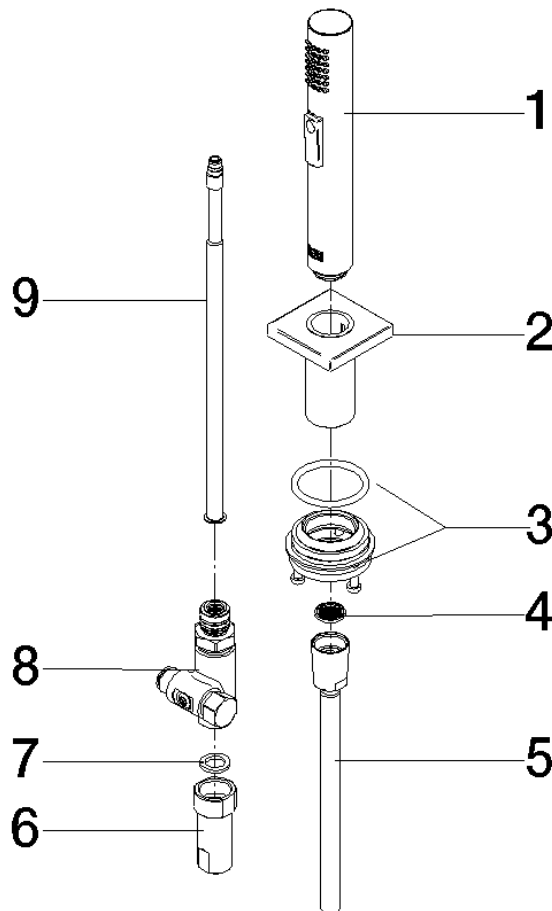

Rinsing spray set - Brushed Dark Platinum

27 723 970

- with angular rosette
- spray flow
- automatic spout/shower diverter
- height of mixer 190 mm
- hole diameter rinsing spray 32mm
- fabric braided hose 1500 mm
- sprayface with anti-scaling system
- lead-free

Can only be combined with 33826680, 32815680.

Intrinsic protection against back flow.

Residual water may emerge from the spray after closing.

Operating unit can be positioned freely.

Button has to be pressed while using.

	Brushed Dark Platinum	27 723 970-99
	Chrome	27 723 970-00
	Brushed Platinum	27 723 970-06
	Platinum	27 723 970-08
	Dark Chrome	27 723 970-19
	Brushed Durabronze (23kt Gold)	27 723 970-28
	Brushed Champagne (22kt Gold)	27 723 970-46
	Champagne (22kt Gold)	27 723 970-47

Rinsing spray set - Brushed Dark Platinum

27 723 970

mm [inches]

Rinsing spray set - Brushed Dark Platinum

27 723 970

Parts for other finishes can be found here: [Chrome](#)

Spare parts list

No.	Item Number	Name	Quantity used	Delivery time
1	04 12 11 158 00-99	shower	1	30
2	90 27 78 011 00-99	shaft	1	-
Spare part can no longer be ordered, please order the replacement item				
3	90 30 10 058 00 90	fixing set	1	10
4	09 23 01 039 90	sieve	1	2
5	90 30 02 062 00-99	hose	1	30
6	90 24 03 241 00 90	nipple	1	2
7	90 14 20 026 00 90	seal	1	2
8	90 17 09 046 12 90	diverter	1	2
9	90 28 20 068 00 90	connection	1	2