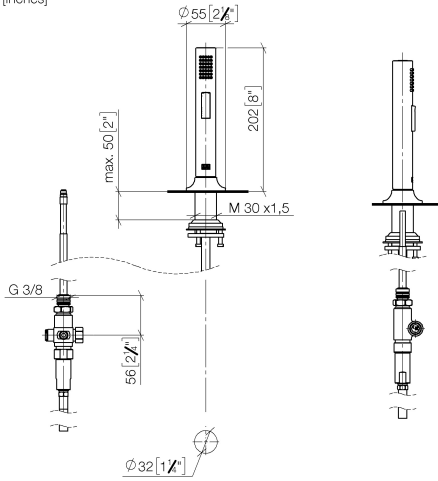

27 731 809

- with round rosette
- spray flow
- automatic spout/shower diverter
- height of mixer 202 mm
- hole diameter rinsing spray 32mm
- fabric braided hose 1500 mm
- sprayface with anti-scaling system
- lead-free

Can only be combined with 33810809, 33826809, 19815809, 19825809.

Intrinsic protection against back flow.

Residual water may emerge from the spray after closing.

Operating unit can be positioned freely.

Button has to be pressed while using.

27 731 809

mm [inches]