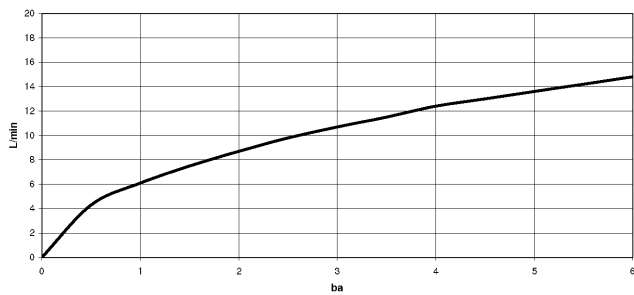

Rinsing spray set - Brushed Platinum

27 731 970

mm [inches]

Flow rate chart

Certificates

LGA_29572.

LGA_38643.

Belgaqua_24-005-
27_3.