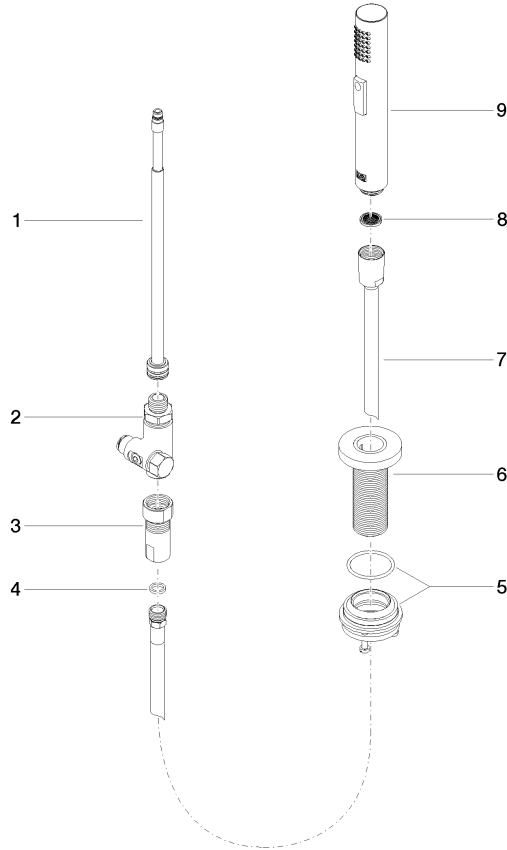

Rinsing spray set - Brushed Platinum

27 731 970

- with round rosette
- spray flow
- automatic spout/shower diverter
- height of mixer 191 mm
- hole diameter rinsing spray 32mm
- fabric braided hose 1500 mm
- sprayface with anti-scaling system
- lead-free

Button has to be pressed while using.

	Brushed Platinum	27 731 970-06
	Chrome	27 731 970-00
	Platinum	27 731 970-08
	Durabress (23kt Gold)	27 731 970-09
	Dark Chrome	27 731 970-19
	Brushed Durabress (23kt Gold)	27 731 970-28
	Matte Black	27 731 970-33
	Brushed Champagne (22kt Gold)	27 731 970-46
	Champagne (22kt Gold)	27 731 970-47
	Brushed Chrome	27 731 970-93
	Brushed Dark Platinum	27 731 970-99

Rinsing spray set - Brushed Platinum

27 731 970

mm [inches]

Flow rate chart

Certificates

LGA_29572.

LGA_38643.

Belgaqua_24-005-
27_3.

Rinsing spray set - Brushed Platinum

27 731 970

Parts for other finishes can be found here: [Chrome](#)

Spare parts list

No.	Item Number	Name	Quantity used	Delivery time
1	90 28 20 068 00 90	connection	1	2
2	90 17 09 046 12 90	diverter	1	2
3	90 24 03 241 00 90	nipple	1	2
4	90 14 20 019 00 90	seal	1	2
5	04 23 10 047 00 92	fixing set	1	60
6	90 27 86 001 00-06	rosette	1	-
Spare part can no longer be ordered, please order the replacement item				
7	90 30 02 062 00-06	hose	1	10
8	09 23 01 039 90	sieve	1	2
9	04 12 11 158 00-06	shower	1	10