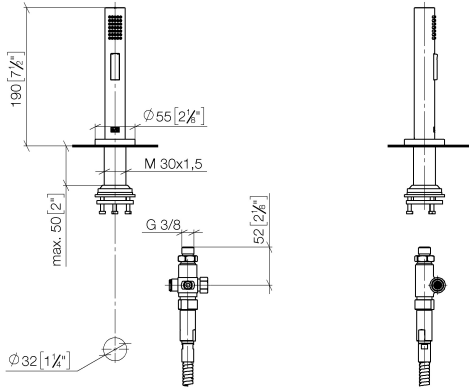

Rinsing spray set - Brushed Platinum

27 731 970

- with round rosette
- spray flow
- automatic spout/shower diverter
- height of mixer 191 mm
- hole diameter rinsing spray 32mm
- fabric braided hose 1500 mm
- sprayface with anti-scaling system
- lead-free

Can only be combined with 32815682, 33826861, 32815861, 33836888, 32816888, 20816892, 33836875, 32815875.

Intrinsic protection against back flow.

Residual water may emerge from the spray after closing.

Operating unit can be positioned freely.

Rinsing spray set - Brushed Platinum

27 731 970

mm [inches]

Flow rate chart

Certificates

LGA_29572.

LGA_38643.

Belgaqua_24-005-
27_3.

Rinsing spray set - Brushed Platinum

27 731 970

Parts for other finishes can be found here: [Chrome](#)

Spare parts list

No.	Item Number	Name	Quantity used	Delivery time
1	90 28 20 068 00 90	connection	1	2
2	90 17 09 046 12 90	diverter	1	2
3	90 24 03 241 00 90	nipple	1	2
4	90 14 20 019 00 90	seal	1	2
5	04 23 10 047 00 92	fixing set	1	60
6	90 27 86 001 00-06	rosette	1	-
Spare part can no longer be ordered, please order the replacement item				
7	90 30 02 062 00-06	hose	1	10
8	09 23 01 039 90	sieve	1	2
9	04 12 11 158 00-06	shower	1	10