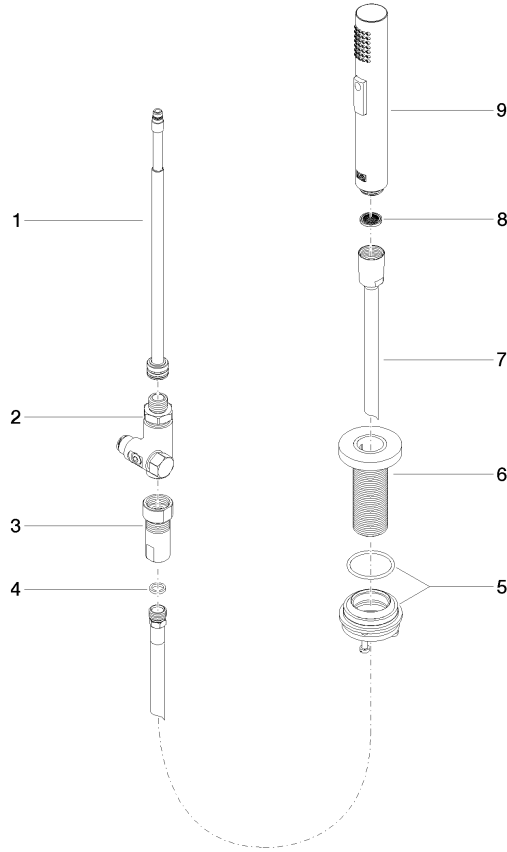

Rinsing spray set - Durabronss (23kt Gold)

27 731 970

- with round rosette
- spray flow
- automatic spout/shower diverter
- height of mixer 191 mm
- hole diameter rinsing spray 32mm
- fabric braided hose 1500 mm
- sprayface with anti-scaling system
- lead-free

Can only be combined with 32815682, 33826861, 32815861, 33836888, 32816888, 20816892, 33836875, 32815875.

Intrinsic protection against back flow.

Residual water may emerge from the spray after closing.

Operating unit can be positioned freely.

Rinsing spray set - Durabross (23kt Gold)

27 731 970

mm [inches]

Flow rate chart

Certificates

LGA_29572.

LGA_38643.

Belgaqua_24-005-
27_3.

Rinsing spray set - Durabronz (23kt Gold)

27 731 970

Parts for other finishes can be found here: [Chrome](#)

Spare parts list

No.	Item Number	Name	Quantity used	Delivery time
1	90 28 20 068 00 90	connection	1	2
2	90 17 09 046 12 90	diverter	1	2
3	90 24 03 241 00 90	nipple	1	2
4	90 14 20 019 00 90	seal	1	2
5	04 23 10 047 00 92	fixing set	1	60
6	90 27 86 001 00-09	rosette	1	-
Spare part can no longer be ordered, please order the replacement item				
7	90 30 02 062 00-09	hose	1	40
8	09 23 01 039 90	sieve	1	2
9	04 12 11 158 00-09	shower	1	40