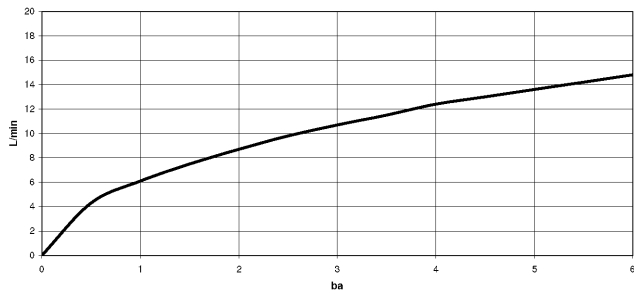

Rinsing spray set - Durabross (23kt Gold)

27 731 970

mm [inches]

Flow rate chart

Certificates

LGA_29572.

LGA_38643.

Belgaqua_24-005-
27_3.