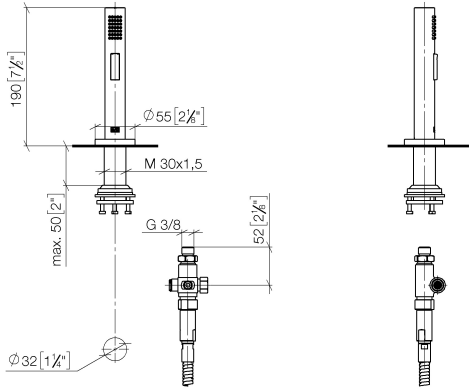

Rinsing spray set - Durabronss (23kt Gold)

27 731 970

- with round rosette
- spray flow
- automatic spout/shower diverter
- height of mixer 191 mm
- hole diameter rinsing spray 32mm
- fabric braided hose 1500 mm
- sprayface with anti-scaling system
- lead-free

Can only be combined with 32815682, 33826861, 32815861, 33836888, 32816888, 20816892, 33836875, 32815875.

Intrinsic protection against back flow.

Residual water may emerge from the spray after closing.

Operating unit can be positioned freely.

Rinsing spray set - Durabross (23kt Gold)

27 731 970

mm [inches]

Flow rate chart

Certificates

LGA_29572.

LGA_38643.

Belgaqua_24-005-
27_3.