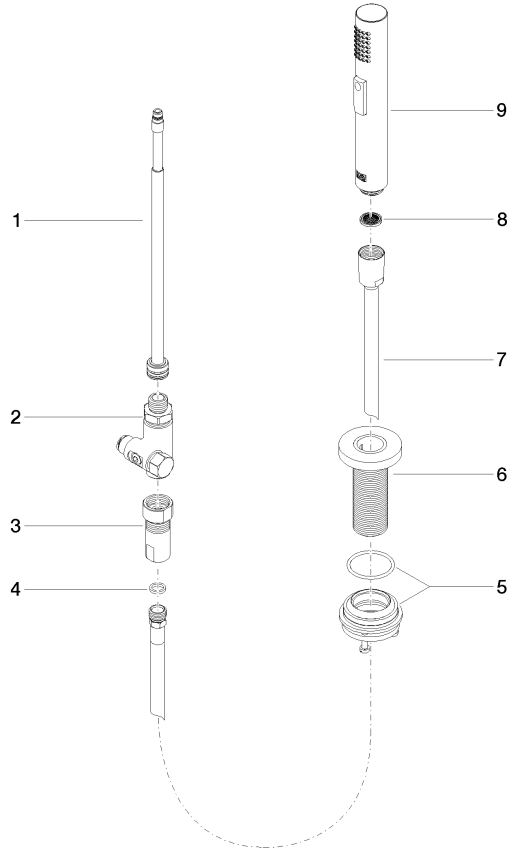

Rinsing spray set - Brushed Durabron (23kt Gold)

27 731 970

- with round rosette
- spray flow
- automatic spout/shower diverter
- height of mixer 191 mm
- hole diameter rinsing spray 32mm
- fabric braided hose 1500 mm
- sprayface with anti-scaling system
- lead-free

Can only be combined with 32815682, 33826861, 32815861, 33836888, 32816888, 20816892, 33836875, 32815875.

Intrinsic protection against back flow.

Residual water may emerge from the spray after closing.

Operating unit can be positioned freely.

Rinsing spray set - Brushed Durabron (23kt Gold)

27 731 970

mm [inches]

Flow rate chart

Certificates

LGA_29572.

LGA_38643.

Belgaqua_24-005-
27_3.

Rinsing spray set - Brushed Durabross (23kt Gold)

27 731 970

Parts for other finishes can be found here: [Chrome](#)

Spare parts list

| No. | Item Number | Name | Quantity used | Delivery time |
|--|--------------------|------------|---------------|---------------|
| 1 | 90 28 20 068 00 90 | connection | 1 | 2 |
| 2 | 90 17 09 046 12 90 | diverter | 1 | 2 |
| 3 | 90 24 03 241 00 90 | nipple | 1 | 2 |
| 4 | 90 14 20 019 00 90 | seal | 1 | 2 |
| 5 | 04 23 10 047 00 92 | fixing set | 1 | 60 |
| 6 | 90 27 86 001 00-28 | rosette | 1 | - |
| Spare part can no longer be ordered, please order the replacement item | | | | |
| 7 | 90 30 02 062 00-28 | hose | 1 | 20 |
| 8 | 09 23 01 039 90 | sieve | 1 | 2 |
| 9 | 04 12 11 158 00-28 | shower | 1 | 20 |