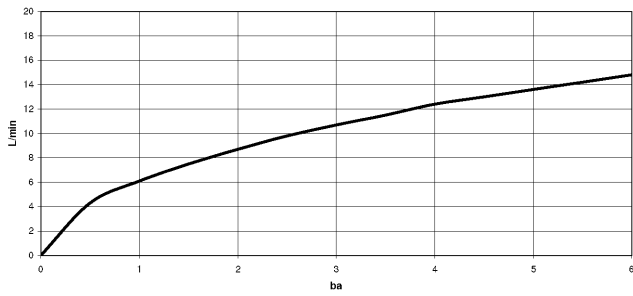

Rinsing spray set - Brushed Durabron (23kt Gold)

27 731 970

mm [inches]

Flow rate chart

Certificates

LGA_29572.

LGA_38643.

Belgaqua_24-005-
27_3.