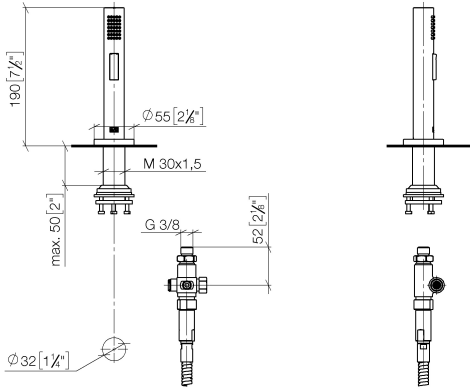

Rinsing spray set - Brushed Durabron (23kt Gold)

27 731 970

- with round rosette
- spray flow
- automatic spout/shower diverter
- height of mixer 191 mm
- hole diameter rinsing spray 32mm
- fabric braided hose 1500 mm
- sprayface with anti-scaling system
- lead-free

Can only be combined with 32815682, 33826861, 32815861, 33836888, 32816888, 20816892, 33836875, 32815875.

Intrinsic protection against back flow.

Residual water may emerge from the spray after closing.

Operating unit can be positioned freely.

Rinsing spray set - Brushed Durabron (23kt Gold)

27 731 970

mm [inches]

Flow rate chart

Certificates

LGA_29572.

LGA_38643.

Belgaqua_24-005-
27_3.