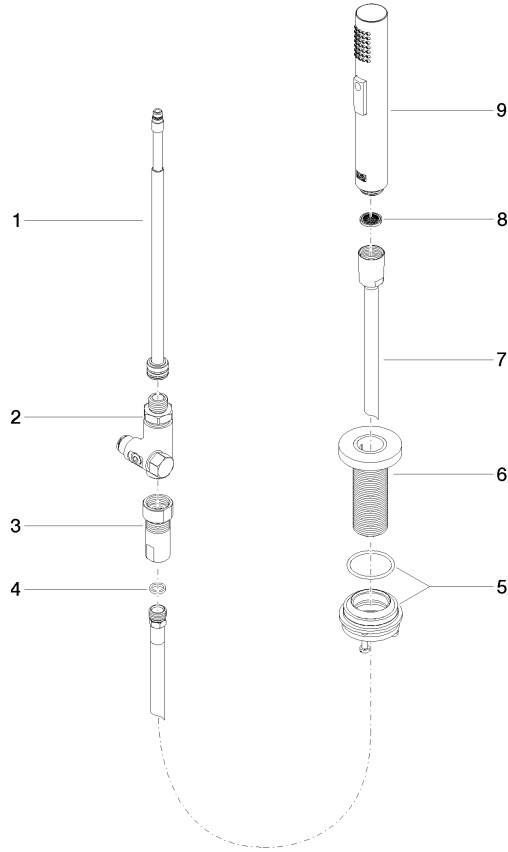

Rinsing spray set - Matte Black

27 731 970

- with round rosette
- spray flow
- automatic spout/shower diverter
- height of mixer 191 mm
- hole diameter rinsing spray 32mm
- fabric braided hose 1500 mm
- sprayface with anti-scaling system
- lead-free

Can only be combined with 32815682, 33826861, 32815861, 33836888, 32816888, 20816892, 33836875, 32815875.

Intrinsic protection against back flow.

Residual water may emerge from the spray after closing.

Operating unit can be positioned freely.

Rinsing spray set - Matte Black

27 731 970

mm [inches]

Flow rate chart

Certificates

LGA_29572.

LGA_38643.

Belgaqua_24-005-
27_3.

Rinsing spray set - Matte Black

27 731 970

Parts for other finishes can be found here: [Chrome](#)

Spare parts list

No.	Item Number	Name	Quantity used	Delivery time
1	90 28 20 068 00 90	connection	1	2
2	90 17 09 046 12 90	diverter	1	2
3	90 24 03 241 00 90	nipple	1	2
4	90 14 20 019 00 90	seal	1	2
5	04 23 10 047 00 92	fixing set	1	60
6	90 27 86 001 00-33	rosette	1	-
Spare part can no longer be ordered, please order the replacement item				
7	90 30 02 062 00-33	hose	1	30
8	09 23 01 039 90	sieve	1	2
9	04 12 11 158 00-33	shower	1	2