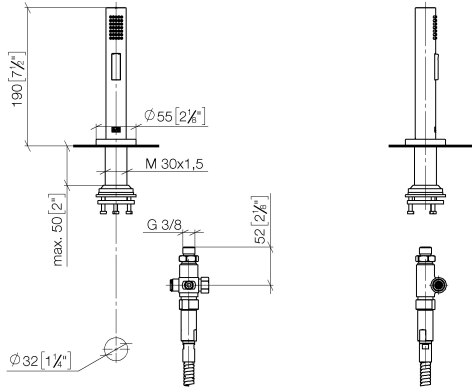

## Rinsing spray set - Brushed Champagne (22kt Gold)

27 731 970

- with round rosette
- spray flow
- automatic spout/shower diverter
- height of mixer 191 mm
- hole diameter rinsing spray 32mm
- fabric braided hose 1500 mm
- sprayface with anti-scaling system
- lead-free

Can only be combined with 32815682, 33826861, 32815861, 33836888, 32816888, 20816892, 33836875, 32815875.

Intrinsic protection against back flow.

Residual water may emerge from the spray after closing.

Operating unit can be positioned freely.

**Rinsing spray set - Brushed Champagne (22kt Gold)**

27 731 970

mm [inches]

**Flow rate chart**

**Codes & Standards**

DIN 4109

EN 1717

ISO 3822