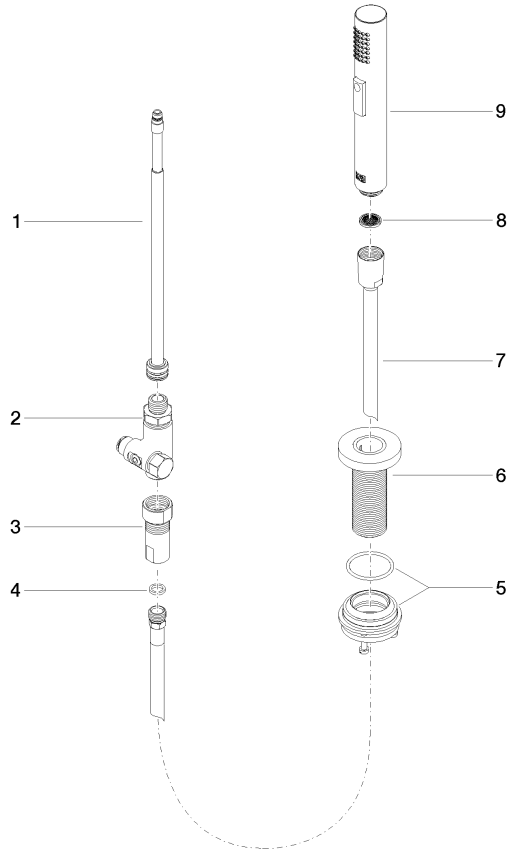

Rinsing spray set - Brushed Champagne (22kt Gold)

27 731 970

Product version from 2/1/2023

Parts for other finishes can be found here: [Chrome](#)