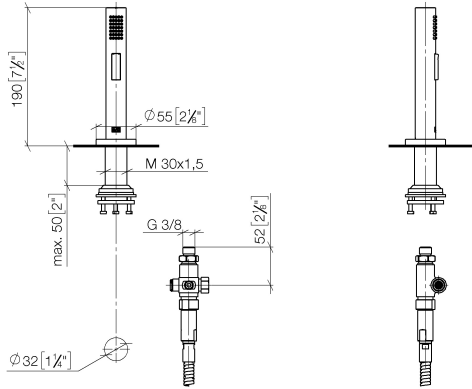

Rinsing spray set - Champagne (22kt Gold)

27 731 970

- with round rosette
- spray flow
- automatic spout/shower diverter
- height of mixer 191 mm
- hole diameter rinsing spray 32mm
- fabric braided hose 1500 mm
- sprayface with anti-scaling system
- lead-free

Can only be combined with 32815682, 33826861, 32815861, 33836888, 32816888, 20816892, 33836875, 32815875.

Intrinsic protection against back flow.

Residual water may emerge from the spray after closing.

Operating unit can be positioned freely.

Rinsing spray set - Champagne (22kt Gold)

27 731 970

mm [inches]

Flow rate chart

Codes & Standards

DIN 4109

EN 1717

ISO 3822