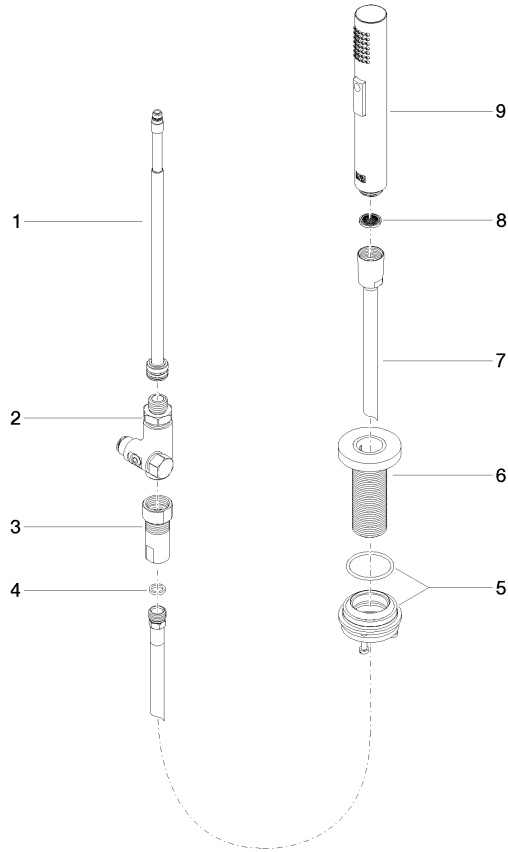

Rinsing spray set - Champagne (22kt Gold)

27 731 970

- with round rosette
- spray flow
- automatic spout/shower diverter
- height of mixer 191 mm
- hole diameter rinsing spray 32mm
- fabric braided hose 1500 mm
- sprayface with anti-scaling system
- lead-free

Rinsing spray set - Champagne (22kt Gold)

27 731 970

mm [inches]

Flow rate chart

Codes & Standards

DIN 4109

EN 1717

ISO 3822

Ü-Zeichen

Rinsing spray set - Champagne (22kt Gold)

27 731 970

Certificates

LGA_29

Belgaqua_24-005-2 LGA_38

Rinsing spray set - Champagne (22kt Gold)

27 731 970

Product version from 2/1/2023

Parts for other
finishes can be found
here: [Chrome](#)

Rinsing spray set - Champagne (22kt Gold)

27 731 970

Spare parts list

Product version from 2/1/2023

No.	Item Number	Name	Quantity used	Delivery time
	90 28 20 068 00 90	connection	9	2