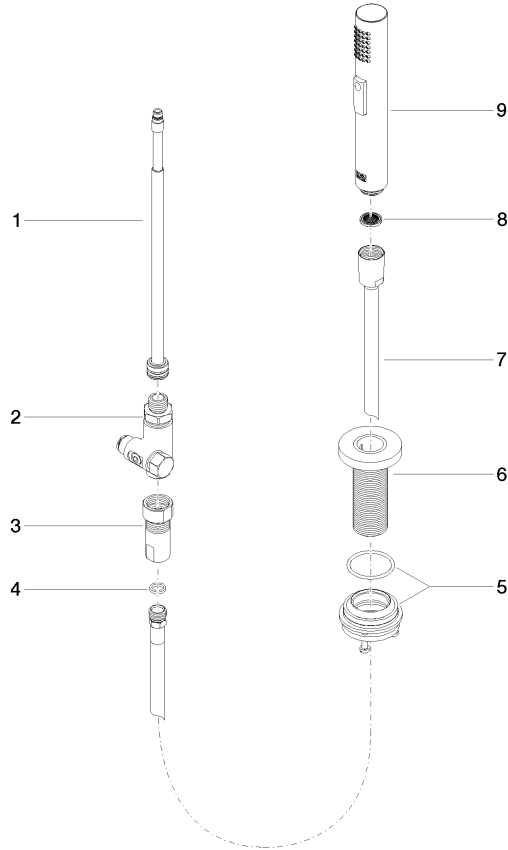

## Rinsing spray set - Brushed Chrome

27 731 970

- with round rosette
- spray flow
- automatic spout/shower diverter
- height of mixer 191 mm
- hole diameter rinsing spray 32mm
- fabric braided hose 1500 mm
- sprayface with anti-scaling system
- lead-free

## Rinsing spray set - Brushed Chrome

27 731 970

mm [inches]

### Flow rate chart

### Spare parts list

No.	Item Number	Name	Quantity used	Delivery time
1	90 28 20 068 00 90	connection	1	2
2	90 17 09 046 12 90	diverter	1	2
3	90 24 03 241 00 90	nipple	1	2
4	90 14 20 019 00 90	seal	1	2
5	04 23 10 047 00 92	fixing set	1	60
6	90 27 86 001 00-93	rosette	1	-
Spare part can no longer be ordered, please order the replacement item				
7	90 30 02 062 00-93	hose	1	20
8	09 23 01 039 90	sieve	1	2
9	04 12 11 158 00-93	shower	1	20