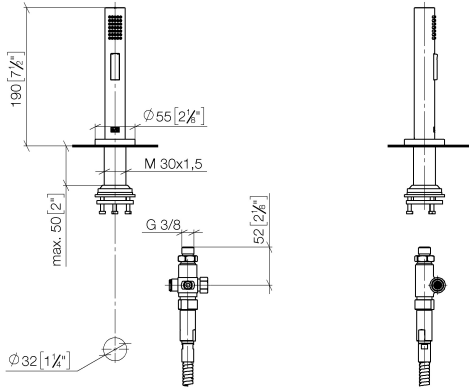

## Rinsing spray set - Brushed Chrome

27 731 970

- with round rosette
- spray flow
- automatic spout/shower diverter
- height of mixer 191 mm
- hole diameter rinsing spray 32mm
- fabric braided hose 1500 mm
- sprayface with anti-scaling system
- lead-free

Can only be combined with 32815682, 33826861, 32815861, 33836888, 32816888, 20816892, 33836875, 32815875.

Intrinsic protection against back flow.

Residual water may emerge from the spray after closing.

Operating unit can be positioned freely.

## Rinsing spray set - Brushed Chrome

27 731 970

mm [inches]

### Spare parts list

No.	Item Number	Name	Quantity used	Delivery time
1	90 28 20 068 00 90	connection	1	2
2	90 17 09 046 12 90	diverter	1	2
3	90 24 03 241 00 90	nipple	1	2
4	90 14 20 019 00 90	seal	1	2
5	04 23 10 047 00 92	fixing set	1	60
6	90 27 86 001 00-93	rosette	1	-
Spare part can no longer be ordered, please order the replacement item				
7	90 30 02 062 00-93	hose	1	20
8	09 23 01 039 90	sieve	1	2
9	04 12 11 158 00-93	shower	1	20